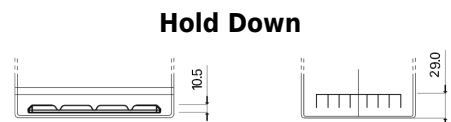

Product overview

Batteries for Cars

Formula Xtreme FA754

Part number	FA754
Technology	Flooded
EAN/GTIN	3661024044165
Voltage	12 V
Capacity	75 Ah
CCA	630 A
Length	270 mm
Width	173 mm
Height	222 mm
Box size	D26
Polarity	ETN 0
Terminal Type	EN taper post
Hold Down	Korean B1+B6
Weights (subject of variation)	17.40 kg