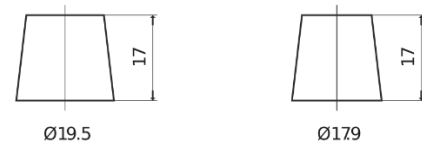

Terminal Type