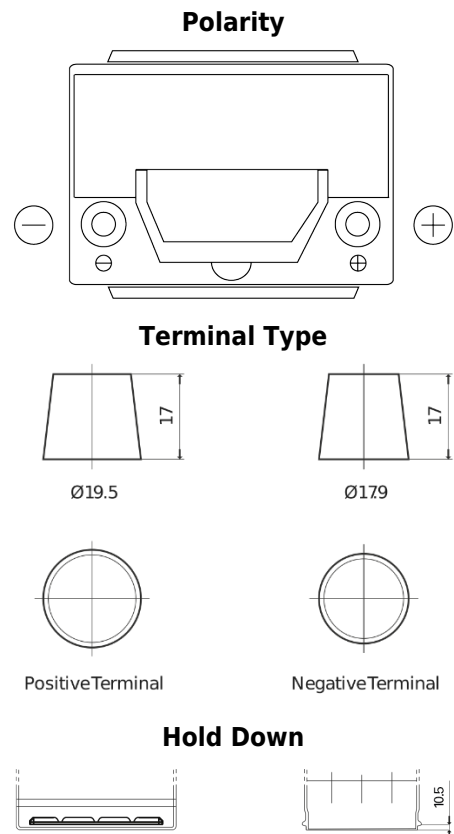

Product overview

Batteries for Cars

Formula Xtreme FA654

Part number	FA654
Technology	Flooded
EAN/GTIN	3661024044141
Voltage	12 V
Capacity	65 Ah
CCA	580 A
Length	230 mm
Width	173 mm
Height	222 mm
Box size	D23
Polarity	ETN 0
Terminal Type	EN taper post
Hold Down	Korean B1
Weights (subject of variation)	16.00 kg