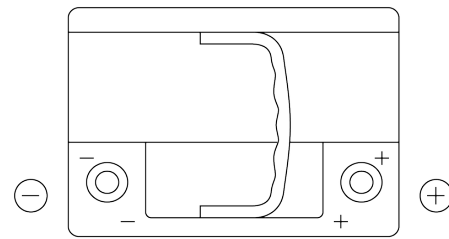

**Product overview**

Batteries for Cars

**Formula Xtreme FA640**

Part number	FA640
Technology	Flooded
EAN/GTIN	3661024044226
Voltage	12 V
Capacity	64 Ah
CCA	640 A
Length	242 mm
Width	175 mm
Height	190 mm
Box size	L02
Polarity	ETN 0
Terminal Type	EN taper post
Hold Down	B13
Weights (subject of variation)	14.90 kg

**Polarity**

**Terminal Type**

**Hold Down**

Design, features and specifications are subject to change without notice. We disclaim any representation or warranty, express or implied, concerning the data or recommendations, and in no event shall be liable for any loss or damage claimed to have arisen as a result. Some products may not be available in your local market.