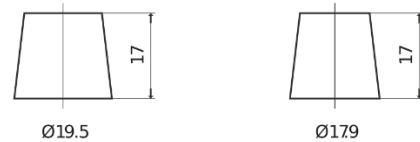

Terminal Type