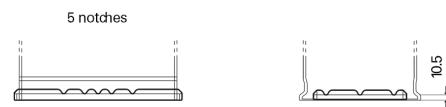

**Product overview**

Batteries for Cars

**Formula Xtreme FA640**

Part number	FA640
Technology	Flooded
EAN/GTIN	3661024044226
Voltage	12 V
Capacity	64 Ah
CCA	640 A
Length	242 mm
Width	175 mm
Height	190 mm
Box size	L02
Polarity	ETN 0
Terminal Type	EN taper post
Hold Down	B13
Weights (subject of variation)	14.90 kg

**Polarity**

**Terminal Type**

**Hold Down**

Design, features and specifications are subject to change without notice. We disclaim any representation or warranty, express or implied, concerning the data or recommendations, and in no event shall be liable for any loss or damage claimed to have arisen as a result. Some products may not be available in your local market.