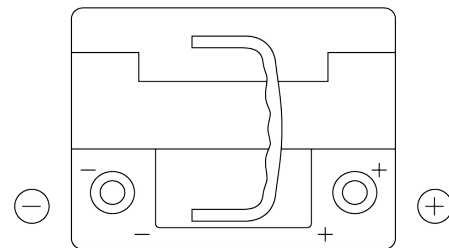

Product overview

Batteries for Cars

Formula Xtreme FA472

Part number	FA472
Technology	Flooded
EAN/GTIN	3661024044264
Voltage	12 V
Capacity	47 Ah
CCA	450 A
Length	207 mm
Width	175 mm
Height	175 mm
Box size	LB1
Polarity	ETN 0
Terminal Type	EN taper post
Hold Down	B13
Weights (subject of variation)	11.40 kg

Polarity

Terminal Type

Positive Terminal

Negative Terminal

Hold Down

Design, features and specifications are subject to change without notice. We disclaim any representation or warranty, express or implied, concerning the data or recommendations, and in no event shall be liable for any loss or damage claimed to have arisen as a result. Some products may not be available in your local market.