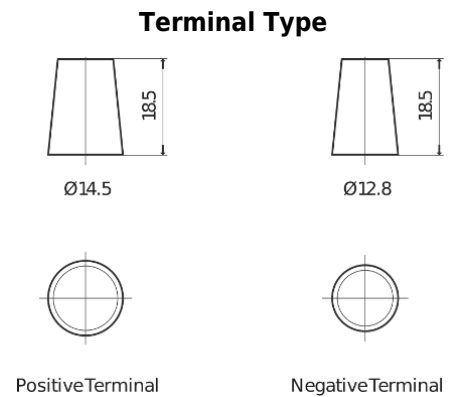

**Product overview**

Batteries for Cars

**Formula Xtreme FA456**

Part number	FA456
Technology	Flooded
EAN/GTIN	3661024044127
Voltage	12 V
Capacity	45 Ah
CCA	390 A
Length	237 mm
Width	127 mm
Height	227 mm
Box size	B24
Polarity	ETN 0
Terminal Type	JIS taper post
Hold Down	B1
Weights (subject of variation)	11.80 kg