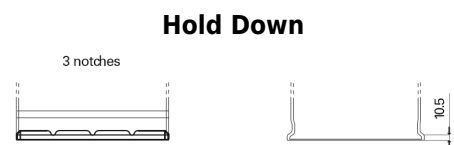

**Product overview**

Batteries for Cars

**Formula Xtreme FA456**

Part number	FA456
Technology	Flooded
EAN/GTIN	3661024044127
Voltage	12 V
Capacity	45 Ah
CCA	390 A
Length	237 mm
Width	127 mm
Height	227 mm
Box size	B24
Polarity	ETN 0
Terminal Type	JIS taper post
Hold Down	B1
Weights (subject of variation)	11.80 kg