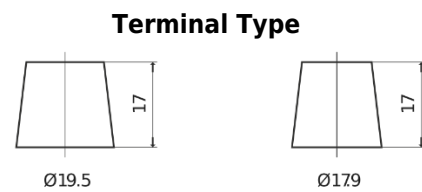

**Product overview**

Batteries for Marine and Leisure

**Equipment GEL ES2400**

Part number	ES2400
Technology	GEL
EAN/GTIN	3661024035750
Voltage	12 V
Capacity	210 Ah
Watt hour	2400 Wh
Length	518 mm
Width	274 mm
Height	240 mm
Box size	D06
Polarity	ETN 3
Terminal Type	EN taper post
Hold Down	B0
Weights (subject of variation)	63.50 kg