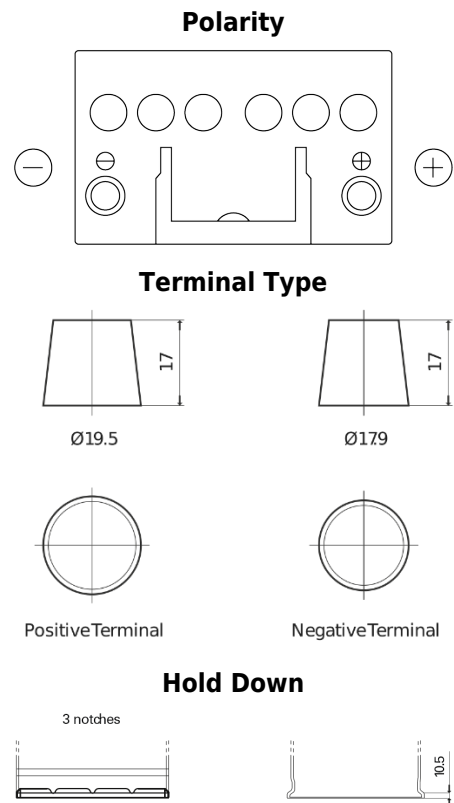

**Product overview**

Batteries for Cars

**Excell EB450**

|                                |               |
|--------------------------------|---------------|
| Part number                    | EB450         |
| Technology                     | Flooded       |
| EAN/GTIN                       | 3661024034494 |
| Voltage                        | 12 V          |
| Capacity                       | 45 Ah         |
| CCA                            | 330 A         |
| Length                         | 220 mm        |
| Width                          | 135 mm        |
| Height                         | 225 mm        |
| Box size                       | E02           |
| Polarity                       | ETN 0         |
| Terminal Type                  | EN taper post |
| Hold Down                      | B1            |
| Weights (subject of variation) | 12.50 kg      |