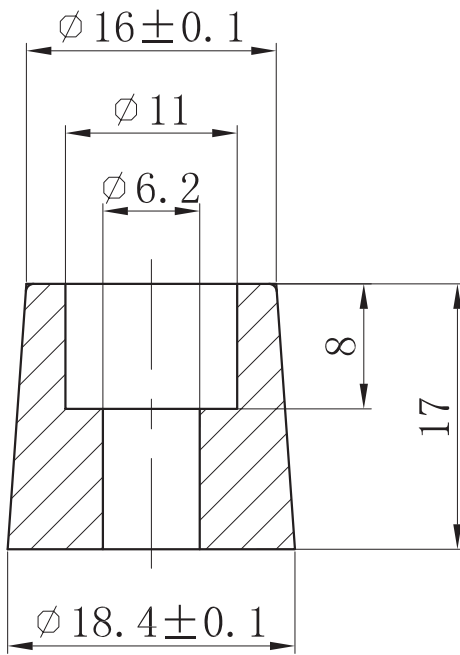

T6 to SAE Adaptor

NEGATIVE TERMINAL (MM)

POSITIVE TERMINAL (MM)