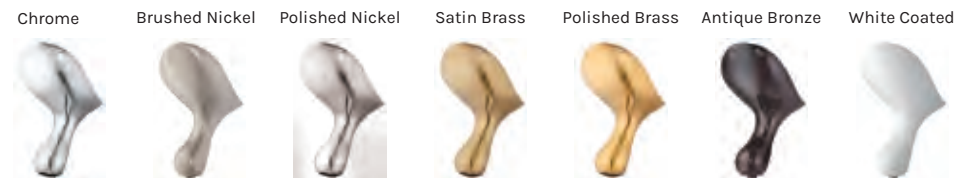

Cast Iron • MADE IN EUROPE • Slip Resistant Bathing Well

Scan or click for more information

REGENCY

Cast Iron Bathtub

Shown #2112-WW-BN

MODEL	MEASUREMENTS	FEET FINISH	INTERIOR FINISH	EXTERIOR FINISH	LIST PRICE
2148-WW	61"L x 30"W x 29"H Flat Rim for Faucet Holes. Specify centre-to-centre dimensions. Maximum 2 holes. 5" to 9"	Chrome Plated Brushed Nickel Polished Nickel Satin Brass	White	White	\$6,220
2148-WC	Maximum 2 holes. 5" to 9"			Custom Colour	\$7,130
2166-WW	68"L x 31"W x 30 1/4"H Flat Rim for Faucet Holes. Specify centre-to-centre dimensions. Maximum 2 holes. 5" to 9"	Polished Brass		White	\$6,570
2166-WC	Maximum 2 holes. 5" to 9"	Polished Brass Antique Bronze		Custom Colour	\$7,490
2112-WW	72"L x 31"W x 30 1/4"H Flat Rim for Faucet Holes. Specify centre-to-centre dimensions. Maximum 2 holes. 5" to 9"	White Coated		White	\$6,730
2112-WC	Maximum 2 holes. 5" to 9"			Custom Colour	\$7,640