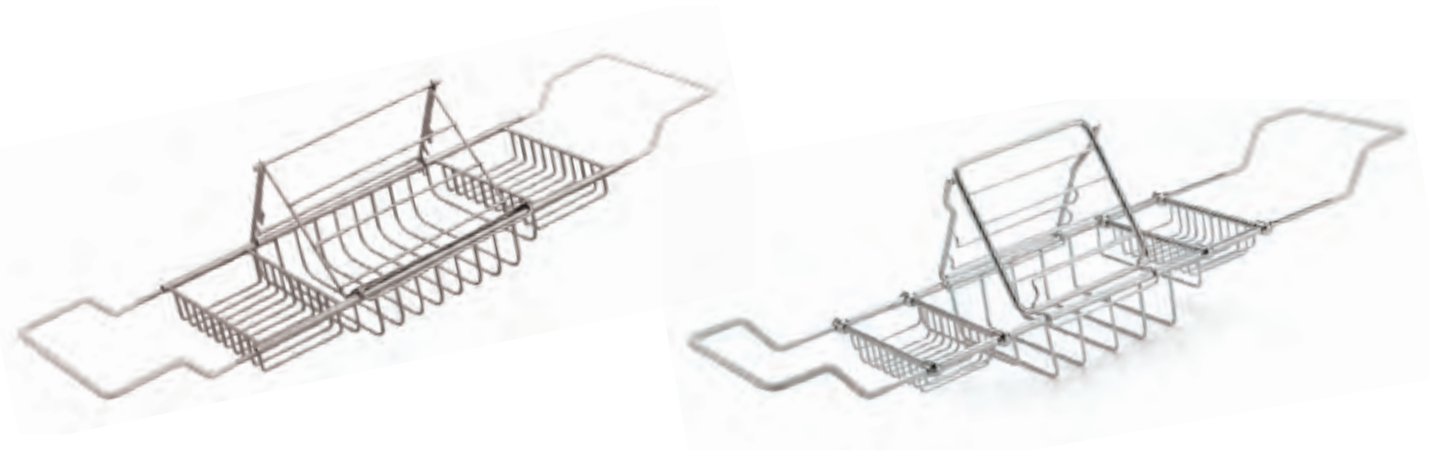

Tub/Sink Accessories

BATHTUB CADDY - READING RACK

27" L x 7 1/2" W

Extends to 37 1/2" long

Removable reading rack

31420-CH	Chrome	$230

Scan or click for more information

DELUXE BATHTUB CADDY

Solid Brass 27" L x 8" W

Extends to 42" long, Solid Brass

Reading rack sold separately

31500-CH	Chrome	$285
31500-BN	Brushed Nickel	$300
31500-AB	Antique Bronze	$285
31650-AB	Reading rack, Solid Brass Antique Bronze	$175

Scan or click for more information

WATER SUPPLY LINE - SUPPORT RODS

Waste and Overflow Mount

1" supply line loop diameter

Compatible with #3965, #3970, and #3970XL Water Supply Lines, and #2220, #2222, #2647 and #2224 Waste and Overflows

Use for additional support for water supply lines

3362-CH	Chrome	$105
3362-AB	Antique Bronze	$165

Scan or click for more information

WALL AND CEILING SUPPORT ROD

For Rectangular Shower Curtain Frame

36" long

Includes eyeloop and flange

For use with 3150 Rectangular Shower Curtain Frame if additional support is desired

3465-CH	Chrome	$150

Scan or click for more information