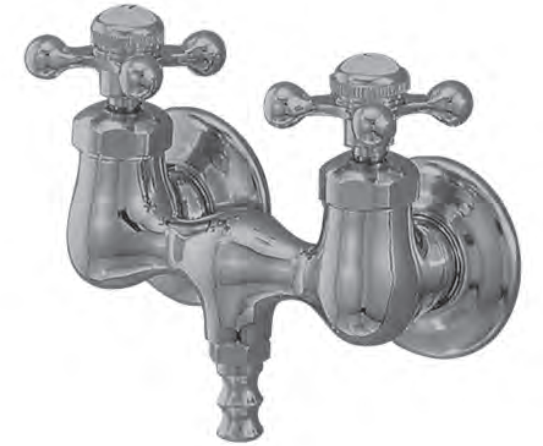

Tub Fillers

RIM MOUNT - EXTRA TALL TUB FILLER

6" Centres

Ceramic 1/4 turn cartridges

Compatible with #3411 Water Supply Lines

Spout is 11/2" above rim of bathtub on tub filler only

5142-CH	Chrome	$805
5142-BN	Brushed Nickel	$1,010

Scan or click for more information

RIM MOUNT - TUB FILLER

With Hand Shower

Adjustable pillars allow 4" to 10" centres

Ceramic 1/4 turn cartridges

Compatible with #3411 Water Supply Lines

Spout is 5 1/2" above rim of bathtub

6012-CH	Chrome	$660
6012-AB	Antique Bronze	$795

Scan or click for more information

WALL MOUNT - TUB FILLER

For Cheviot #2092, #2100, #2102, #2116 and #2176 Bathtubs

3 3/8" Centres

Ceramic 1/4 turn cartridges

Compatible with #35576 Water Supply Lines

3107-CH	Chrome	$655

Scan or click for more information

WALL MOUNT - TUB FILLER

For Cheviot #2092, #2100, #2102, #2116 and #2176 Bathtubs

3 3/8" Centres

Ceramic 1/4 turn cartridges

Compatible with #35576 Water Supply Lines

3100-CH	Chrome	$265

Scan or click for more information