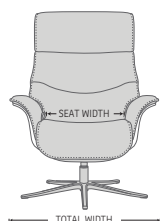

DIMENSIONS

CHAIR SIZE	TOTAL WIDTH	TOTAL DEPTH	TOTAL HEIGHT	SEAT WIDTH	SEAT HEIGHT	SEAT DEPTH
Space 5300	80 cm / 31.4 in	82 - 86 cm / 32.2 - 33.8 in	101 - 115 cm / 39.7 - 45.2 in	50 cm / 19.6 in	45 cm / 17.7 in	51 cm / 20 in
Space 5300 Ottoman	51 cm / 20 in	44 cm / 17.3 in	45 cm / 17.7 in			

* The dimensions are approximate and may vary with +/-2cm