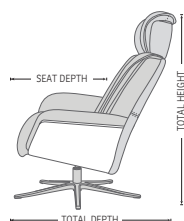

DIMENSIONS

CHAIR SIZE	TOTAL WIDTH	TOTAL DEPTH	TOTAL HEIGHT	SEAT WIDTH	SEAT HEIGHT	SEAT DEPTH
Space 5300	80 cm / 31.4 in	82 - 86 cm / 32.2 - 33.8 in	101 - 115 cm / 39.7 - 45.2 in	50 cm / 19.6 in	45 cm / 17.7 in	51 cm / 20 in
Space 5300 Ottoman	51 cm / 20 in	44 cm / 17.3 in	45 cm / 17.7 in			

* The dimensions are approximate and may vary with +/-2cm