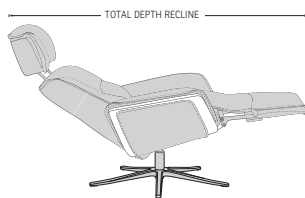

DIMENSIONS

CHAIR SIZE	TOTAL WIDTH	TOTAL DEPTH	TOTAL HEIGHT	SEAT WIDTH	SEAT HEIGHT	SEAT DEPTH	TOTAL DEPTH RECLINE
Space 5300 Power	86 cm / 33.8 in	91-95 cm / 35.8-37.4 in	96-109 cm / 37.7- 42.9 in	52 cm / 20.4 in	48 cm / 18.9 in	48 cm / 18.9 in	158.5-170 cm / 62.4-66.9 in

* The dimensions are approximate and may vary with +/-2cm

imgcomfort.com