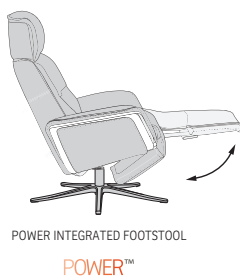

SPACE 5300 POWER

FUNCTIONS

BASE OPTIONS

DIMENSIONS

CHAIR SIZE	TOTAL WIDTH	TOTAL DEPTH	TOTAL HEIGHT	SEAT WIDTH	SEAT HEIGHT	SEAT DEPTH	TOTAL DEPTH RECLINE
Space 5300 Power	86 cm / 33.8 in	91-95 cm / 35.8-37.4 in	96-109 cm / 37.7- 42.9 in	52 cm / 20.4 in	48 cm / 18.9 in	48 cm / 18.9 in	158.5-170 cm / 62.4-66.9 in

* The dimensions are approximate and may vary with +/-2cm

imgcomfort.com