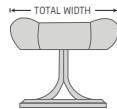

See warranty policy for more details.

Three seat height options (ring base)

Two ottoman height options (ring base)

360° Swivel

Adjustable Headrest

Effortless Reclining

Height Adjustable Headrest System

Freestanding Footstool

## FUNCTIONS

360° SWIVEL

EFFORTLESS RECLINING MECHANISM

ADJUSTABLE HEADREST

HEIGHT ADJUSTABLE HEADREST SYSTEM

ERGONOMICALLY SLOPED OTTOMAN

## BASE OPTIONS

STAR BASE

RING BASE

## DIMENSIONS

CHAIR SIZE	TOTAL WIDTH	TOTAL DEPTH	TOTAL HEIGHT	SEAT WIDTH	SEAT HEIGHT	SEAT DEPTH
Nordic 99 standard size	75 cm / 29.5 in	77 cm / 30.3 in	101 - 112 cm / 39.7 - 44 in	50 cm / 19.6 in	45 cm / 17.7 in	50 cm / 19.6 in
Nordic 99 large size	80 cm / 31.4 in	79 cm / 31.1 in	104 - 116 cm / 40.9 - 45.6 in	55 cm / 21.6 in	45 cm / 17.7 in	50 cm / 19.6 in
Nordic 99 extra large size	85 cm / 33.4 in	82 cm / 32.2 in	109 - 121 cm / 42.9 - 47.6 in	60 cm / 23.6 in	47 cm / 18.5 in	53 cm / 20.9 in
Nordic 99 Ottoman	50 cm / 19.6 in	47 cm / 18.5 in	45 cm / 17.7 in		39 cm / 15.3 in	