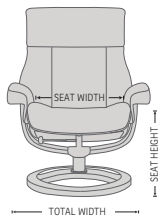

See warranty policy for more details.

Three seat height options (ring base)

Two ottoman height options (ring base)

360° Swivel

Adjustable Headrest

Effortless Reclining

Height Adjustable Headrest System

Freestanding Footstool

## FUNCTIONS

360° SWIVEL

EFFORTLESS RECLINING MECHANISM

ADJUSTABLE HEADREST

HEIGHT ADJUSTABLE HEADREST SYSTEM

ERGONOMICALLY SLOPED OTTOMAN

## BASE OPTIONS

STAR BASE

RING BASE

## DIMENSIONS

CHAIR SIZE	TOTAL WIDTH	TOTAL DEPTH	TOTAL HEIGHT	SEAT WIDTH	SEAT HEIGHT	SEAT DEPTH
Nordic 99 standard size	75 cm / 29.5 in	77 cm / 30.3 in	101 - 112 cm / 39.7 - 44 in	50 cm / 19.6 in	45 cm / 17.7 in	50 cm / 19.6 in
Nordic 99 large size	80 cm / 31.4 in	79 cm / 31.1 in	104 - 116 cm / 40.9 - 45.6 in	55 cm / 21.6 in	45 cm / 17.7 in	50 cm / 19.6 in
Nordic 99 extra large size	85 cm / 33.4 in	82 cm / 32.2 in	109 - 121 cm / 42.9 - 47.6 in	60 cm / 23.6 in	47 cm / 18.5 in	53 cm / 20.9 in
Nordic 99 Ottoman	50 cm / 19.6 in	47 cm / 18.5 in	45 cm / 17.7 in		39 cm / 15.3 in	