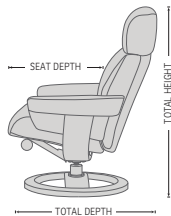

See warranty policy for more details.

Three seat height options (ring base)

Two ottoman height options (ring base)

360° Swivel

Adjustable Headrest

Effortless Reclining

Height Adjustable Headrest System

Freestanding Footstool

## FUNCTIONS

360° SWIVEL

EFFORTLESS RECLINING MECHANISM

ADJUSTABLE HEADREST

HEIGHT ADJUSTABLE HEADREST SYSTEM

ERGONOMICALLY SLOPED OTTOMAN

## BASE OPTIONS

STAR BASE

RING BASE

## DIMENSIONS

CHAIR SIZE	TOTAL WIDTH	TOTAL DEPTH	TOTAL HEIGHT	SEAT WIDTH	SEAT HEIGHT	SEAT DEPTH
Nordic 99 standard size	75 cm / 29.5 in	77 cm / 30.3 in	101 - 112 cm / 39.7 - 44 in	50 cm / 19.6 in	45 cm / 17.7 in	50 cm / 19.6 in
Nordic 99 large size	80 cm / 31.4 in	79 cm / 31.1 in	104 - 116 cm / 40.9 - 45.6 in	55 cm / 21.6 in	45 cm / 17.7 in	50 cm / 19.6 in
Nordic 99 extra large size	85 cm / 33.4 in	82 cm / 32.2 in	109 - 121 cm / 42.9 - 47.6 in	60 cm / 23.6 in	47 cm / 18.5 in	53 cm / 20.9 in
Nordic 99 Ottoman	50 cm / 19.6 in	47 cm / 18.5 in	45 cm / 17.7 in		39 cm / 15.3 in	