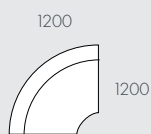

UPHOLSTERY COLOUR

MATERIALS

Dark Grey	84% Polyester, 16% Acrylic
Dark Beige	84% Polyester, 16% Acrylic
Blue	84% Polyester, 16% Acrylic
Old Saddle Leather	100% Leather

DIMENSIONS

WIDTHS	Various
DEPTH	Various
SEAT HEIGHT	430mm

As product specifications sometimes change, please confirm with your GlobeWest salesperson before placing your order.

MAKE
YOUR
HOUSE A
HOME

FURNITURE
GALLERY

Ethnicraft® SLOUCH

COMPONENTS

A - Sofa Chair

B - 2 Seater Sofa

C - 3 Seater Sofa

D - Round Corner Sofa

E - Corner Sofa

F - Ottoman

MODULAR OPTIONS

All dimensions shown are millimetres.

KEY	DESCRIPTION	PRODUCT CODE	WIDTH	DEPTH	HEIGHT
A	Sofa Chair	SOF-ETH-SLCH-1S	800	910	760
B	2 Seater Sofa	SOF-ETH-SLCH-2S	1400	910	760
C	3 Seater Sofa	SOF-ETH-SLCH-3S	2100	910	760
D	Round Corner Sofa	SOF-ETH-SLCH-CNR-RD	1680	910	760
E	Corner Sofa	SOF-ETH-SLCH-CNR	1200	1200	760
F	Ottoman	SOF-ETH-SLCH-OTT	700	700	430