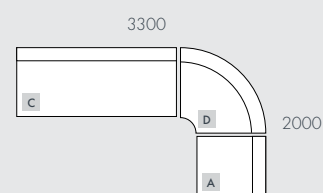

C - 3 Seater Sofa

D - Round Corner Sofa

E - Corner Sofa

F - Ottoman

MODULAR OPTIONS

All dimensions shown are millimetres.

KEY	DESCRIPTION	PRODUCT CODE	WIDTH	DEPTH	HEIGHT
A	Sofa Chair	SOF-ETH-SLCH-1S	800	910	760
B	2 Seater Sofa	SOF-ETH-SLCH-2S	1400	910	760
C	3 Seater Sofa	SOF-ETH-SLCH-3S	2100	910	760
D	Round Corner Sofa	SOF-ETH-SLCH-CNR-RD	1680	910	760
E	Corner Sofa	SOF-ETH-SLCH-CNR	1200	1200	760
F	Ottoman	SOF-ETH-SLCH-OTT	700	700	430