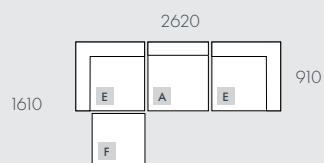

C - 3 Seater Sofa

D - Round Corner Sofa

E - Corner Sofa

F - Ottoman

MODULAR OPTIONS

All dimensions shown are millimetres.

KEY	DESCRIPTION	PRODUCT CODE	WIDTH	DEPTH	HEIGHT
A	Sofa Chair	SOF-ETH-SLCH-1S	800	910	760
B	2 Seater Sofa	SOF-ETH-SLCH-2S	1400	910	760
C	3 Seater Sofa	SOF-ETH-SLCH-3S	2100	910	760
D	Round Corner Sofa	SOF-ETH-SLCH-CNR-RD	1680	910	760
E	Corner Sofa	SOF-ETH-SLCH-CNR	1200	1200	760
F	Ottoman	SOF-ETH-SLCH-OTT	700	700	430