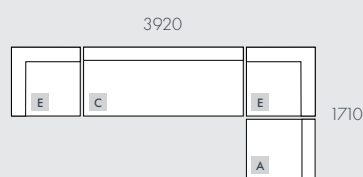

C - 3 Seater Sofa

D - Round Corner Sofa

E - Corner Sofa

F - Ottoman

MODULAR OPTIONS

All dimensions shown are millimetres.

KEY	DESCRIPTION	PRODUCT CODE	WIDTH	DEPTH	HEIGHT
A	Sofa Chair	SOF-ETH-SLCH-1S	800	910	760
B	2 Seater Sofa	SOF-ETH-SLCH-2S	1400	910	760
C	3 Seater Sofa	SOF-ETH-SLCH-3S	2100	910	760
D	Round Corner Sofa	SOF-ETH-SLCH-CNR-RD	1680	910	760
E	Corner Sofa	SOF-ETH-SLCH-CNR	1200	1200	760
F	Ottoman	SOF-ETH-SLCH-OTT	700	700	430