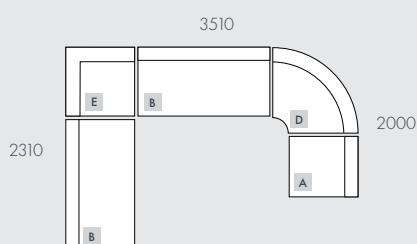

C - 3 Seater Sofa

D - Round Corner Sofa

E - Corner Sofa

F - Ottoman

MODULAR OPTIONS

All dimensions shown are millimetres.

KEY	DESCRIPTION	PRODUCT CODE	WIDTH	DEPTH	HEIGHT
A	Sofa Chair	SOF-ETH-SLCH-1S	800	910	760
B	2 Seater Sofa	SOF-ETH-SLCH-2S	1400	910	760
C	3 Seater Sofa	SOF-ETH-SLCH-3S	2100	910	760
D	Round Corner Sofa	SOF-ETH-SLCH-CNR-RD	1680	910	760
E	Corner Sofa	SOF-ETH-SLCH-CNR	1200	1200	760
F	Ottoman	SOF-ETH-SLCH-OTT	700	700	430