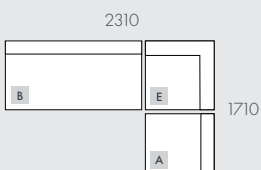

C - 3 Seater Sofa

D - Round Corner Sofa

E - Corner Sofa

F - Ottoman

MODULAR OPTIONS

All dimensions shown are millimetres.

KEY	DESCRIPTION	PRODUCT CODE	WIDTH	DEPTH	HEIGHT
A	Sofa Chair	SOF-ETH-SLCH-1S	800	910	760
B	2 Seater Sofa	SOF-ETH-SLCH-2S	1400	910	760
C	3 Seater Sofa	SOF-ETH-SLCH-3S	2100	910	760
D	Round Corner Sofa	SOF-ETH-SLCH-CNR-RD	1680	910	760
E	Corner Sofa	SOF-ETH-SLCH-CNR	1200	1200	760
F	Ottoman	SOF-ETH-SLCH-OTT	700	700	430