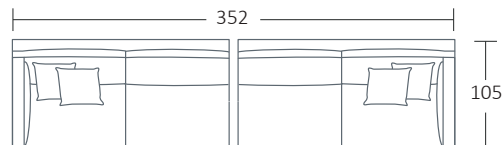

L 254 x D 105 x H 86
4 Seater (2 pieces)

L 234 x D 105 x H 86
3.5 Seater

L 234 x D 105 x H 86
3.5 Seater (2 pieces)

L 214 x D 105 x H 86
3 Seater

L 194 x D 105 x H 86
2.5 Seater

L 174 x D 105 x H 86
2 Seater

L 84 x D 95 x H 82
Chair

DIMENSIONS (CM)

L 236 x D 105 x H 86
4 Seater 1 Arm (L/R)

L 216 x D 105 x H 86
3.5 Seater 1 Arm (L/R)

L 196 x D 105 x H 86
3 Seater 1 Arm (L/R)

L 176 x D 105 x H 86
2.5 Seater 1 Arm (L/R)

L 156 x D 105 x H 86
2 Seater 1 Arm (L/R)

L 105 x D 105 x H 86
Corner

L 107 x D 160 x H 86
Chaise (L/R)

L 99 x D 99 x H 43
Ottoman

L 99 x D 70 x H 43
Rectangle Ottoman

MODULAR EXAMPLES

COMBINATION 1
3.5 Seater 1 Arm (L/F)
Chaise (L/R)

COMBINATION 2
2.5 Seater 1 Arm (L/F)
2.5 Seater 1 Arm (L/R)

COMBINATION 3
3.5 Seater 1 Arm (L/F)
Ottoman
3.3 Seater 1 Arm (L/R)