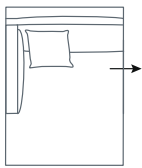

SIDE VIEW (CM)

Seat Height 43	Seat Depth 62	Back Height 73	Arm Height 62	Leg Height 13	Scatter Size 50 x 50 cm
	Chair Depth 57	Chair Height 69	Arm Height 58		

DIMENSIONS (CM)

L 254 x D 105 x H 86
4 Seater

L 254 x D 105 x H 86
4 Seater (2 pieces)

L 234 x D 105 x H 86
3.5 Seater

L 234 x D 105 x H 86
3.5 Seater (2 pieces)

L 214 x D 105 x H 86
3 Seater

L 194 x D 105 x H 86
2.5 Seater

L 174 x D 105 x H 86
2 Seater

L 84 x D 95 x H 82
Chair

DIMENSIONS (CM)

L 236 x D 105 x H 86
4 Seater 1 Arm (L/R)

L 216 x D 105 x H 86
3.5 Seater 1 Arm (L/R)

L 196 x D 105 x H 86
3 Seater 1 Arm (L/R)

L 176 x D 105 x H 86
2.5 Seater 1 Arm (L/R)

L 156 x D 105 x H 86
2 Seater 1 Arm (L/R)

L 105 x D 105 x H 86
Corner

L 107 x D 160 x H 86
Chaise (L/R)

L 99 x D 99 x H 43
Ottoman

L 99 x D 70 x H 43
Rectangle Ottoman

MODULAR EXAMPLES

COMBINATION 1
3.5 Seater 1 Arm (L/F)
Chaise (L/R)