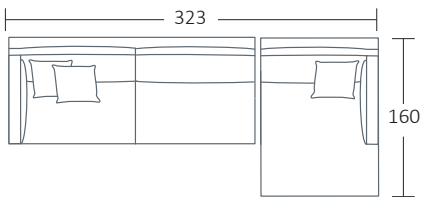

L 254 x D 105 x H 86
4 Seater (2 pieces)

L 234 x D 105 x H 86
3.5 Seater

L 234 x D 105 x H 86
3.5 Seater (2 pieces)

L 214 x D 105 x H 86
3 Seater

L 194 x D 105 x H 86
2.5 Seater

L 174 x D 105 x H 86
2 Seater

L 84 x D 95 x H 82
Chair

DIMENSIONS (CM)

L 236 x D 105 x H 86
4 Seater 1 Arm (L/R)

L 216 x D 105 x H 86
3.5 Seater 1 Arm (L/R)

L 196 x D 105 x H 86
3 Seater 1 Arm (L/R)

L 176 x D 105 x H 86
2.5 Seater 1 Arm (L/R)

L 156 x D 105 x H 86
2 Seater 1 Arm (L/R)

L 105 x D 105 x H 86
Corner

L 107 x D 160 x H 86
Chaise (L/R)

L 99 x D 99 x H 43
Ottoman

L 99 x D 70 x H 43
Rectangle Ottoman

MODULAR EXAMPLES

COMBINATION 1
3.5 Seater 1 Arm (L/F)
Chaise (L/R)

COMBINATION 2
2.5 Seater 1 Arm (L/F)
2.5 Seater 1 Arm (L/R)

COMBINATION 3
3.5 Seater 1 Arm (L/F)
Ottoman
3.3 Seater 1 Arm (L/R)