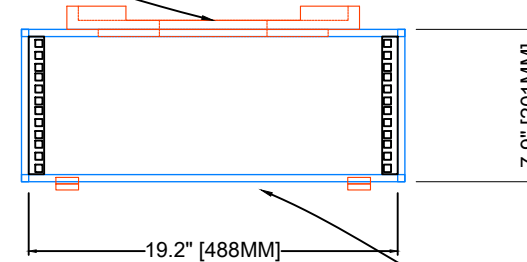

THIS INSERT IS COMPATIBLE IN FOOTPRINTS:
POLYPROOF 54L

STRONG AND LIGHT
RESIN IMPREGNATED
9MM BIRCH PLY

RECESSED BADGE
FOR SNAG FREE USE

EVA FOAM LAPTOP
CRADLE FITTED TO
TOP OF RACK ALLOWS
LAPTOP TO BE SET UP
READY TO GO.

EVA FOAM LAPTOP
CRADLE DESIGNED
FOR 16" MACBOOK
PRO. (255 X 357MM)

EVA FOAM SOFT
FEET TO GRIP
AND ISOLATE
VIBRATIONS

RACK EARS ADJUSTABLE BY 62MM(302MM -
240MM). MAX INSERTION DEPTH FOR
RACKS OR ADJUST TO YOUR PREFERENCE

EVA FOAM BASE
TO HOLD RACK IN
PLACE

EVA FOAM FEED DESIGNED TO
PROVIDE CUSHIONING, TO LOCK
ON-TOP OF POLY CASE RIDGES AND
TO STACK ONE FLYRACK ON
ANOTHER COVERING ALL USE TYPES.

CUSTOM MACHINED
HOLD DOWN FOAM
PINS RACK AND
LAPTOP INTO INSERT,
SAFELY TRAVEL
YOUR LAPTOP
HOOKED UP AND
READY TO GO.

WEIGHT EMPTY: 11.6 KG

LARGE VENTS
ALLOW AIR FLOW TO
KEEP COMPONENTS
COOL AND ALSO
PROVIDE MANY
ATTACHMENT
OPTIONS FOR
PERFECT CABLE
ROUTING.

WHEN STACKED
CABLES WILL PASS
UP AND DOWN
WITHIN THE RACK TO
KEEP CABLES
INTERNAL TO THE
STACK.

VERSION HISTORY	NOTES
#	NOTES: DESIGNED AND VALIDATED IN NZ.
DATE	
5.04	03-11-23

TITLE
FLYRACK 4U

SHEET
PRODUCT SPEC SHEET

DATE
3-NOV-23

DESIGNED
DANIEL JOBLIN

CUSTOMER PROJECT MANAGER
NICK REEVES

SCALE | 1:10
PAPER | A4
FILE | POLYPROOF 54L INSERT FLYRACK
PLOT | 07/03/2024 02:40 PM
SHEET | 1 OF 1

VERSION

PHONE: 021 2400 880
EMAIL: SALES@FIASCO.CO.NZ