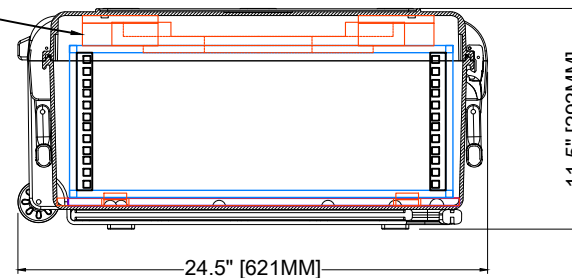

EVA FOAM LAPTOP  
CRADLE DESIGNED  
FOR 16" MACBOOK  
PRO. (255 X 357MM)

EVA FOAM SOFT  
FEET TO GRIP  
AND ISOLATE  
VIBRATIONS

RACK EARS ADJUSTABLE BY 62MM(302MM -  
240MM). MAX INSERTION DEPTH FOR  
RACKS OR ADJUST TO YOUR PREFERENCE

WEIGHT EMPTY: 11.6 KG

LARGE VENTS  
ALLOW AIR FLOW TO  
KEEP COMPONENTS  
COOL AND ALSO  
PROVIDE MANY  
ATTACHMENT  
OPTIONS FOR  
PERFECT CABLE  
ROUTING.

WHEN STACKED  
CABLES WILL PASS  
UP AND DOWN  
WITHIN THE RACK TO  
KEEP CABLES  
INTERNAL TO THE  
STACK.