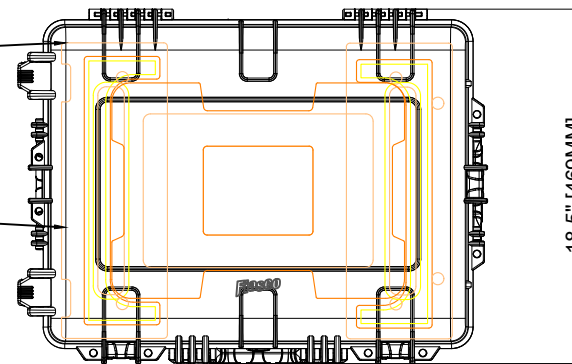

THIS INSERT IS COMPATIBLE IN FOOTPRINTS:  
POLYPROOF 54L

STRONG AND LIGHT  
RESIN IMPREGNATED  
9MM BIRCH PLY

RECESSED BADGE  
FOR SNAG FREE USE

EVA FOAM LAPTOP  
CRADLE FITTED TO  
TOP OF RACK ALLOWS  
LAPTOP TO BE SET UP  
READY TO GO.

EVA FOAM LAPTOP  
CRADLE DESIGNED  
FOR 16" MACBOOK  
PRO. (255 X 357MM)

EVA FOAM SOFT  
FEET TO GRIP  
AND ISOLATE  
VIBRATIONS

RACK EARS ADJUSTABLE BY 62MM(302MM -  
240MM). MAX INSERTION DEPTH FOR  
RACKS OR ADJUST TO YOUR PREFERENCE

EVA FOAM BASE  
TO HOLD RACK IN  
PLACE

EVA FOAM FEED DESIGNED TO  
PROVIDE CUSHIONING, TO LOCK  
ON-TOP OF POLY CASE RIDGES AND  
TO STACK ONE FLYRACK ON  
ANOTHER COVERING ALL USE TYPES.

CUSTOM MACHINED  
HOLD DOWN FOAM  
PINS RACK AND  
LAPTOP INTO INSERT,  
SAFELY TRAVEL  
YOUR LAPTOP  
HOOKED UP AND  
READY TO GO.

WEIGHT EMPTY: 11.6 KG

LARGE VENTS  
ALLOW AIR FLOW TO  
KEEP COMPONENTS  
COOL AND ALSO  
PROVIDE MANY  
ATTACHMENT  
OPTIONS FOR  
PERFECT CABLE  
ROUTING.

WHEN STACKED  
CABLES WILL PASS  
UP AND DOWN  
WITHIN THE RACK TO  
KEEP CABLES  
INTERNAL TO THE  
STACK.