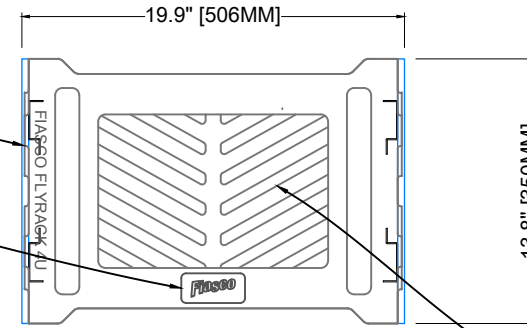

THIS INSERT IS COMPATIBLE IN FOOTPRINTS:  
POLYPROOF 54L

STRONG AND LIGHT  
RESIN IMPREGNATED  
9MM BIRCH PLY

RECESSED BADGE  
FOR SNAG FREE USE

EVA FOAM LAPTOP  
CRADLE FITTED TO  
TOP OF RACK ALLOWS  
LAPTOP TO BE SET UP  
READY TO GO.

EVA FOAM LAPTOP  
CRADLE DESIGNED  
FOR 16" MACBOOK  
PRO. (255 X 357MM)

EVA FOAM SOFT  
FEET TO GRIP  
AND ISOLATE  
VIBRATIONS

RACK EARS ADJUSTABLE BY 62MM(302MM -  
240MM). MAX INSERTION DEPTH FOR  
RACKS OR ADJUST TO YOUR PREFERENCE

EVA FOAM BASE  
TO HOLD RACK IN  
PLACE

EVA FOAM FEED DESIGNED TO  
PROVIDE CUSHIONING, TO LOCK  
ON-TOP OF POLY CASE RIDGES AND  
TO STACK ONE FLYRACK ON  
ANOTHER COVERING ALL USE TYPES.

CUSTOM MACHINED  
HOLD DOWN FOAM  
PINS RACK AND  
LAPTOP INTO INSERT,  
SAFELY TRAVEL  
YOUR LAPTOP  
HOOKED UP AND  
READY TO GO.

WEIGHT EMPTY: 11.6 KG

LARGE VENTS  
ALLOW AIR FLOW TO  
KEEP COMPONENTS  
COOL AND ALSO  
PROVIDE MANY  
ATTACHMENT  
OPTIONS FOR  
PERFECT CABLE  
ROUTING.

WHEN STACKED  
CABLES WILL PASS  
UP AND DOWN  
WITHIN THE RACK TO  
KEEP CABLES  
INTERNAL TO THE  
STACK.