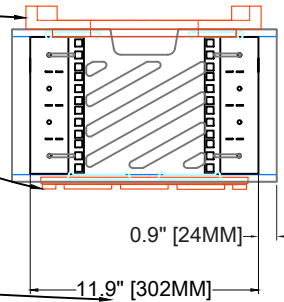

EVA FOAM LAPTOP  
CRADLE DESIGNED  
FOR 16" MACBOOK  
PRO. (255 X 357MM)

EVA FOAM SOFT  
FEET TO GRIP  
AND ISOLATE  
VIBRATIONS

RACK EARS ADJUSTABLE BY 62MM(302MM -  
240MM). MAX INSERTION DEPTH FOR  
RACKS OR ADJUST TO YOUR PREFERENCE

WEIGHT EMPTY: 11.6 KG

LARGE VENTS  
ALLOW AIR FLOW TO  
KEEP COMPONENTS  
COOL AND ALSO  
PROVIDE MANY  
ATTACHMENT  
OPTIONS FOR  
PERFECT CABLE  
ROUTING.

WHEN STACKED  
CABLES WILL PASS  
UP AND DOWN  
WITHIN THE RACK TO  
KEEP CABLES  
INTERNAL TO THE  
STACK.