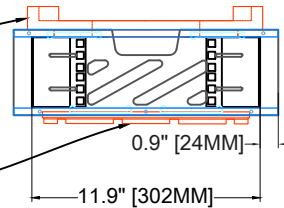

EVA FOAM LAPTOP  
CRADLE DESIGNED  
FOR 16" MACBOOK  
PRO. (255 X 357MM)

EVA FOAM SOFT  
FEET TO GRIP  
AND ISOLATE  
VIBRATIONS

RACK EARS ADJUSTABLE BY 62MM(302MM -  
240MM). MAX INSERTION DEPTH FOR  
RACKS OR ADJUST TO YOUR PREFERENCE

ACCESORIES CAVITY  
351MM L  
321MM W  
78MM H

WEIGHT EMPTY: 11.9 KG

LARGE VENTS  
ALLOW AIR FLOW TO  
KEEP COMPONENTS  
COOL AND ALSO  
PROVIDE MANY  
ATTACHMENT  
OPTIONS FOR  
PERFECT CABLE  
ROUTING.