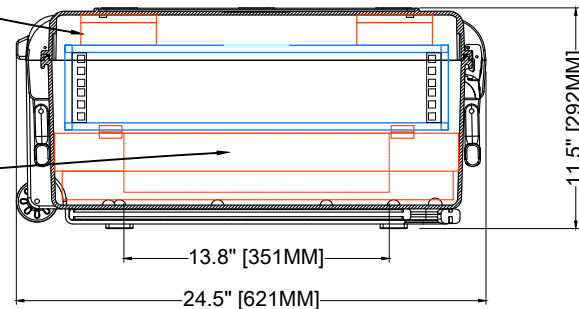

EVA FOAM LAPTOP  
CRADLE DESIGNED  
FOR 16" MACBOOK  
PRO. (255 X 357MM)

EVA FOAM SOFT  
FEET TO GRIP  
AND ISOLATE  
VIBRATIONS

RACK EARS ADJUSTABLE BY 62MM(302MM -  
240MM). MAX INSERTION DEPTH FOR  
RACKS OR ADJUST TO YOUR PREFERENCE

ACCESORIES CAVITY  
351MM L  
321MM W  
78MM H

WEIGHT EMPTY: 11.9 KG

LARGE VENTS  
ALLOW AIR FLOW TO  
KEEP COMPONENTS  
COOL AND ALSO  
PROVIDE MANY  
ATTACHMENT  
OPTIONS FOR  
PERFECT CABLE  
ROUTING.