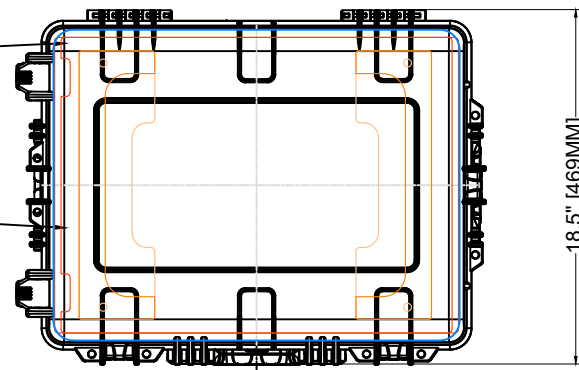

EVA FOAM LAPTOP  
CRADLE DESIGNED  
FOR 16" MACBOOK  
PRO. (255 X 357MM)

EVA FOAM SOFT  
FEET TO GRIP  
AND ISOLATE  
VIBRATIONS

RACK EARS ADJUSTABLE BY 62MM(302MM -  
240MM). MAX INSERTION DEPTH FOR  
RACKS OR ADJUST TO YOUR PREFERENCE

ACCESORIES CAVITY  
351MM L  
321MM W  
78MM H

WEIGHT EMPTY: 11.9 KG

LARGE VENTS  
ALLOW AIR FLOW TO  
KEEP COMPONENTS  
COOL AND ALSO  
PROVIDE MANY  
ATTACHMENT  
OPTIONS FOR  
PERFECT CABLE  
ROUTING.