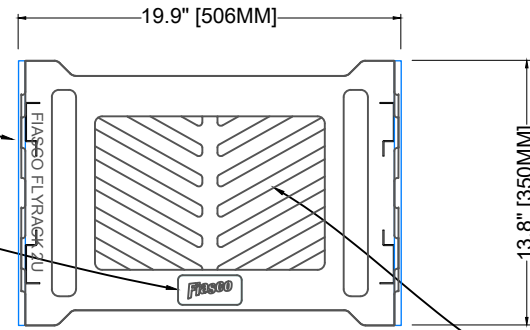

THIS INSERT IS COMPATIBLE IN FOOTPRINTS:  
POLYPROOF 54L

STRONG AND LIGHT  
RESIN IMPREGNATED  
9MM BIRCH PLY

RECESSED BADGE  
FOR SNAG FREE USE

EVA FOAM LAPTOP  
CRADLE FITTED TO  
TOP OF RACK ALLOWS  
LAPTOP TO BE SET UP  
READY TO GO.

EVA FOAM LAPTOP  
CRADLE DESIGNED  
FOR 16" MACBOOK  
PRO. (255 X 357MM)

EVA FOAM SOFT  
FEET TO GRIP  
AND ISOLATE  
VIBRATIONS

RACK EARS ADJUSTABLE BY 62MM(302MM -  
240MM). MAX INSERTION DEPTH FOR  
RACKS OR ADJUST TO YOUR PREFERENCE

ACCESORIES CAVITY  
351MM L  
321MM W  
78MM H

WEIGHT EMPTY: 11.9 KG

LARGE VENTS  
ALLOW AIR FLOW TO  
KEEP COMPONENTS  
COOL AND ALSO  
PROVIDE MANY  
ATTACHMENT  
OPTIONS FOR  
PERFECT CABLE  
ROUTING.