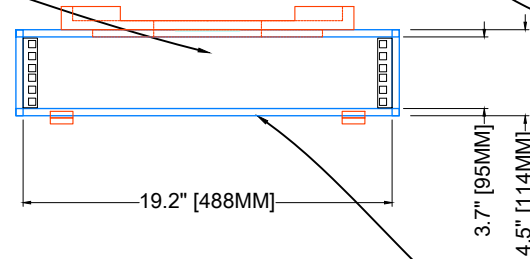

EVA FOAM LAPTOP  
CRADLE DESIGNED  
FOR 16" MACBOOK  
PRO. (255 X 357MM)

EVA FOAM SOFT  
FEET TO GRIP  
AND ISOLATE  
VIBRATIONS

RACK EARS ADJUSTABLE BY 62MM(302MM -  
240MM). MAX INSERTION DEPTH FOR  
RACKS OR ADJUST TO YOUR PREFERENCE

ACCESORIES CAVITY  
351MM L  
321MM W  
78MM H

WEIGHT EMPTY: 11.9 KG

LARGE VENTS  
ALLOW AIR FLOW TO  
KEEP COMPONENTS  
COOL AND ALSO  
PROVIDE MANY  
ATTACHMENT  
OPTIONS FOR  
PERFECT CABLE  
ROUTING.