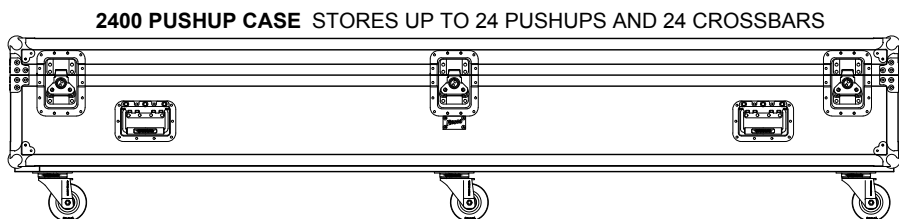

CROSSBAR LENGTH = 2200 - 3700

3860 DRAPE
3860 WIDE X 4000 HIGH

FIASCO 85M DRAPE KIT INCLUDES:

- 23 X 3860 DRAPE
- 23 X 3700 CROSSBAR
- 24 X 4500 PUSHUP
- 24 X SPIGOT
- 24 X DRAPE BASE
- 3 X 600 DRAPE BASE INSERT
- 3 X 600 CASE
- 5 X 1200 CASE
- 1 X 2400 PUSHUP CASE

PUSHUP
HEIGHT = 1950 - 4500

SPIGOT

DRAPE BASE

VERSION HISTORY	NOTES
#	DATE
4.50	03-JUN-15
	ORIGINAL DRAWING

TITLE
85M DRAPE KIT

SHEET
OVERVIEW

FIASCO.CO.NZ

DATE
03-JUN-15

DESIGNED
MATT WATERHOUSE

PROJECT MANAGER
JOE BRADFORD

SCALE | 1:20
PAPER | A4
FILE | DRAPE KITS AND MARKETING DF
PLOT | 03/11/2020 12:08 PM
SHEET | 1 OF 1

VERSION

4.50