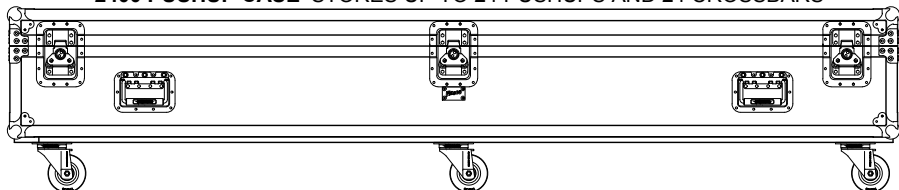

CROSSBAR LENGTH = 2200 - 3700

3860 DRAPE
3860 WIDE X 4000 HIGH

FIASCO 55M DRAPE KIT INCLUDES:

- 15 X 3860 DRAPE
- 15 X 3700 CROSSBAR
- 16 X 4500 PUSHUP
- 16 X SPIGOT
- 16 X DRAPE BASE
- 2 X 600 DRAPE BASE INSERT
- 2 X 600 CASE
- 3 X 1200 CASE
- 1 X 2400 PUSHUP CASE

PUSHUP
HEIGHT = 1950 - 4500

SPIGOT

DRAPE BASE

2400 PUSHUP CASE STORES UP TO 24 PUSHUPS AND 24 CROSSBARS

600 CASE

STORES BASES & SPIGOTS

1200 CASE

STORES BASES & DRAPES