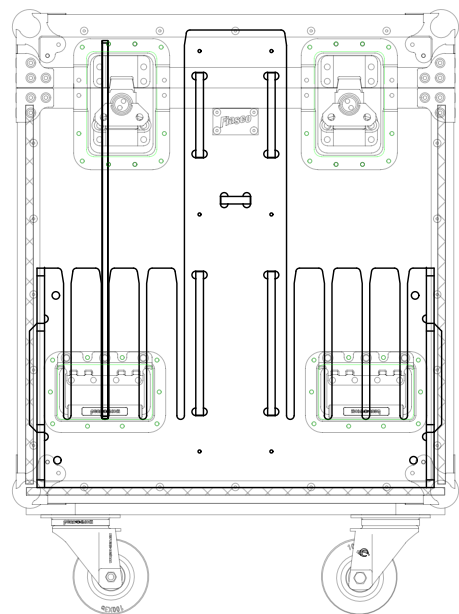

VERSION HISTORY	NOTES
#	DATE
5.01	20-MAY-16
5.02	16-SEP-16

ORIGINAL  
UPDATED TO JIGSAW 2.0

THIRD ANGLE PROJECTION

INSTALLED IN 600 CASE

TRAY FOR SPIGOTS AND PARTS

TAKES 8 DRAPE BASE PLATES

INSTALLED IN 1200 CASE

TITLE  
**600 INSERT DRAPE BASE**

SHEET  
**OVERVIEW**

FIASCOCASES.COM

DATE  
**16-SEP-16**

DESIGNED  
**MARTIN KAUBITZSCH**

PROJECT MANAGER  
**JOE BRADFORD**

SCALE | 1:10  
PAPER | A4  
FILE | BASE PLATE INSERTS A4.dwg  
PLOT | 03/11/2020 12:12 PM  
SHEET | 1 OF 1