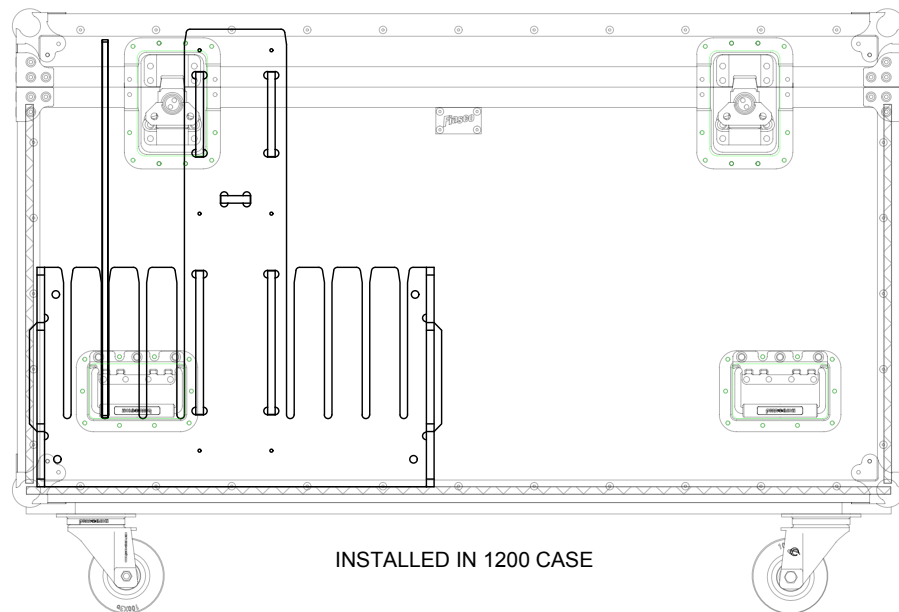

VERSION HISTORY	NOTES
#	DATE
5.01	20-MAY-16
5.02	16-SEP-16

ORIGINAL  
UPDATED TO JIGSAW 2.0

THIRD ANGLE PROJECTION

INSTALLED IN 600 CASE

TRAY FOR SPIGOTS AND PARTS

TAKES 8 DRAPE BASE PLATES

INSTALLED IN 1200 CASE

TITLE  
**600 INSERT DRAPE BASE**

SHEET  
**OVERVIEW**

FIASCOCASES.COM

DATE  
**16-SEP-16**

DESIGNED  
**MARTIN KAUBITZSCH**

PROJECT MANAGER  
**JOE BRADFORD**

SCALE | 1:10  
PAPER | A4  
FILE | BASE PLATE INSERTS A4.dwg  
PLOT | 03/11/2020 12:12 PM  
SHEET | 1 OF 1