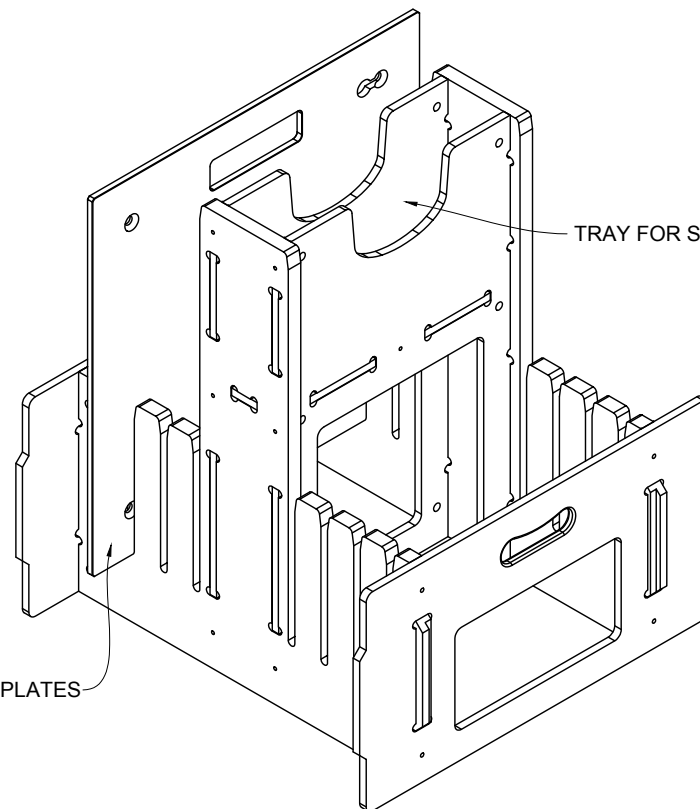

VERSION HISTORY	NOTES
#	DATE
5.01	20-MAY-16
5.02	16-SEP-16

ORIGINAL  
UPDATED TO JIGSAW 2.0

THIRD ANGLE PROJECTION

INSTALLED IN 600 CASE

TRAY FOR SPIGOTS AND PARTS

TAKES 8 DRAPE BASE PLATES

INSTALLED IN 1200 CASE

TITLE  
**600 INSERT DRAPE BASE**

SHEET  
**OVERVIEW**

FIASCOCASES.COM

DATE  
**16-SEP-16**

DESIGNED  
**MARTIN KAUBITZSCH**

PROJECT MANAGER  
**JOE BRADFORD**

SCALE | 1:10  
PAPER | A4  
FILE | BASE PLATE INSERTS A4.dwg  
PLOT | 03/11/2020 12:12 PM  
SHEET | 1 OF 1