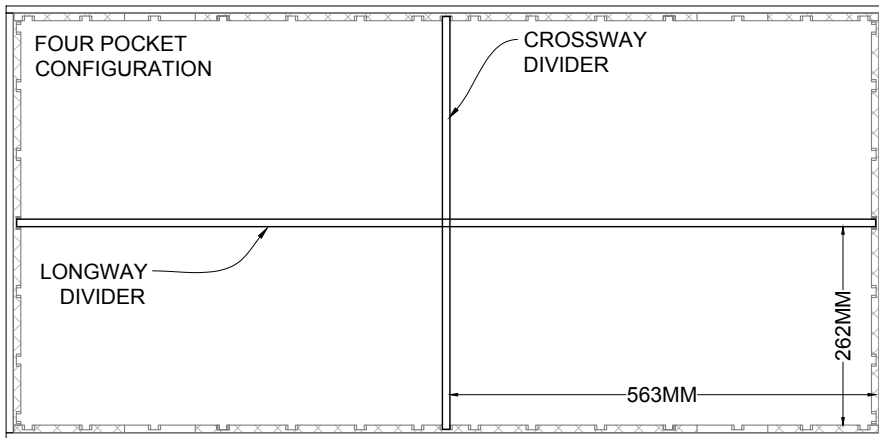

INTERNAL CAPACITY: 360L
SHIPPING VOLUME: 0.56M³
EMPTY WEIGHT: 59KG

VERSION HISTORY	NOTES
#	DATE
5.00	31-MAR-16
5.01	17-MAY-16

ORIGINAL CHANGED FOAM SLOTS TO FIT 600 SCHEME

TITLE
1200 CASE

SHEET
PAGE 1 OVERVIEW

TRAY CAN BE INSTALLED IN ANY CASE WITH 2+ DIVIDERS.

VERSION HISTORY	NOTES
#	DATE
5.00	31-MAR-16
5.01	17-MAY-16

ORIGINAL
 CHANGED FOAM SLOTS TO FIT 600 SCHEME

THIRD ANGLE PROJECTION

TITLE
1200 CASE

SHEET
PAGE 2 DIVIDER & INSERT SYSTEM