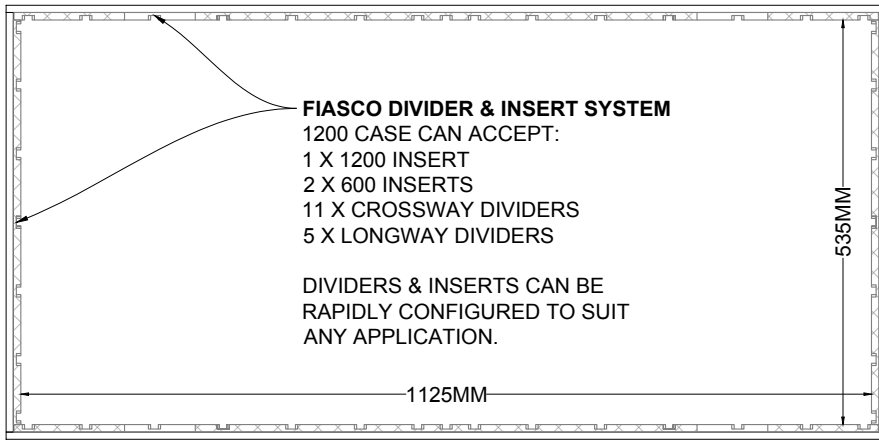

1200 INSERT FOR 6 MOVING LIGHTS