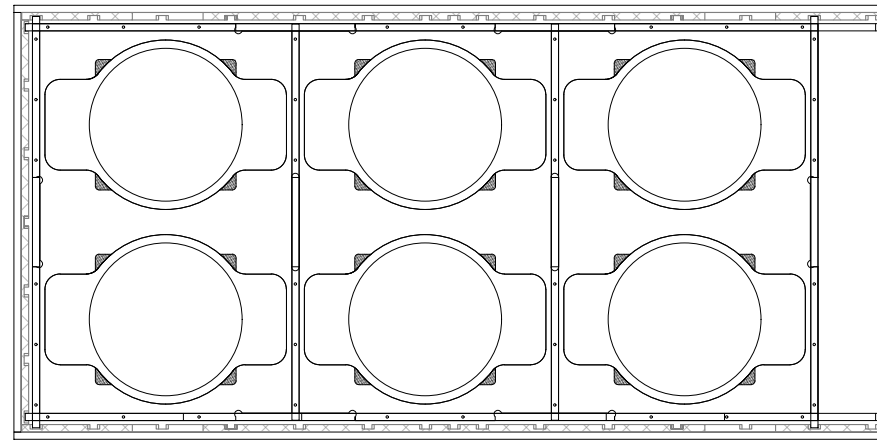

INTERNAL CAPACITY: 360L
SHIPPING VOLUME: 0.56M³
EMPTY WEIGHT: 59KG

VERSION HISTORY	NOTES
#	DATE
5.00	31-MAR-16
5.01	17-MAY-16

ORIGINAL CHANGED FOAM SLOTS TO FIT 600 SCHEME

TITLE
1200 CASE

SHEET
PAGE 1 OVERVIEW

FIASCOCASES.COM

DATE
17-MAY-16

DESIGNED
MARTIN KAUBITZSCH

PROJECT MANAGER
JOE BRADFORD

SCALE	1:10
PAPER	A4
FILE	1200 CASE V5.01.dwg
PLOT	03/11/2020 01:19 PM
SHEET	1 OF 2

VERSION

1200 INSERT FOR 6 MOVING LIGHTS

TRAY CAN BE INSTALLED IN ANY CASE WITH 2+ DIVIDERS.

VERSION HISTORY	NOTES
#	DATE
5.00	31-MAR-16
5.01	17-MAY-16

ORIGINAL
 CHANGED FOAM SLOTS TO FIT 600 SCHEME

THIRD ANGLE PROJECTION

TITLE
1200 CASE

SHEET
PAGE 2 DIVIDER & INSERT SYSTEM