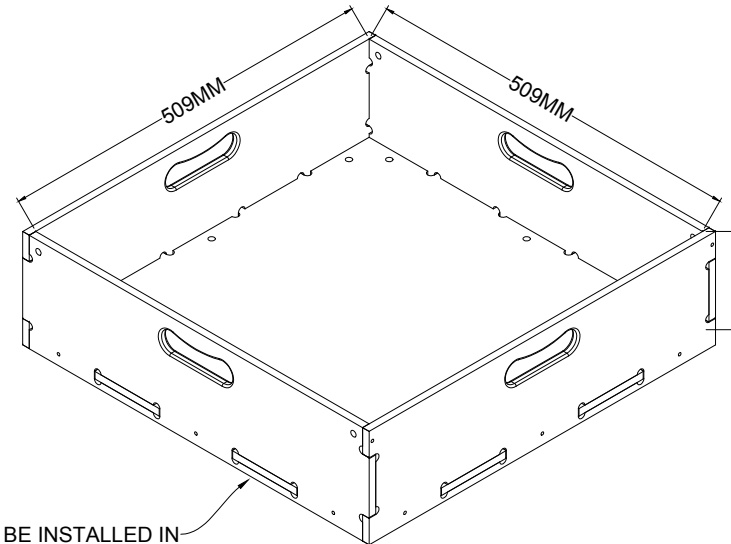

INTERNAL CAPACITY: 360L
SHIPPING VOLUME: 0.56M³
EMPTY WEIGHT: 59KG

VERSION HISTORY	NOTES
#	DATE
5.00	31-MAR-16
5.01	17-MAY-16

ORIGINAL CHANGED FOAM SLOTS TO FIT 600 SCHEME

TITLE
1200 CASE

SHEET
PAGE 1 OVERVIEW

FIASCOCASES.COM

DATE
17-MAY-16

DESIGNED
MARTIN KAUBITZSCH

PROJECT MANAGER
JOE BRADFORD

SCALE	1:10
PAPER	A4
FILE	1200 CASE V5.01.dwg
PLOT	03/11/2020 01:19 PM
SHEET	1 OF 2

VERSION

1200 INSERT FOR 6 MOVING LIGHTS

TRAY CAN BE INSTALLED IN ANY CASE WITH 2+ DIVIDERS.

VERSION HISTORY	NOTES
#	DATE
5.00	31-MAR-16
5.01	17-MAY-16

ORIGINAL
 CHANGED FOAM SLOTS TO FIT 600 SCHEME

THIRD ANGLE PROJECTION

TITLE
1200 CASE

SHEET
PAGE 2 DIVIDER & INSERT SYSTEM