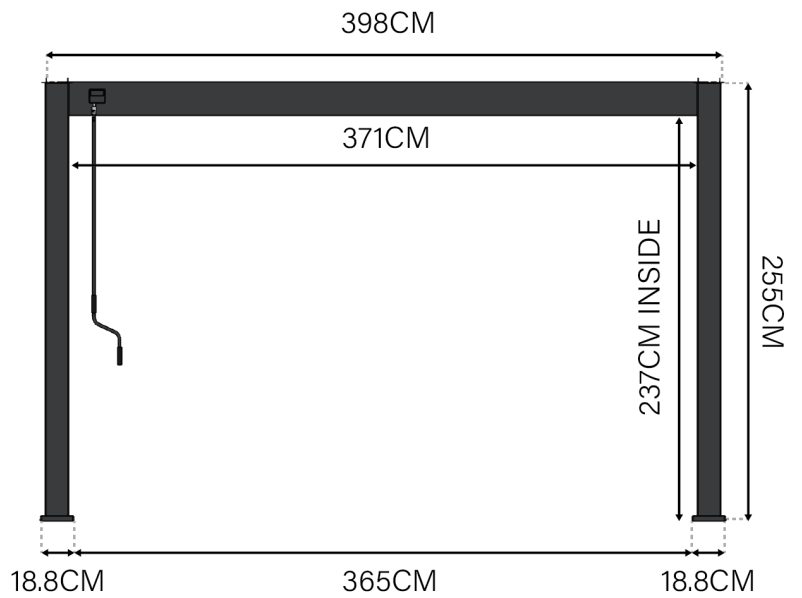

OUTER DIMENSION

INNER DIMENSION

MEASURE DIMENSIONS SHOWN AS THE DIAGRAM BELOW

Please make sure your pergola comply with dimensions below, and check all accessories before installation.

POST PLATE DIMENSION

OTHER COMPONENTS DIMENSION

POST:

LOUVER:

BEAM: