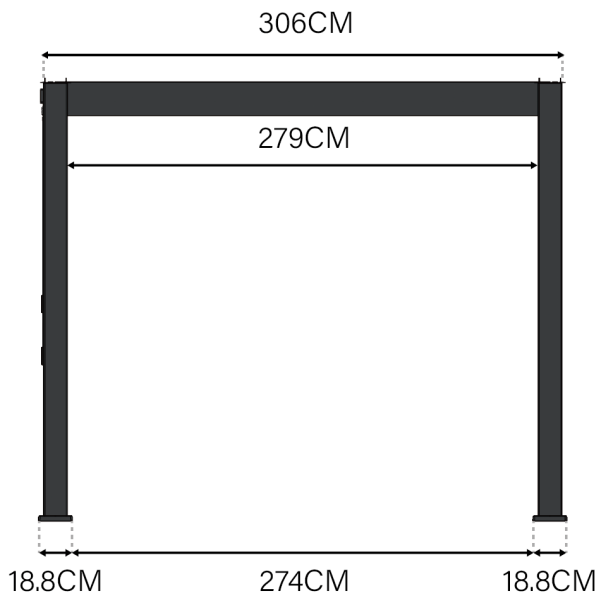

OUTER DIMENSION

INNER DIMENSION

MEASURE DIMENSIONS SHOWN AS THE DIAGRAM BELOW

Please make sure your pergola comply with dimensions below, and check all accessories before installation.

POST PLATE DIMENSION

OTHER COMPONENTS DIMENSION

POST:

LOUVER:

BEAM: