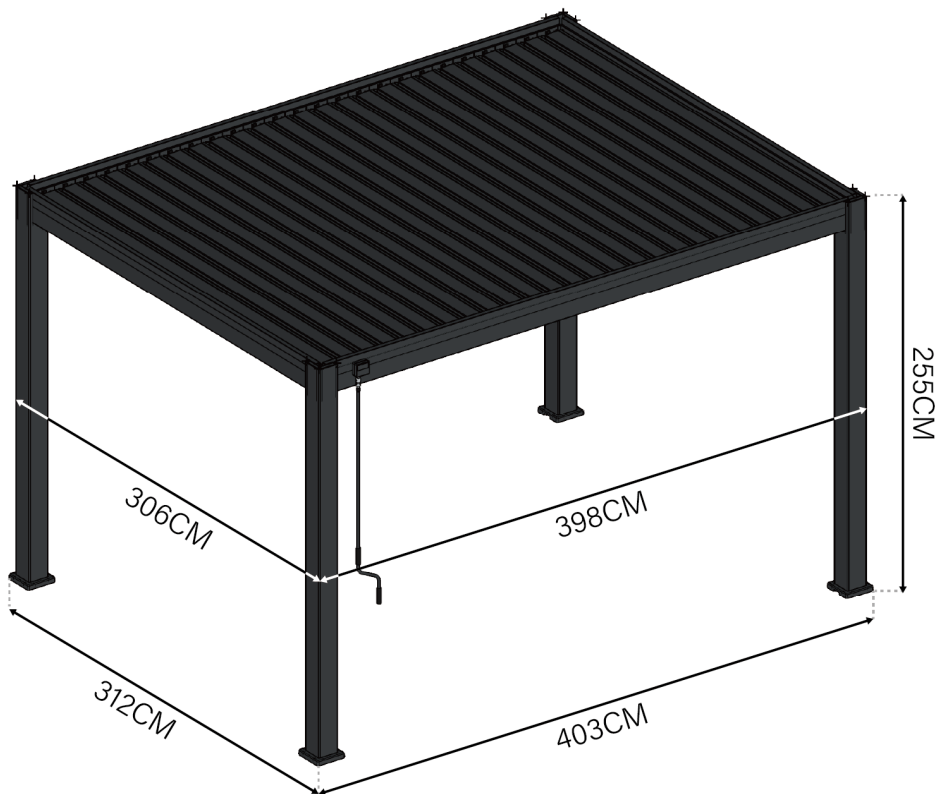

OUTER DIMENSION

INNER DIMENSION

MEASURE DIMENSIONS SHOWN AS THE DIAGRAM BELOW

Please make sure your pergola comply with dimensions below, and check all accessories before installation.

POST PLATE DIMENSION

OTHER COMPONENTS DIMENSION

POST:

LOUVER:

BEAM: