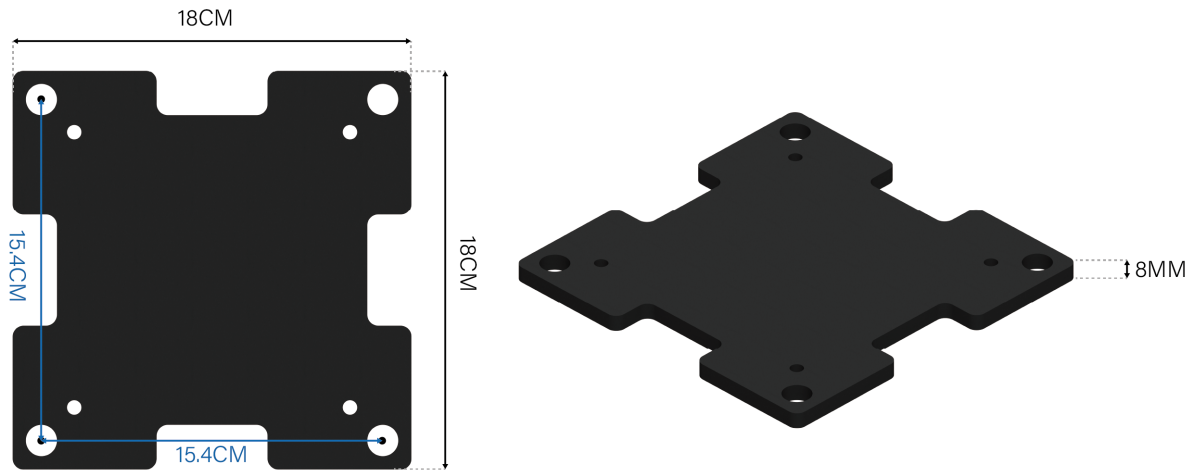

OUTER DIMENSION

INNER DIMENSION

MEASURE DIMENSIONS SHOWN AS THE DIAGRAM BELOW

Please make sure your pergola comply with dimensions below, and check all accessories before installation.

POST PLATE DIMENSION

OTHER COMPONENTS DIMENSION

POST:

LOUVER:

BEAM: