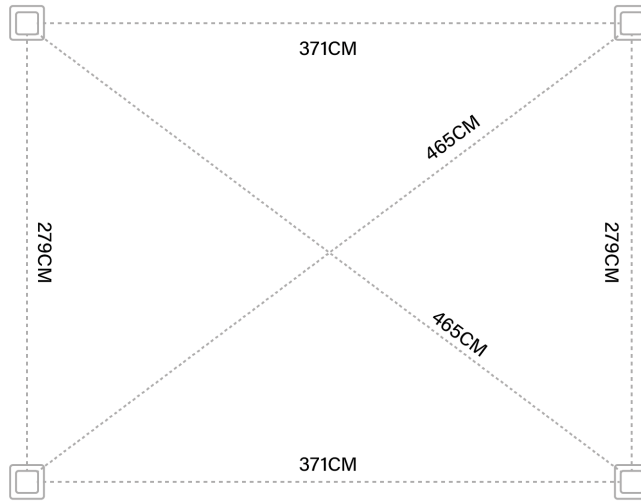

OUTER DIMENSION

INNER DIMENSION

MEASURE DIMENSIONS SHOWN AS THE DIAGRAM BELOW

Please make sure your pergola comply with dimensions below, and check all accessories before installation.

POST PLATE DIMENSION

OTHER COMPONENTS DIMENSION

POST:

LOUVER:

BEAM: