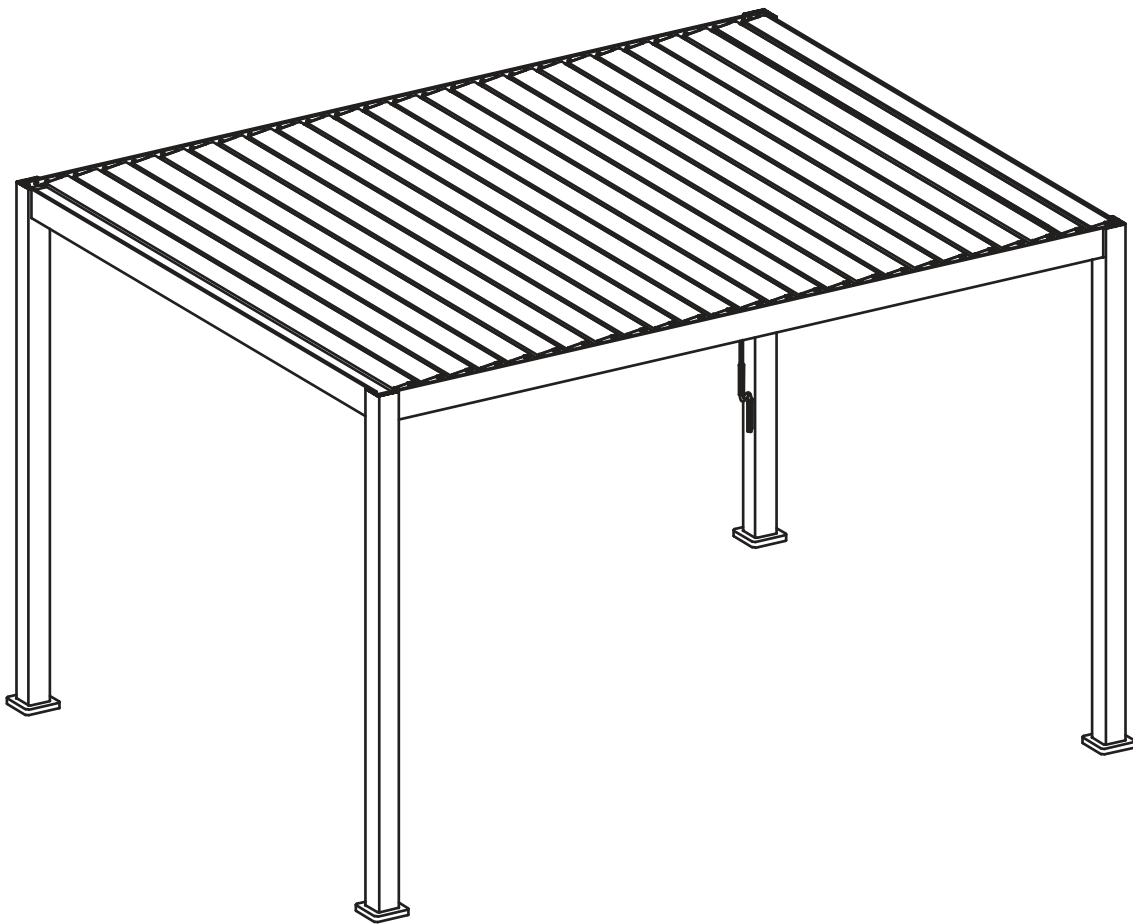

NOVA

OUTDOOR LIVING

TITAN 3 X 4M ALUMINIUM PERGOLAS

SKU: TI-3X4-GREY / TI-3X4-WHITE

2020 V1.0

IMPORTANT NOTICE

THIS BOOKLET CONTAINS USEFUL INFORMATION
ABOUT WARRANTY & CARE INSTRUCTIONS.
PLEASE KEEP FOR FUTURE REFERENCE.