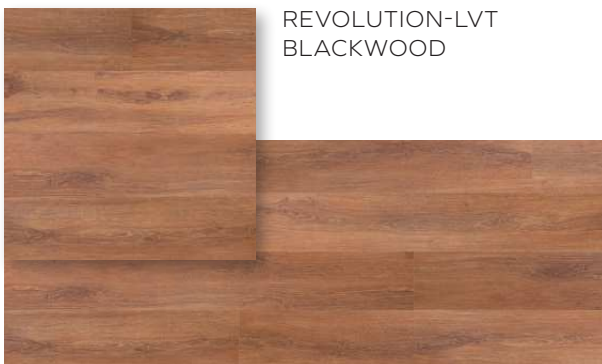

All

KEY FEATURES

Economical
Durable
Easy to clean
Highly water resistant
Soft underfoot

REVOLUTION

REVOLUTION
AGED PINE

REVOLUTION
ANTIQUO OAK

REVOLUTION
BEECH

REVOLUTION
CRYSTAL PEARL

REVOLUTION
NATURAL WALNUT

REVOLUTION
PEARL GREY

REVOLUTION *continuation*

REVOLUTION
SILVER ASH

REVOLUTION
SILVERWOOD

REVOLUTION
BEECH

REVOLUTION
WHITE LARCH

REVOLUTION-LVT
BLACKWOOD