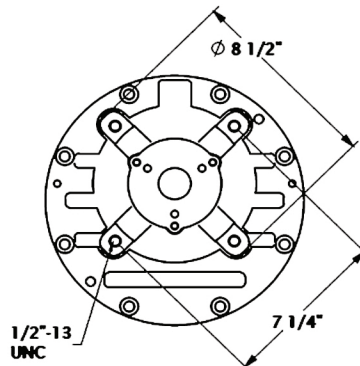

MASPORT HXL400WV

MASPORT

BUILT TO WORK AS HARD AS YOU DO

DIMENSIONS

Quality parts backed by unmatched knowledge and service

www.pikrite.com

(800) 326-9763 | sales@pikrite.com