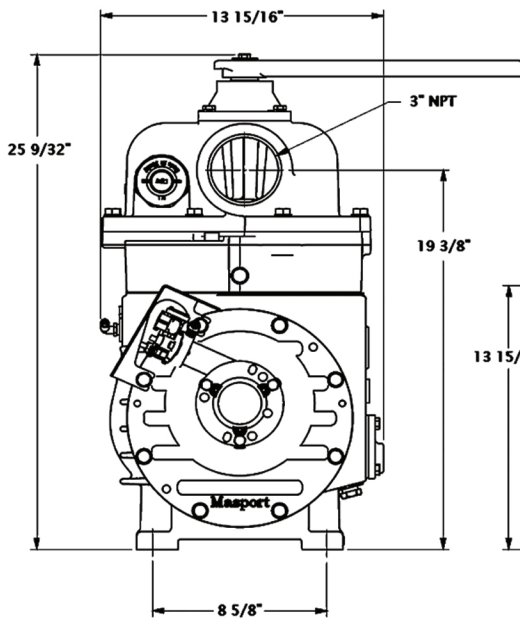

MASPORT HXL400WV

MASPORT

BUILT TO WORK AS HARD AS YOU DO

DIMENSIONS

Quality parts backed by unmatched knowledge and service

www.pikrite.com

(800) 326-9763 | sales@pikrite.com