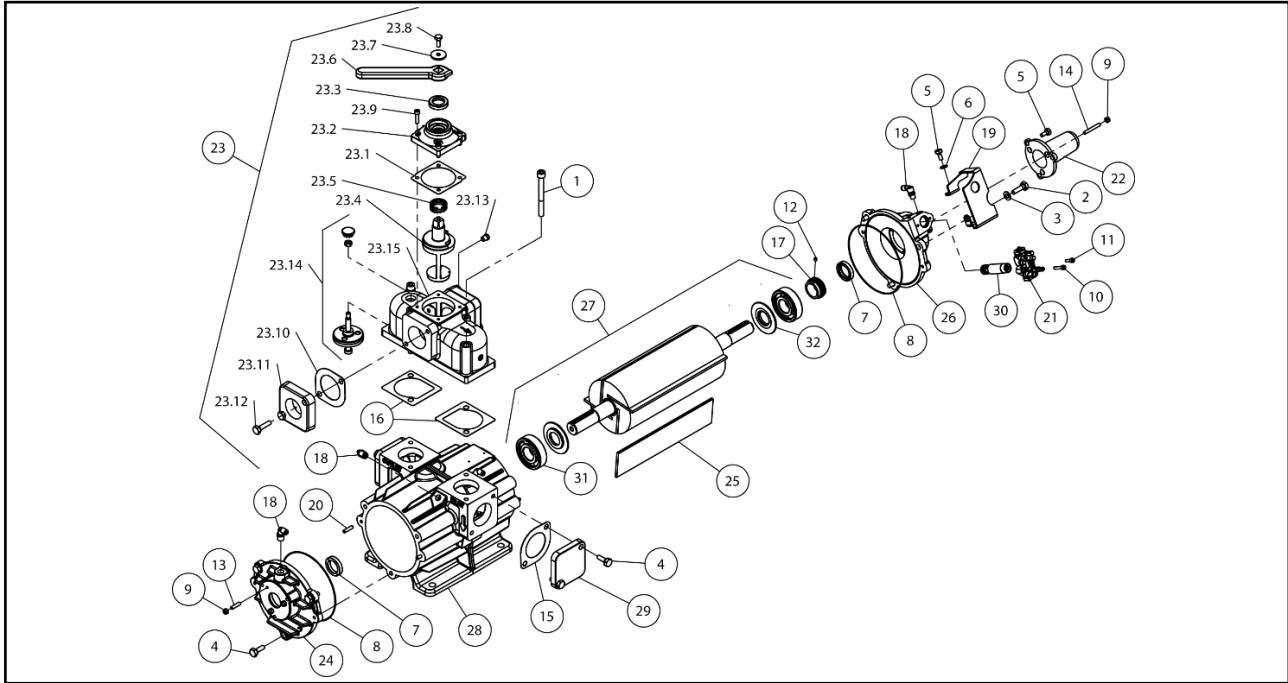

HXL4V:

| Item | Description | Part No. | Qty |
|------|----------------------|----------|-----|
| 1 | Screw M10 x 100 | 568249 | 4 |
| 2 | Screw M10 x 30 | 32307 | 1 |
| 3 | Washer 3/8" | 32508 | 1 |
| 4 | Screw M10 x 25 | 501569 | 9 |
| 5 | Screw M8 x 16 | 501571 | 4 |
| 6 | Lockwasher M8 | 501610 | 1 |
| 7 | Seal | 501676 | 2 |
| 8 | O-Ring | 501681 | 2 |
| 9 | Nut M6 | 501682 | 6 |
| 10 | Screw M5 x 25 | 504261 | 1 |
| 11 | Screw M5 x 16 | 504262 | 1 |
| 12 | Screw M5 x 6 | 504264 | 1 |
| 13 | Screw M6 x 25 | 504274 | 3 |
| 14 | Screw M6 x 45 | 504275 | 3 |
| 15 | Flange Gasket | 36202 | 2 |
| 16 | Valve Gasket | 568066 | 2 |
| 17 | Gear Worm | 568069 | 1 |
| 18 | Elbow Swivel 1/4" ** | 568086 | 4 |
| 19 | Oli Pump Guard | 568904 | 1 |
| 20 | Dowel Pin | 575111 | 4 |
| 21 | Oil Pump | 575437 | 1 |
| 22 | Shaft Guard | 961412 | 1 |
| 23 | Valve Assembly | 968350 | 1 |
| 23.1 | Valve Cap Gasket | 568063 | 1 |
| 23.2 | Valve Cap | 968346 | 1 |

* Quantity may vary pump to pump

** Pre-Serial Number Q09033: Item 18 was 3 x 568086 - Elbow Swivel 1/4" and 1 x 568085 - Elbow Swivel 1/8"