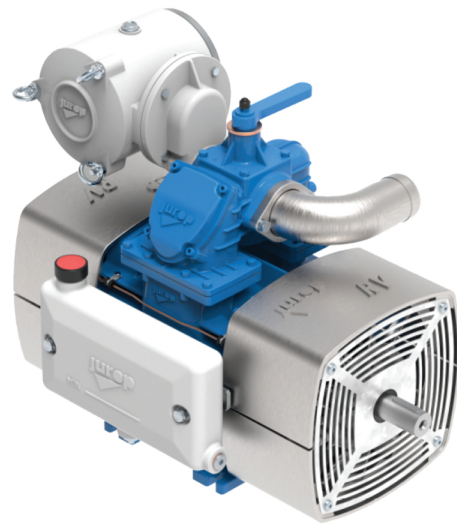

# Jurop RV360

## SPECIFICATIONS

Rotation	Counter-clockwise
RPM Range	1100- 1300
Max Vacuum	28" / 92%
CFM at Free Air	360
CFM at 18"	332
Max Intermittent Pressure	30 PSI
Horsepower	16
Noise at 18"	76 dB
Weight	430 LBS
Oil Tank Capacity	1 GALLON
Recommended Oil	ISO 150