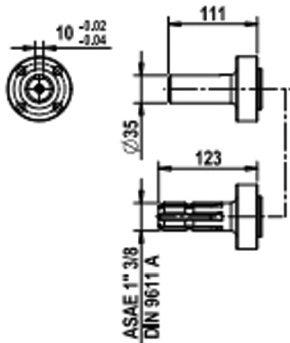

# Jurop PN23

## DIMENSIONS

PN direct transmission  
PN 23-33-40

PN 106 SL

[mm]	A	B	C	D	E	F	G	H	I	L	M	N	O
PN 23	335,5	139	115	14	58,5	90	94	60	137	415,5	160	195	210

*Quality parts backed by unmatched knowledge and service*