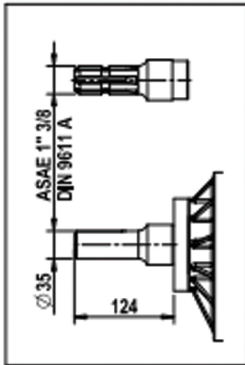

# Jurop PN23

## DIMENSIONS

PN direct transmission  
PN 23-33-40

PN 106 SL

[mm]	A	B	C	D	E	F	G	H	I	L	M	N	O
PN 23	335,5	139	115	14	58,5	90	94	60	137	415,5	160	195	210

*Quality parts backed by unmatched knowledge and service*