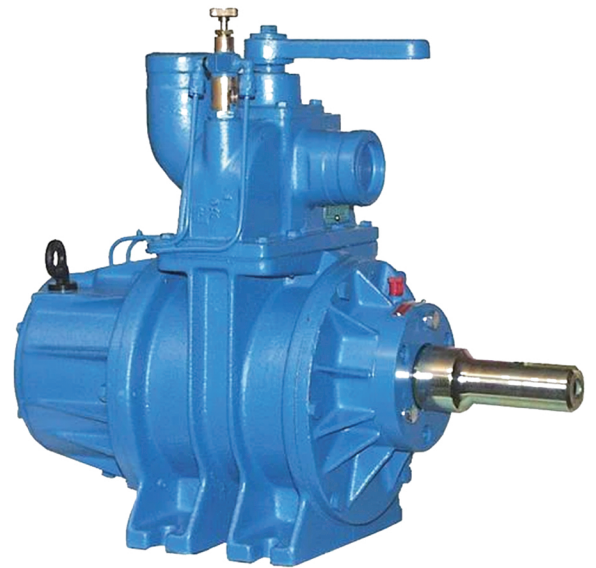

# Jurop PN23

## DIMENSIONS

PN direct transmission  
PN 23-33-40

PN 106 SL

[mm]	A	B	C	D	E	F	G	H	I	L	M	N	O
PN 23	335,5	139	115	14	58,5	90	94	60	137	415,5	160	195	210

*Quality parts backed by unmatched knowledge and service*