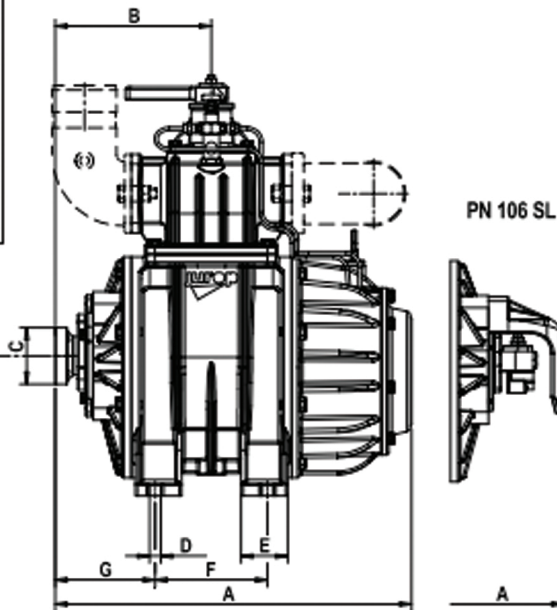

# Jurop PN23

## DIMENSIONS

PN direct transmission  
PN 23-33-40

PN 106 SL

[mm]	A	B	C	D	E	F	G	H	I	L	M	N	O
PN 23	335,5	139	115	14	58,5	90	94	60	137	415,5	160	195	210

*Quality parts backed by unmatched knowledge and service*