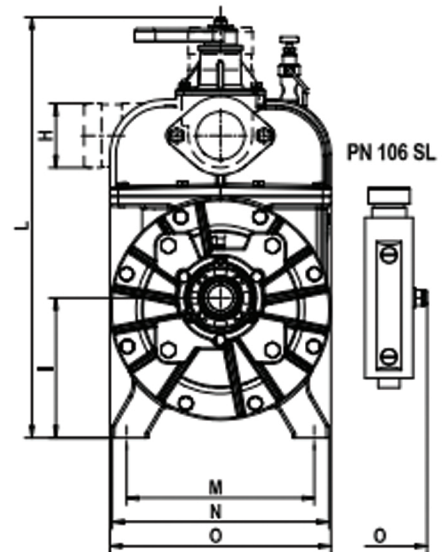

# Jurop PN23

## DIMENSIONS

PN direct transmission  
PN 23-33-40

PN 106 SL

[mm]	A	B	C	D	E	F	G	H	I	L	M	N	O
PN 23	335,5	139	115	14	58,5	90	94	60	137	415,5	160	195	210

*Quality parts backed by unmatched knowledge and service*