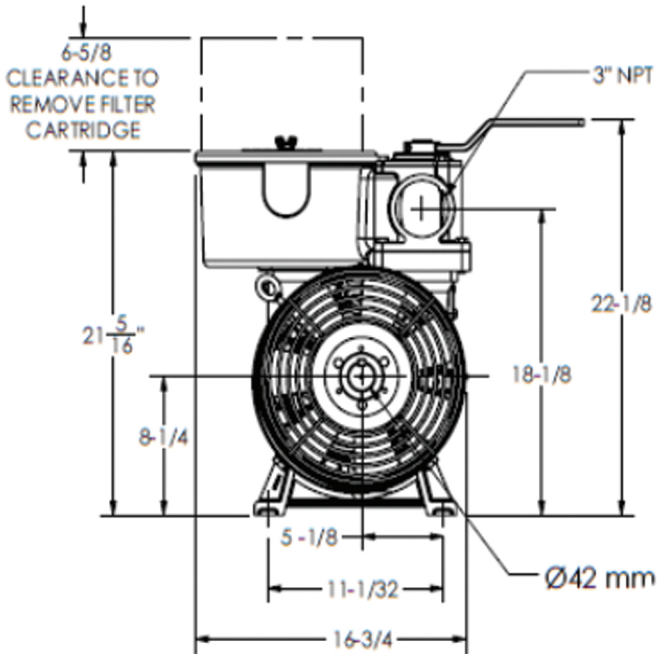

Fruitland 370

DIMENSIONS

Model	A	E
RCF500F	31-1/2"	13-1/2"
RCF370F	28-1/2"	10-1/2"

Quality parts backed by unmatched knowledge and service

www.pikrite.com

(800) 326-9763 | sales@pikrite.com