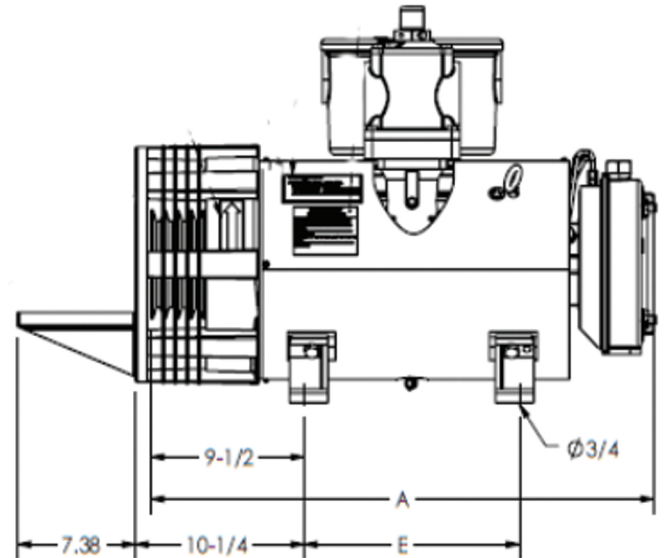

Fruitland 370

DIMENSIONS

Model	A	E
RCF500F	31-1/2"	13-1/2"
RCF370F	28-1/2"	10-1/2"

Quality parts backed by unmatched knowledge and service

www.pikrite.com

(800) 326-9763 | sales@pikrite.com