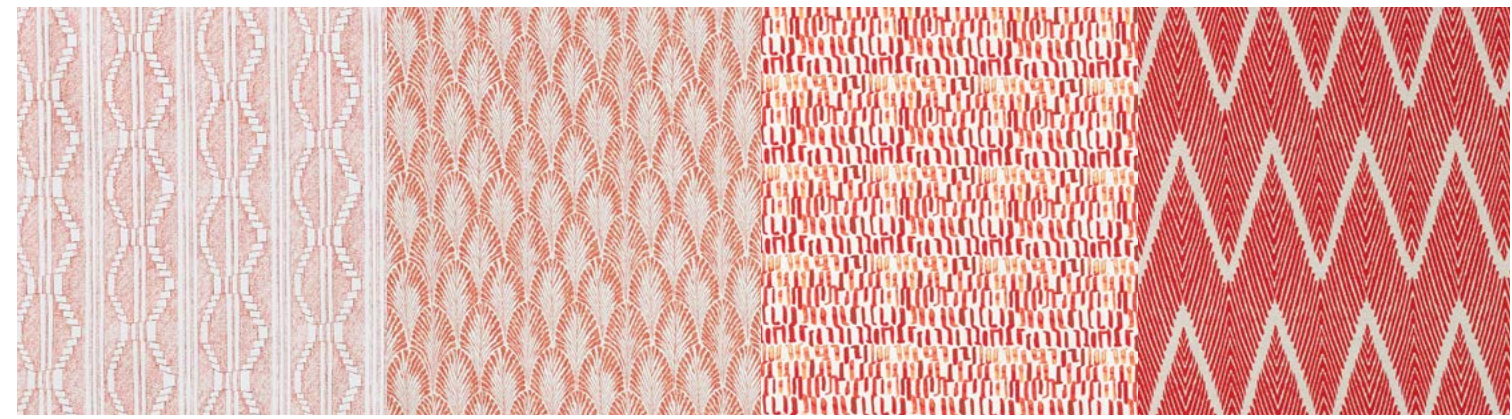

CHANDY PAPRIKA

PLUME SHRIMP

CINDER CORAL ☞

BALI MANDARIN