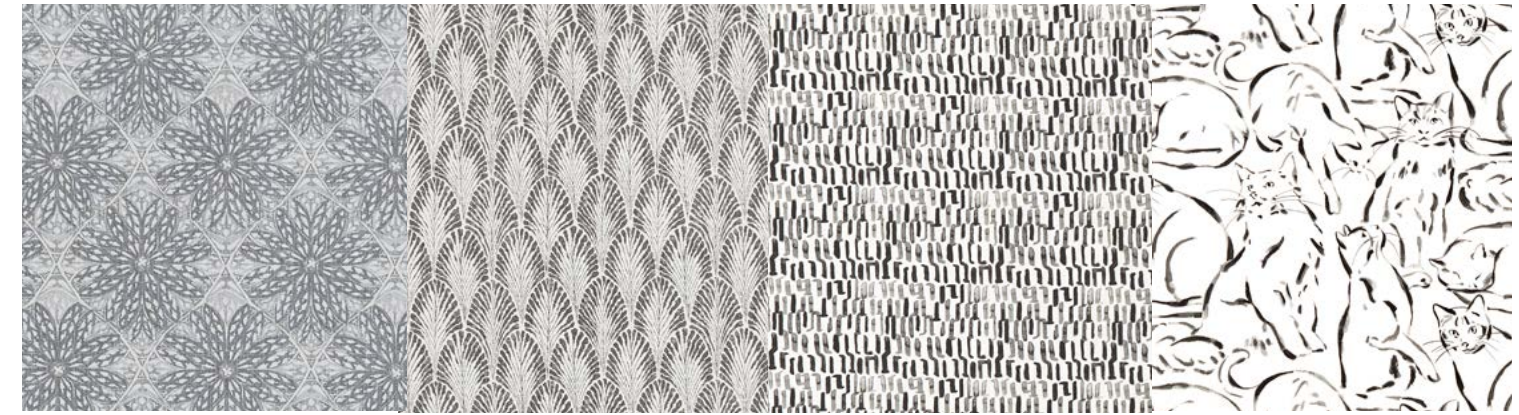

REEVA PAYNES GREY

PONCE STONE

DOT PAYNES GREY

TAHITIAN STITCH TUSK

CHEETAH STEEL

CHELLA SLATE ☞

PLUME STONE

CINDER BLACK ☞