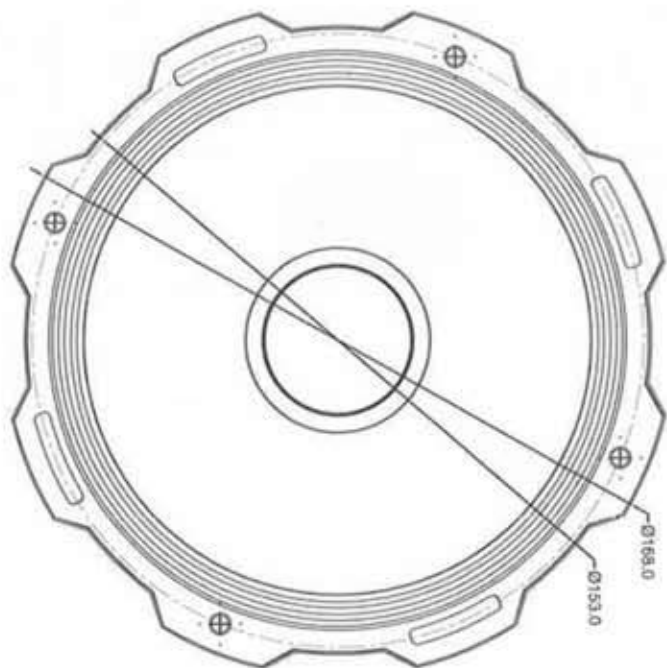

# Specifications

SPEAKER DIAMETER	6.5 INCH
BASKET MATERIAL	STAMP STEEL
POWER HANDLING	600 WATTS MAX
MAGNET SIZE	30OZ
VOICE COIL	1.5" CCAW, HIGH TEMP
IMPEDANCE	4 OHMS
SPL	96db/m/w
RESPONSE RANGE	130HZ TO 8000HZ

**GF-6.5 L-MR**