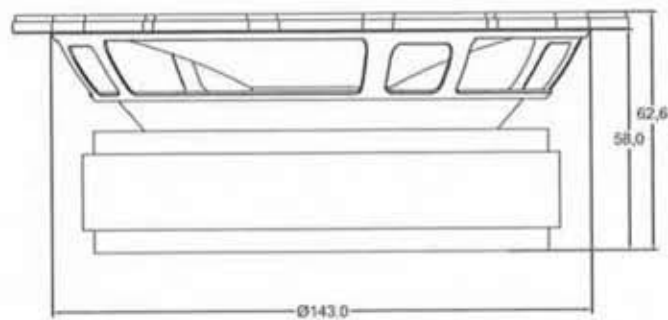

# Specifications

SPEAKER DIAMETER	6.5 INCH
BASKET MATERIAL	STAMP STEEL
POWER HANDLING	600 WATTS MAX
MAGNET SIZE	30OZ
VOICE COIL	1.5" CCAW, HIGH TEMP
IMPEDANCE	4 OHMS
SPL	96db/m/w
RESPONSE RANGE	130HZ TO 8000HZ