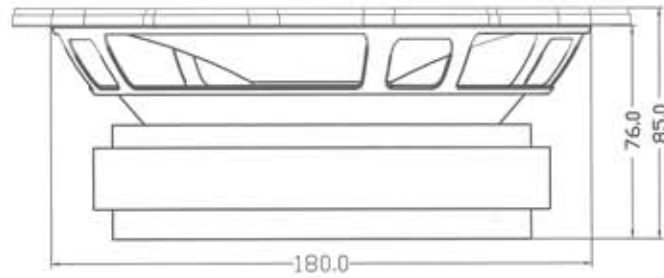

# Specifications

**GF-8 L-MR**

SPEAKER DIAMETER	8 INCH
BASKET MATERIAL	STAMP STEEL
POWER HANDLING	800 WATTS MAX
MAGNET SIZE	35OZ
VOICE COIL	2" CCAW, HIGH TEMP
IMPEDANCE	4 OHMS
SPL	97db/m/w
RESPONSE RANGE	110HZ TO 6000HZ