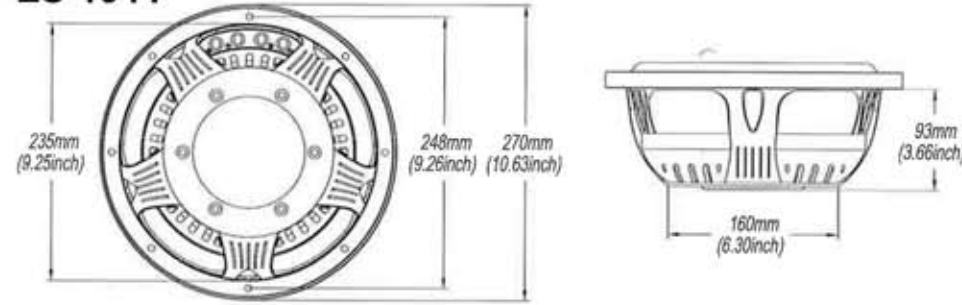

Thank you for purchasing a **AMERICAN BASS** subwoofer. It is a state-of-the-art product specifically designed and engineered for vehicle use, and has been thoroughly tested to ensure consistent and reliable performance.

Should you have any questions regarding the installation or operation of your **AMERICAN BASS** subwoofer, which are not answered in this manual, please contact your dealer for assistance.

FEATURES

ES-1044

10" Subwoofer
RMS Power : 500W
MAX Power : 1000W
Stitched Rubber Surround
Fiberglass Reinforced Cap
DVC 4 ohm
2.5" Aluminum Voice Coil
65 Oz Magnet Structure
PVC Gasket Ring

ES-1244

12" Subwoofer
RMS Power : 800W
MAX Power : 1500W
Stitched Rubber Surround
Fiberglass Reinforced Cap
DVC 4 ohm
2.5" Aluminum Voice Coil
65 Oz Magnet Structure
PVC Gasket Ring

PRECAUTIONS

- Before making holes, check the mounting space with supplied template.
- To prevent noise pick-up, keep the wiring away from motors, high-voltage leads and other potential noise sources.
- To prevent a short-circuit, keep all wiring away from moving parts and sharp edges.
- Make sure you carefully read and understand the installation instructions before installing this subwoofer in your vehicle.

ES-1044