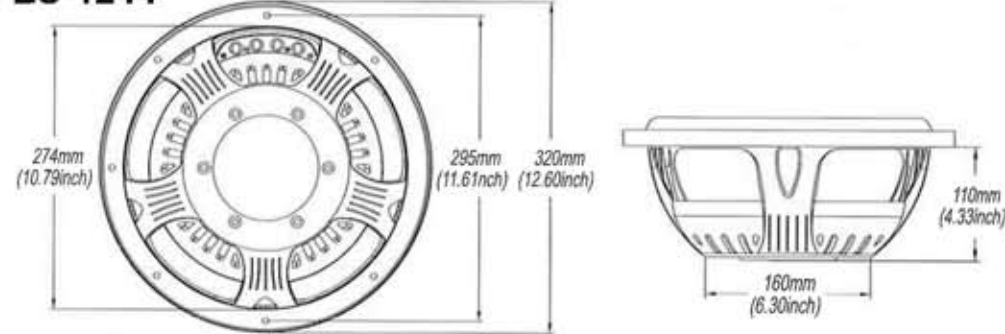

ES-1244

SPECIFICATIONS	ES-1044	ES-1244
RMS Power (W)	500	800
MAX Power (W)	1000	1500
Fo (Hz):	35	30
Nominal Impedance (Ω)	4+4	4+4
Sensitivity@1w/1m(dB)	86	84
Frequency Range	35Hz~500Hz	30Hz~500Hz
Magnet	65 Oz	65 Oz
Voice Coil	2.5"	2.5"
Cone	Rubber Edge Paper Cone	Rubber Edge Paper Cone
Mounting Depth (inch)	3.66	4.33
Mounting Diameter (inch)	9.25	10.79