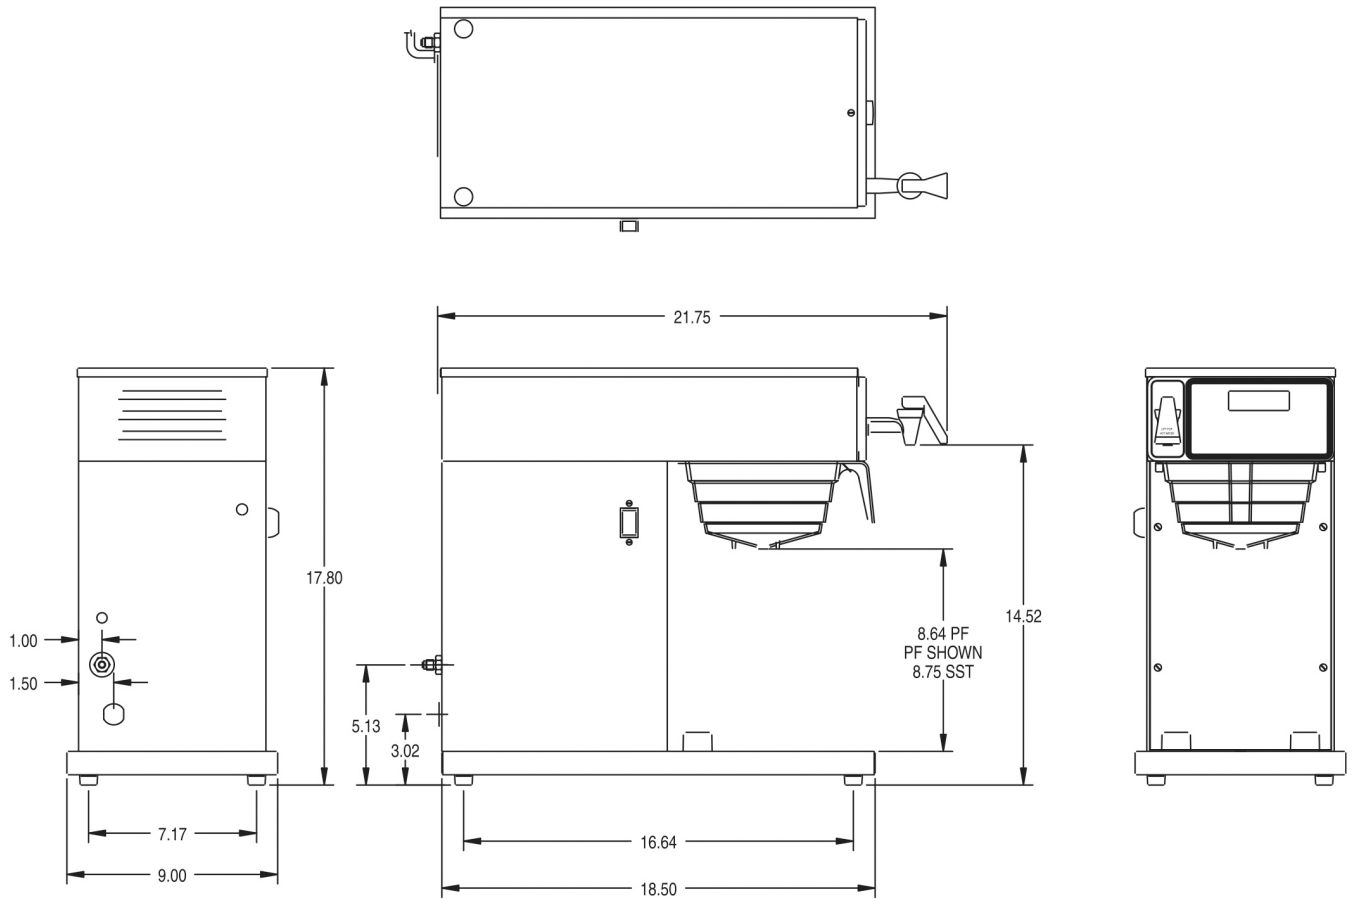

Last Updated:  
01/26/2022

Unit			Shipping					
	Height	Width	Depth	Height	Width	Depth	Weight	Volume
English	17.9 in.	9.0 in.	22.5 in.	24.8 in.	11.9 in.	25.9 in.	-	4.401 ft <sup>3</sup>
Metric	45.5 cm	22.9 cm	57.2 cm	62.9 cm	30.2 cm	65.7 cm	-	0.125 m <sup>3</sup>