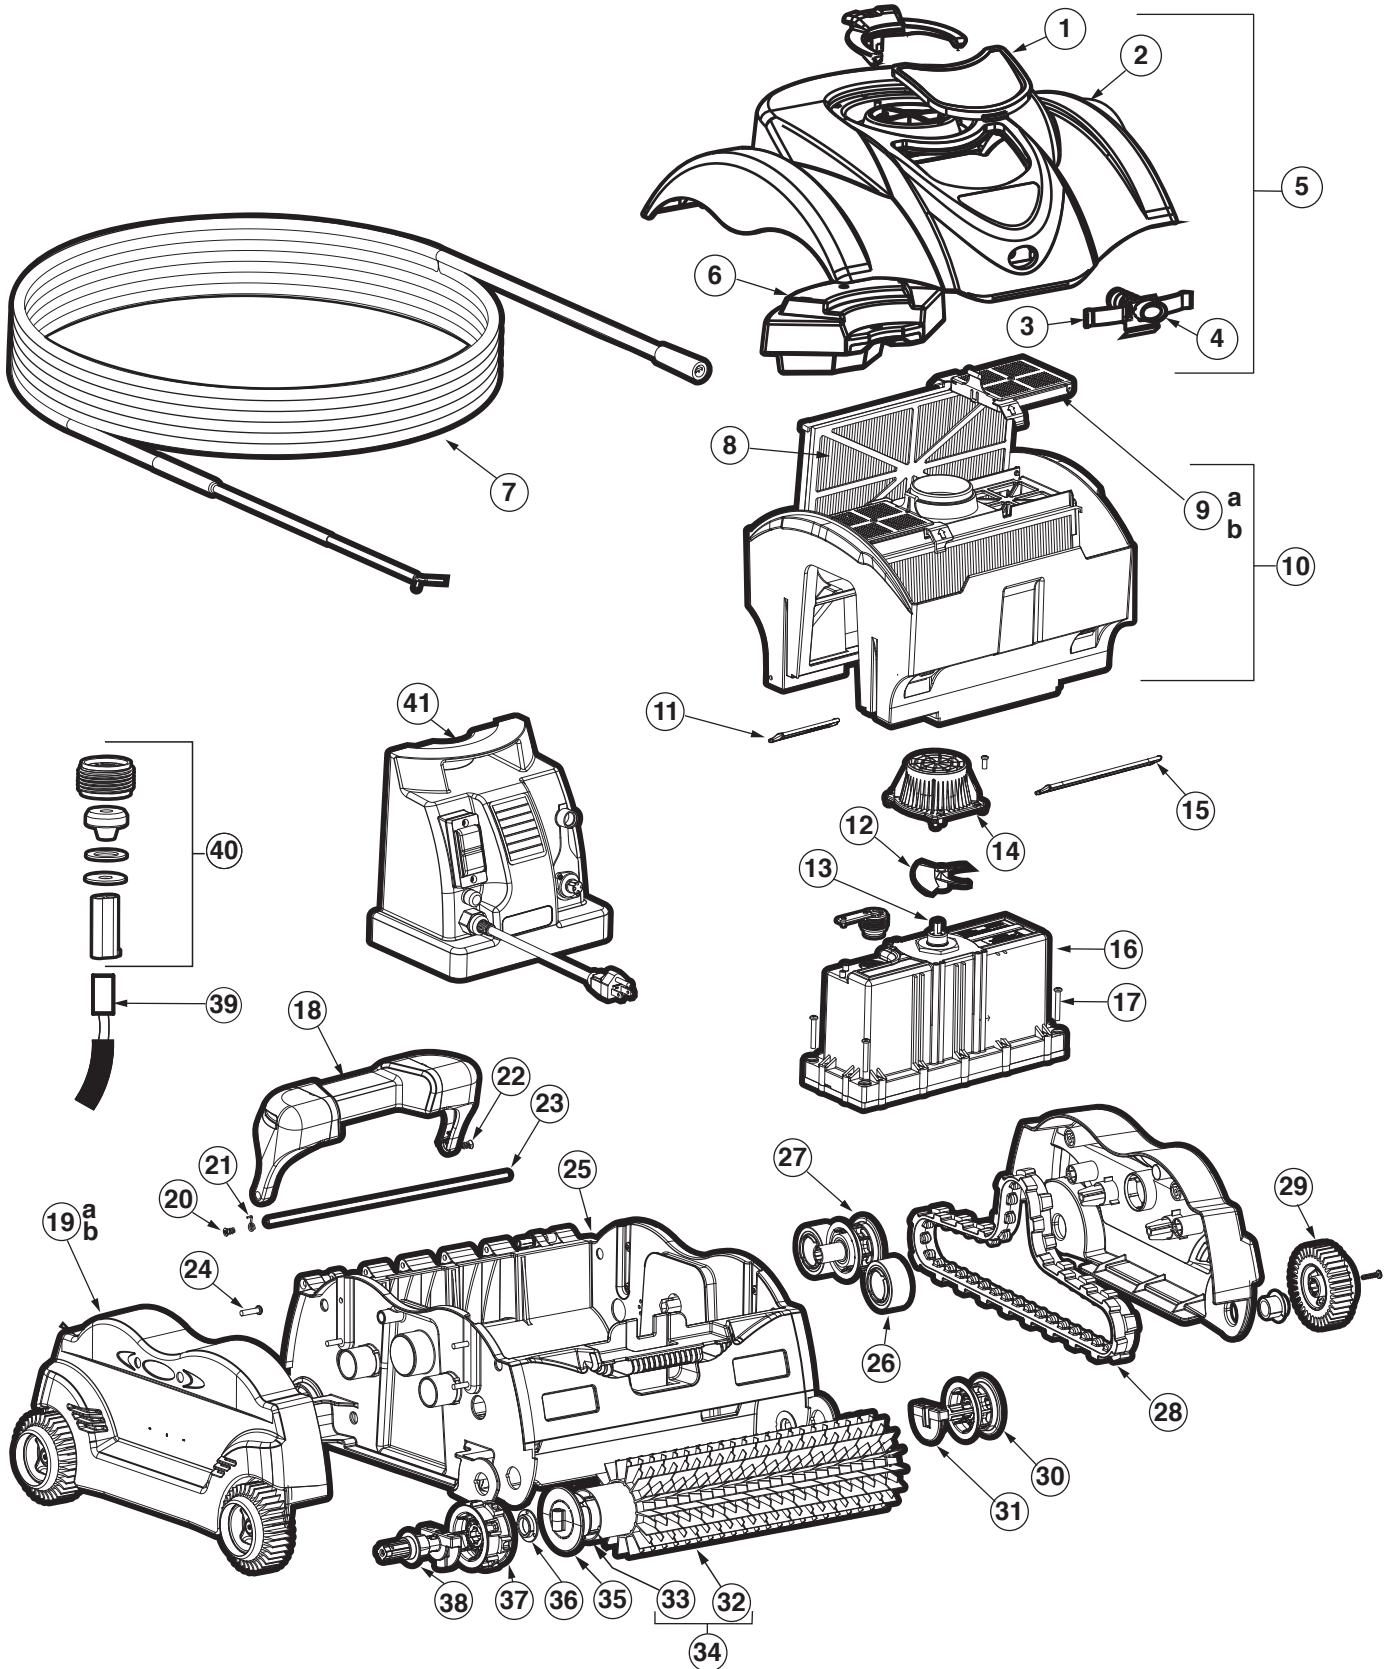

SharkVac XL™ by HAYWARD®

ROBOTIC POOL CLEANER REPLACEMENT PARTS

Parts Diagram

Cleaners

Parts Listing

Ref. No.	Part No.	Description	Ctn. Qty.
1	RCX97472	Window, Dome Clear SV	1
2	RCX97470SB-237	Dome, SV XL Gray Met	1
3	RCX341149	Spring, Flat SV/EV	5
4	RCX97433	Button SV	1
5	RCX97471SB-237	Dome Assembly, SV Gray (Includes 1,2,3,4,5)	1
6	RCX97477	Float Assembly SV XL/ EV Pro	1
7	RCX97413	Cord, Assembly 50' SV/EV	1
8	RCX70101PAK2	Filter Cartridges (Set of 2)	5
—	RCX70103PAK2	Spring Cleanup Filters (Set of 2)	5
9a	RCX97417	Door, Filter	1
9b	RCX97417SPAK2	Door, Filter Element (Set of 2)	1
10	RCX97414	Filter Bucket Assembly SV/EV (Includes 10,11,12)	1
11	RCX97405	Flap, Drain Small SV	1
12	RCX11000	Impeller	10
13	RCX40117	Drive Pin Assembly	50
14	RCX97455	Tube Vent	10
15	RCX97407	Flap, Drain Large SV	1
16	RCX97490	Motor Assembly SV/EV	1
17	RCX97461	Screw M5X35MM PT (Set of 5)	10
18	RCX97480SB-234	Handle Assembly SV, Blue	1
19a	RCX97403XL-236	Panel, Side SV XL, Black	1
19b	RCX97403P-236	Panel, Side EV Pro, Black	1
20	RCX97423	Bushing, Dome, SV (Set of 2)	5
21	RCX97427	Spring, Handle	25
22	RCX97459	Screw M7X10MM Flat TORX (Set of 5)	5
23	RCX97429	Shaft, Hinge S.S. SV/EV	10
24	RCX12011	Screw M5X20 Pan TORX HD T-20	10
25	RCX341142-236	Base SV, Black	1
26	RCX26000PAK2	Pulley Bearing Kit (Set of 2)	5
27	RCX97502GR	Drive Bearing Assembly	5
28	RCX97501GR	Drive Track, Soft Tread	5
29	RCX97508GR	Wheel Rim with Tire SV	5
30	RCX97505PAK2	Drive Track Wheel Kit SV (Set of 2)	5
31	RCX97507PAK2	Roller Wheel Shaft SV (Set of 2)	5
32	RCX26008	Roller Brush	5
33	RCX97520ABK	Tube Wheel, SharkVac, Black	1
34	RCX97410	Tube Wheel Assembly SV	5
35	RCX97441	Roller End SV	10
36	RCX97435PAK2	Roller Shaft Bushing Kit (Set of 2)	5
37	RCX97509PAK2	Drive Wheel Kit	5
38	RCX97506PAK2	Roller Bushing Kit (Set of 2)	5
39	RCX59006	Connector Socket Molex	50
40	RCX59004KIT	Motor Cord Seal Kit	5
41	RCX97453	Power Supply SV	1
—	RCX31013A	Power Supply Circuit Breaker 3A	50
—	RCX31012	Power Supply Switch 16A	50
—	RCX31012A	Power Supply Switch Membrane Cover	50
—	RCX31018	Power Supply Output Connector	50