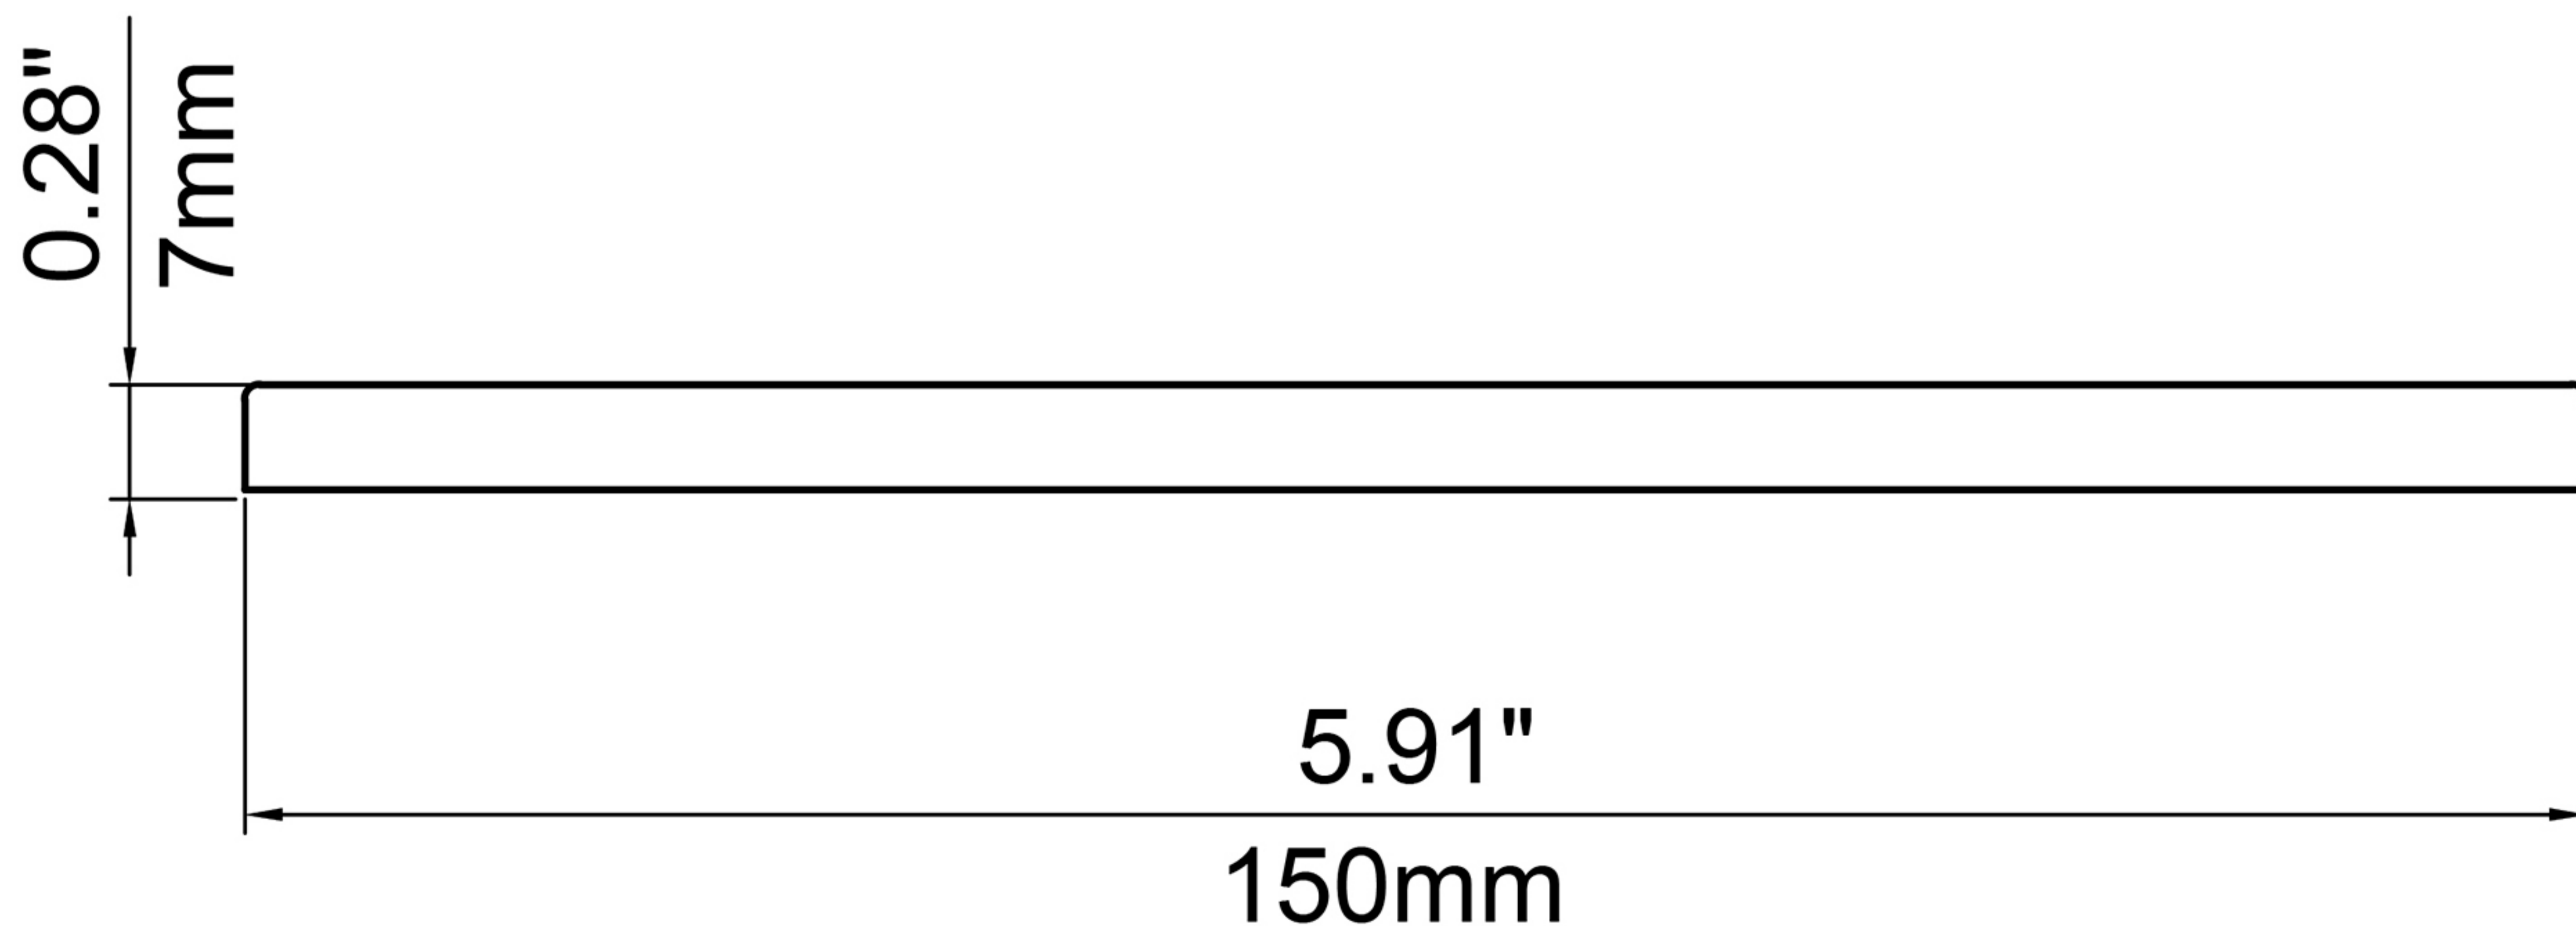

**DESCRIPTION**

- Stainless steel construction
- Premium finish resist corrosion and tarnishing
- Cover unused mounting holes
- Suitable for single hole mount faucets

**COLORS / FINISHES**

- #CH Chrome
- #BN Brushed Nickel
- #MB Matte Black

**Escutcheon**

**# HMUS-0200010**

NOTE: THIS ESCUTCHEON IS DESIGNED FOR BATHROOM SINGLE HOLE FAUCET,  $\Phi 1\text{-}3/8\text{'}$  MIN.

**CRITICAL DIMENSIONS**