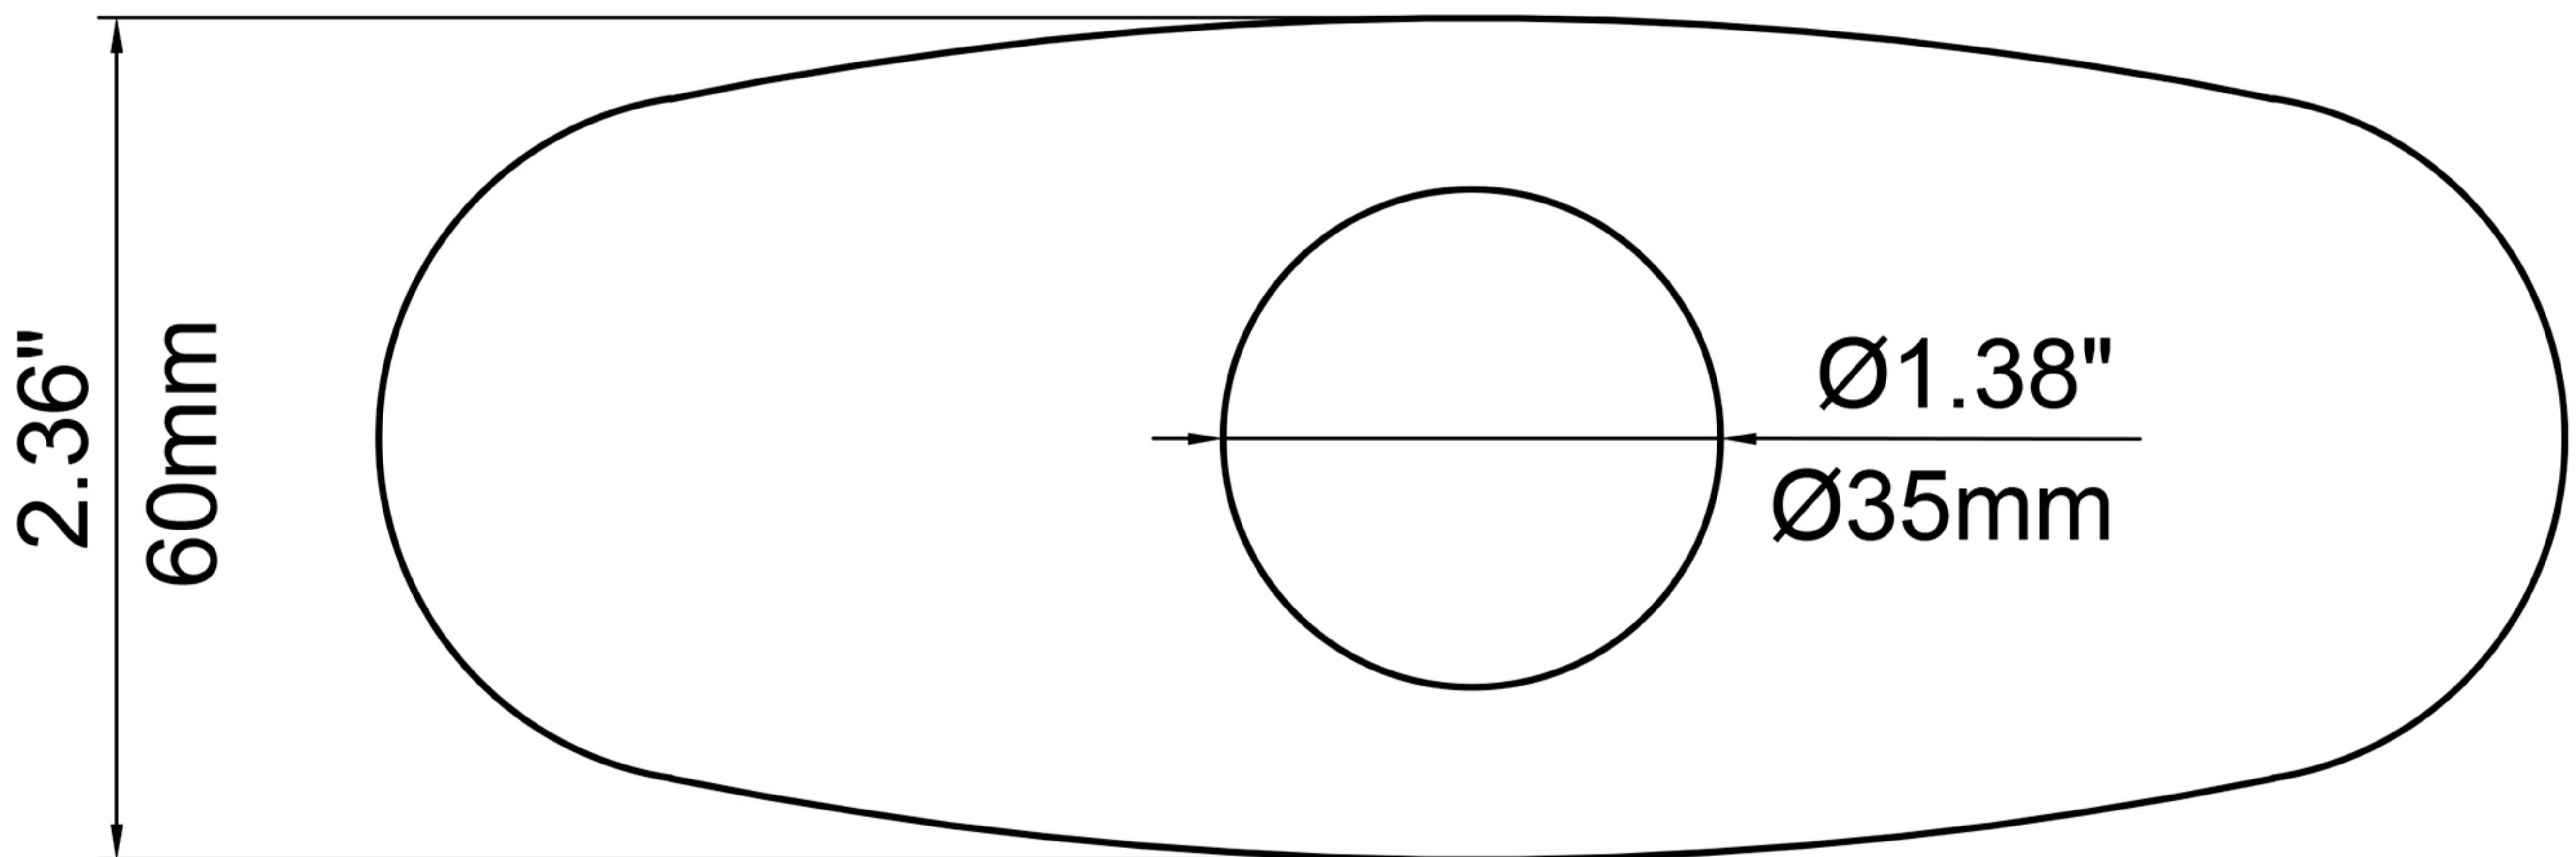

**DESCRIPTION**

- Stainless steel construction
- Premium finish resist corrosion and tarnishing
- Cover unused mounting holes
- Suitable for single hole mount faucets

**COLORS / FINISHES**

- #CH Chrome
- #BN Brushed Nickel
- #MB Matte Black

**Escutcheon**

**# HMUS-0200010**

NOTE: THIS ESCUTCHEON IS DESIGNED FOR BATHROOM SINGLE HOLE FAUCET,  $\Phi 1\text{-}3/8\text{'}$  MIN.

**CRITICAL DIMENSIONS**