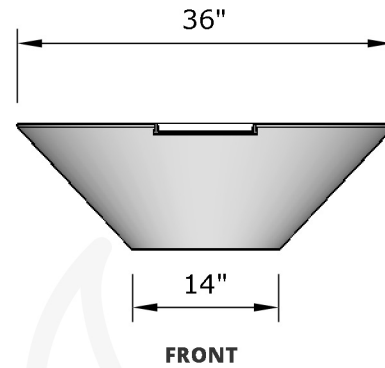

Replacement Part Numbers

Cazo - 36" Fire & Water Bowl

Page Number	1 of 1
Author: Bryant Uribe	4/13/2018
Approved By: Gabriel Estrada	4/13/2018

Part Number	OPT-36RFWM
Material	GFRC
Finishes	Black, Ash, Gray, Limestone, Chocolate, Brown, Vanilla
Gas Type	Natural Gas (-NG) or Liquid Propane (-LP)
Weight	200 - 210 lbs.
BTUs	65,000 - 90,000
Suggested Fire Glass	75 lbs.
Access Door	N/A

ITEM NO.	REPLACEMENT PART NUMBER	QTY.
1	OPT-159	1
2	OPT-SCFW	1

Proprietary & Confidential: The information contained in this drawing is the sole property of **The Outdoor Plus**. Any reproduction or as a whole without written permission of **The Outdoor Plus** is prohibited.