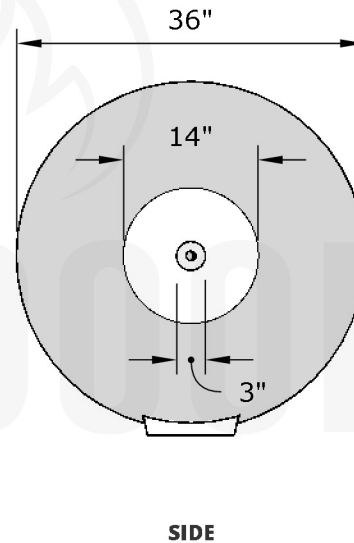

Replacement Part Numbers

Cazo - 36" Fire & Water Bowl

Page Number	1 of 1
Author: Bryant Uribe	4/13/2018
Approved By: Gabriel Estrada	4/13/2018

Part Number	OPT-36RFWM
Material	GFRC
Finishes	Black, Ash, Gray, Limestone, Chocolate, Brown, Vanilla
Gas Type	Natural Gas (-NG) or Liquid Propane (-LP)
Weight	200 - 210 lbs.
BTUs	65,000 - 90,000
Suggested Fire Glass	75 lbs.
Access Door	N/A

ITEM NO.	REPLACEMENT PART NUMBER	QTY.
1	OPT-159	1
2	OPT-SCFW	1

Proprietary & Confidential: The information contained in this drawing is the sole property of **The Outdoor Plus**. Any reproduction or as a whole without written permission of **The Outdoor Plus** is prohibited.