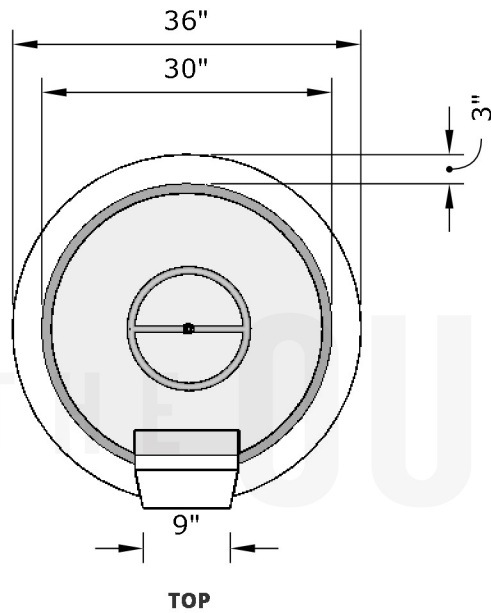

Replacement Part Numbers

Cazo - 36" Fire & Water Bowl

Page Number	1 of 1
Author: Bryant Uribe	4/13/2018
Approved By: Gabriel Estrada	4/13/2018

Part Number	OPT-36RFWM
Material	GFRC
Finishes	Black, Ash, Gray, Limestone, Chocolate, Brown, Vanilla
Gas Type	Natural Gas (-NG) or Liquid Propane (-LP)
Weight	200 - 210 lbs.
BTUs	65,000 - 90,000
Suggested Fire Glass	75 lbs.
Access Door	N/A

ITEM NO.	REPLACEMENT PART NUMBER	QTY.
1	OPT-159	1
2	OPT-SCFW	1

Proprietary & Confidential: The information contained in this drawing is the sole property of **The Outdoor Plus**. Any reproduction or as a whole without written permission of **The Outdoor Plus** is prohibited.