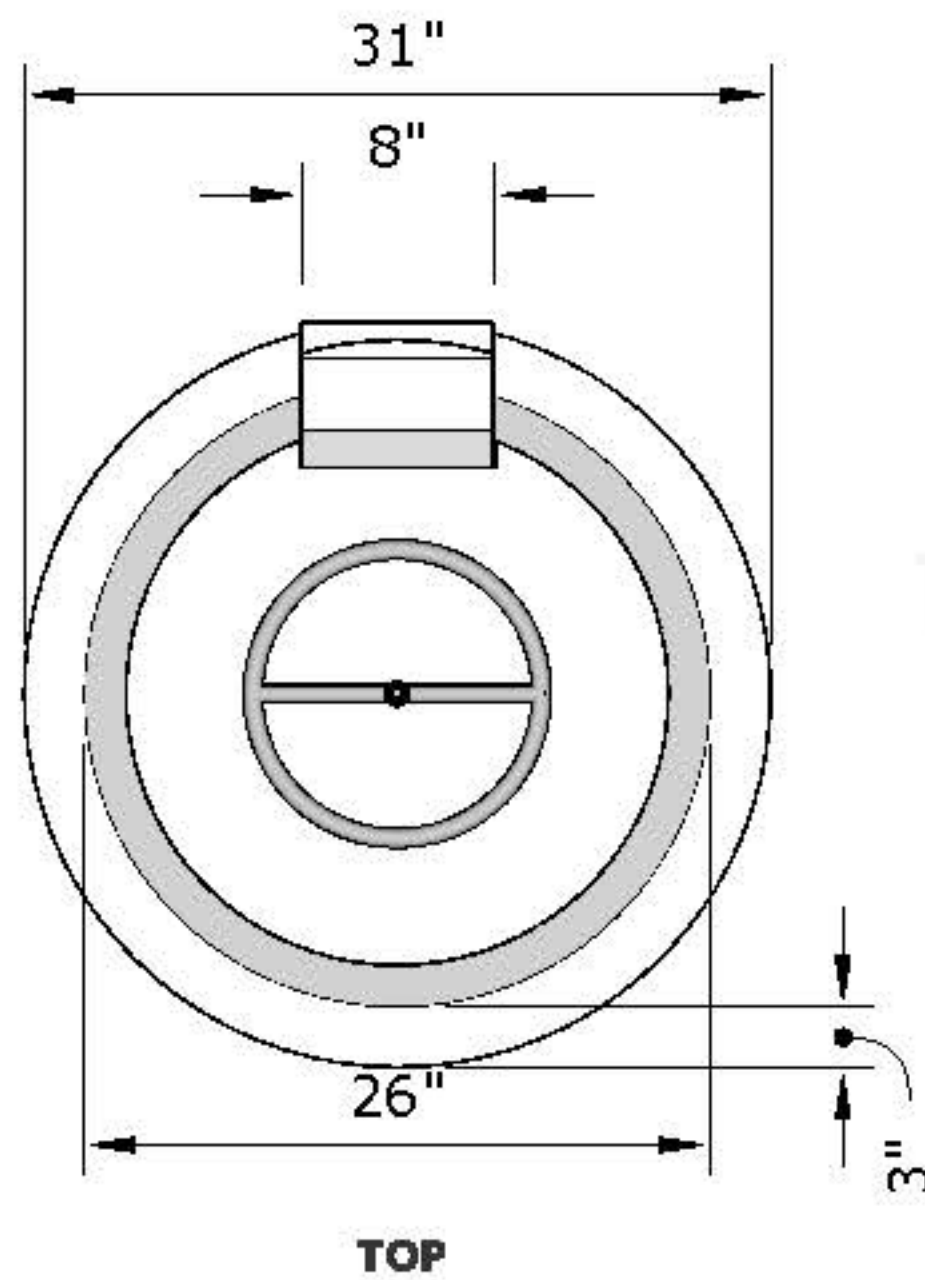

Replacement Part Numbers

Cazo - 31" Fire & Water Bowl

Page Number	1 of 1
Author: Bryant Uribe	4/13/2018
Approved By: Gabriel Estrada	4/13/2018

Part Number	OPT-31RFWM
Material	GFRC
Finishes	Black, Ash, Gray, Limestone, Chocolate, Brow, Vanilla
Gas Type	Natural Gas (-NG) or Liquid Propane (-LP)
Weight	175 - 185 lbs.
BTUs	65,000 - 90,000
Suggested Fire Glass	50 lbs.
Access Door	N/A

ITEM NO.	REPLACEMENT PART NUMBER	QTY.
1	OPT-159	1
2	OPT-SCFW	1

Proprietary & Confidential: The information contained in this drawing is the sole property of **The Outdoor Plus**. Any reproduction or as a whole without written permission of **The Outdoor Plus** is prohibited.