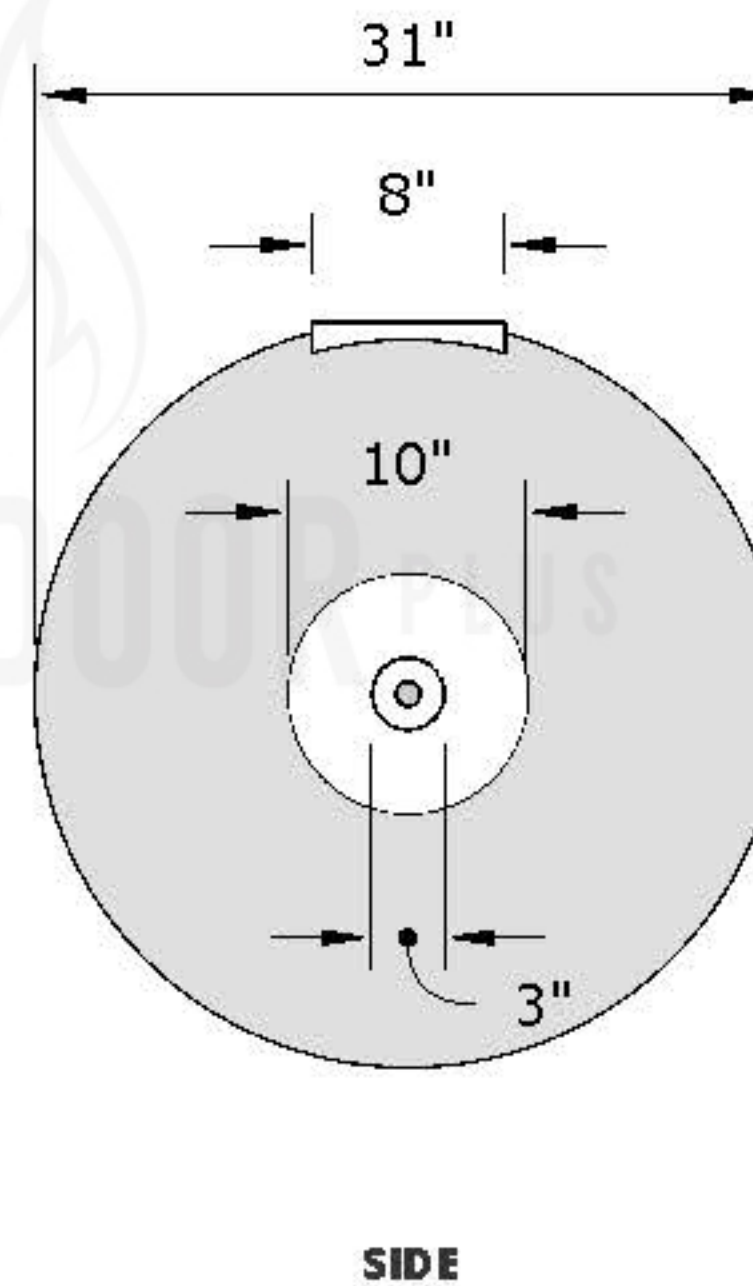

Replacement Part Numbers

Cazo - 31" Fire & Water Bowl

Page Number	1 of 1
Author: Bryant Uribe	4/13/2018
Approved By: Gabriel Estrada	4/13/2018

Part Number	OPT-31RFWM
Material	GFRC
Finishes	Black, Ash, Gray, Limestone, Chocolate, Brow, Vanilla
Gas Type	Natural Gas (-NG) or Liquid Propane (-LP)
Weight	175 - 185 lbs.
BTUs	65,000 - 90,000
Suggested Fire Glass	50 lbs.
Access Door	N/A

ITEM NO.	REPLACEMENT PART NUMBER	QTY.
1	OPT-159	1
2	OPT-SCFW	1

Proprietary & Confidential: The information contained in this drawing is the sole property of **The Outdoor Plus**. Any reproduction or as a whole without written permission of **The Outdoor Plus** is prohibited.