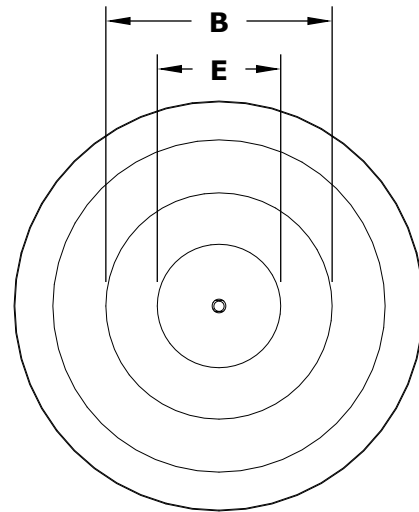

# COPPER CAZO FIRE AND WATER BOWL, 360° SPILL

**ISOMETRIC VIEW**

**TOP SIDE VIEW**

**FRONT SIDE VIEW**

**BOTTOM SIDE VIEW**

**SECTION VIEW**

SKU	A1	A2	B	C1	C2	D	E	BTU
OPT-30FW360	30"	24"	16"	13.5"	11"	15"	9"	45,000
OPT-30FW360E12V	30"	24"	16"	13.5"	11"	15"	9"	45,000
OPT-36FW360	36"	24"	20"	13.5"	11"	15"	13"	45,000
OPT-36FW360E12V	36"	24"	20"	13.5"	11"	15"	13"	45,000

Fire Pit Material: Copper  
 Finish: Smooth, Patina Finish  
 Pan Material: 304 Stainless Steel  
 Burner Material: 304 Stainless Steel

**12V/110V ELECTRONIC IGNITION**  
 ANSI Z21.97-(2017) / CSA 2.41-(2017)