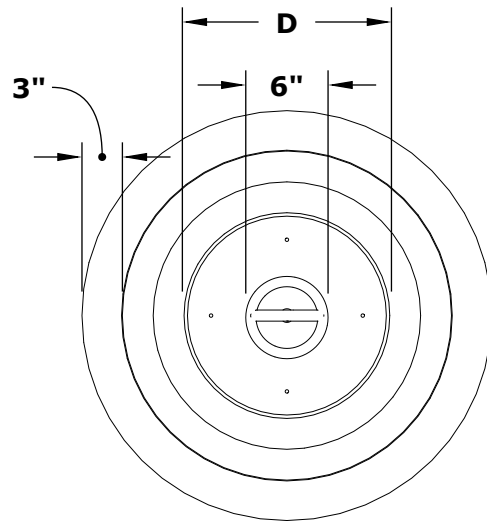

# COPPER CAZO FIRE AND WATER BOWL, 360° SPILL

**ISOMETRIC VIEW**

**TOP SIDE VIEW**

**FRONT SIDE VIEW**

**BOTTOM SIDE VIEW**

**SECTION VIEW**

SKU	A1	A2	B	C1	C2	D	E	BTU
OPT-30FW360	30"	24"	16"	13.5"	11"	15"	9"	45,000
OPT-30FW360E12V	30"	24"	16"	13.5"	11"	15"	9"	45,000
OPT-36FW360	36"	24"	20"	13.5"	11"	15"	13"	45,000
OPT-36FW360E12V	36"	24"	20"	13.5"	11"	15"	13"	45,000

Fire Pit Material: Copper  
 Finish: Smooth, Patina Finish  
 Pan Material: 304 Stainless Steel  
 Burner Material: 304 Stainless Steel

**12V/110V ELECTRONIC IGNITION**  
 ANSI Z21.97-(2017) / CSA 2.41-(2017)