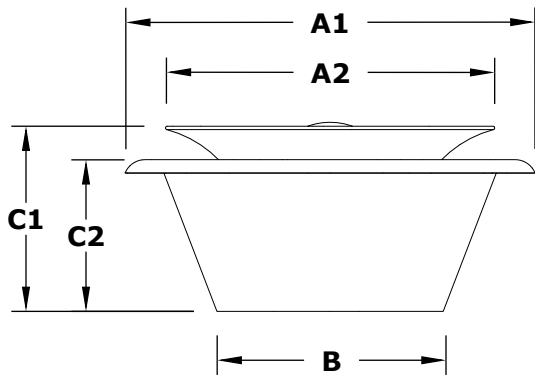

# COPPER CAZO FIRE AND WATER BOWL, 360° SPILL

**ISOMETRIC VIEW**

**TOP SIDE VIEW**

**FRONT SIDE VIEW**

**BOTTOM SIDE VIEW**

**SECTION VIEW**

SKU	A1	A2	B	C1	C2	D	E	BTU
OPT-30FW360	30"	24"	16"	13.5"	11"	15"	9"	45,000
OPT-30FW360E12V	30"	24"	16"	13.5"	11"	15"	9"	45,000
OPT-36FW360	36"	24"	20"	13.5"	11"	15"	13"	45,000
OPT-36FW360E12V	36"	24"	20"	13.5"	11"	15"	13"	45,000

Fire Pit Material: Copper  
 Finish: Smooth, Patina Finish  
 Pan Material: 304 Stainless Steel  
 Burner Material: 304 Stainless Steel

**12V/110V ELECTRONIC IGNITION**  
 ANSI Z21.97-(2017) / CSA 2.41-(2017)