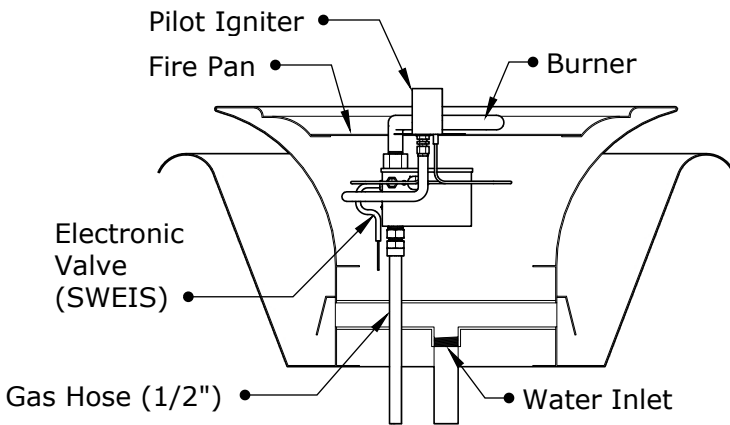

# COPPER CAZO FIRE AND WATER BOWL, 360° SPILL

**ISOMETRIC VIEW**

**TOP SIDE VIEW**

**FRONT SIDE VIEW**

**BOTTOM SIDE VIEW**

**SECTION VIEW**

SKU	A1	A2	B	C1	C2	D	E	BTU
OPT-30FW360	30"	24"	16"	13.5"	11"	15"	9"	45,000
OPT-30FW360E12V	30"	24"	16"	13.5"	11"	15"	9"	45,000
OPT-36FW360	36"	24"	20"	13.5"	11"	15"	13"	45,000
OPT-36FW360E12V	36"	24"	20"	13.5"	11"	15"	13"	45,000

Fire Pit Material: Copper  
 Finish: Smooth, Patina Finish  
 Pan Material: 304 Stainless Steel  
 Burner Material: 304 Stainless Steel

**12V/110V ELECTRONIC IGNITION**  
 ANSI Z21.97-(2017) / CSA 2.41-(2017)

**Match Lit Units Includes:** Bowl, Pan, Burner, Whistle Free Hoses, Lava Rock.

**12V Units Includes:** Bowl, Pan, Burner, Whistle Free Hoses, 12V Electronic Valve, Igniter Pilot, 12-14V Transformer, Lava Rock.