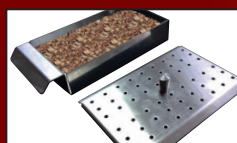

Cal Flame®

SINCE 1978

G-Series G4 BBQ Grill

Cal Flame's G-Series Grills are the perfect heavy-duty grills for first-time buyers searching for value. G-Series grills are constructed of 430-stainless steel, built with two-layer walls and feature Cal Flame's proprietary V-Grates, a temperature gauge, and porcelain-coated cast iron burners. Designed to pair with any Cal Flame Barbecue Island or Grill Cart, G-Series grills offer multiple upgrades and boost enough BTU-power to meet the needs of any culinary enthusiast.

BBQ18G04

Dimensions: 31 3/4"W x 24"D x 22 7/16"H

Cut-Out Dimensions: 30 7/8"W x 22"D x 9 1/2"H

BTU: Four (4) 15,000 BTU Cast Iron, Porcelain Coated Burners

Total BTU: 60,000

FEATURES

- Patented Cast Stainless Steel Knobs
- Heavy Duty Porcelain Coated Cast Iron Burners
- Seamless Design with Durable 430-Stainless Steel 16-Gauge Construction
- G4-800 sq. in. Cooking Surface
- Removable Heavy-Duty Grates with V-Grate Cooking Design
- Independent Burner Ignition System
- Two-Position Full-Width Warming Rack
- Full Width Stainless Steel Drip Tray on Rollers
- Built-In Temperature Gauge
- Vented Knob Splash Guards
- Burner Lip Guards

Cal Flame exclusive custom knobs feature one-hand operation with an individual ignitor per burner.

G-Series Grill Standard Accessories

P-GRIDDLE TRAY PART#: BBQ13867

Enjoy favorites like eggs or bacon with this griddle tray.