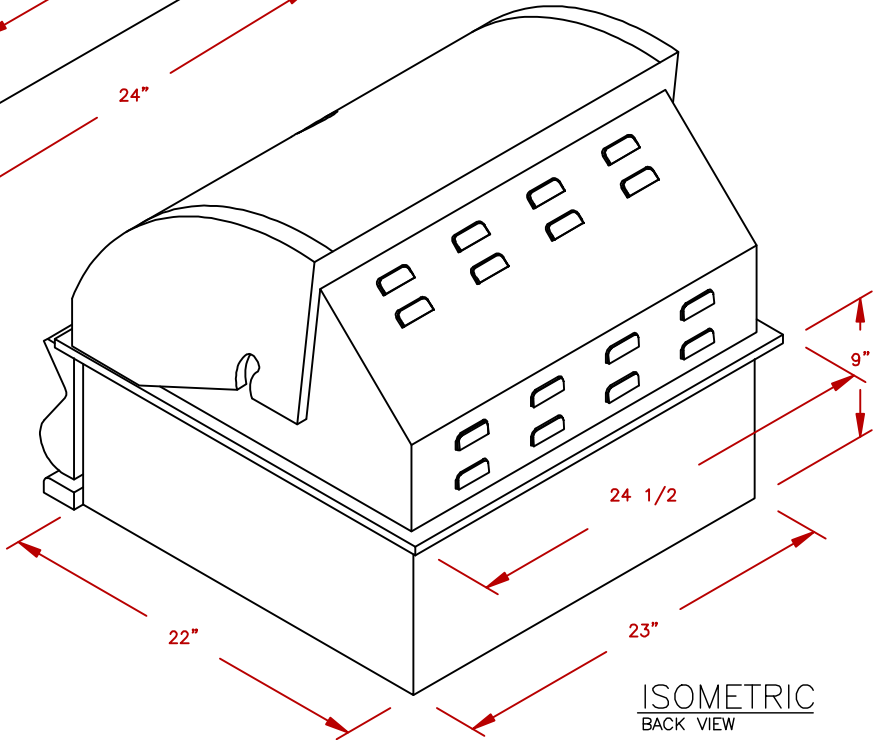

LINE	BBQ LINE
MODEL	G3 BURNER-LP
NUM	

ISOMETRIC  
FRONT VIEW

ISOMETRIC  
BACK VIEW

CUT OUT  
3 BURNER GRILL

	TITLE		2019 BARBECUE LINE GRILLS G3 BURNER-LP
	SCALE:	DWG NO.	DWG BY
N/A	BBQ18G03	J.ORNELAS	
REVISED	REV. DESCR.	DATE	11/09/18