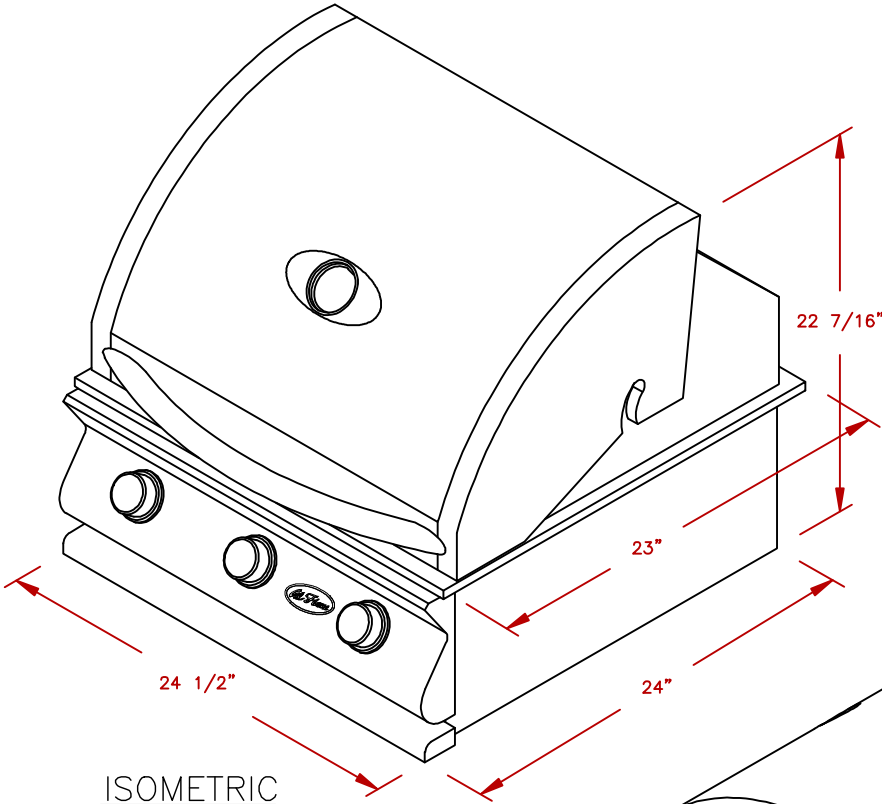

LINE	BBQ LINE
MODEL	G3 BURNER-LP
NUM	

ISOMETRIC  
FRONT VIEW

ISOMETRIC  
BACK VIEW

CUT OUT  
3 BURNER GRILL

	TITLE		2019 BARBECUE LINE GRILLS G3 BURNER-LP
	SCALE:	DWG NO.	DWG BY
N/A	BBQ18G03	J.ORNELAS	
REVISED	REV. DESCR.	DATE	11/09/18