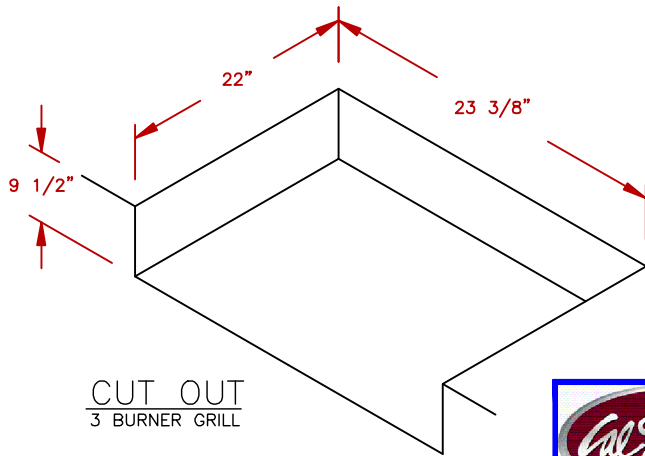

LINE	BBQ LINE
MODEL	G3 BURNER-LP
NUM	

ISOMETRIC  
FRONT VIEW

ISOMETRIC  
BACK VIEW

CUT OUT  
3 BURNER GRILL

	TITLE		2019 BARBECUE LINE GRILLS G3 BURNER-LP
	SCALE:	DWG NO.	DWG BY
N/A	BBQ18G03	J.ORNELAS	
REVISED	REV. DESCR.	DATE	11/09/18