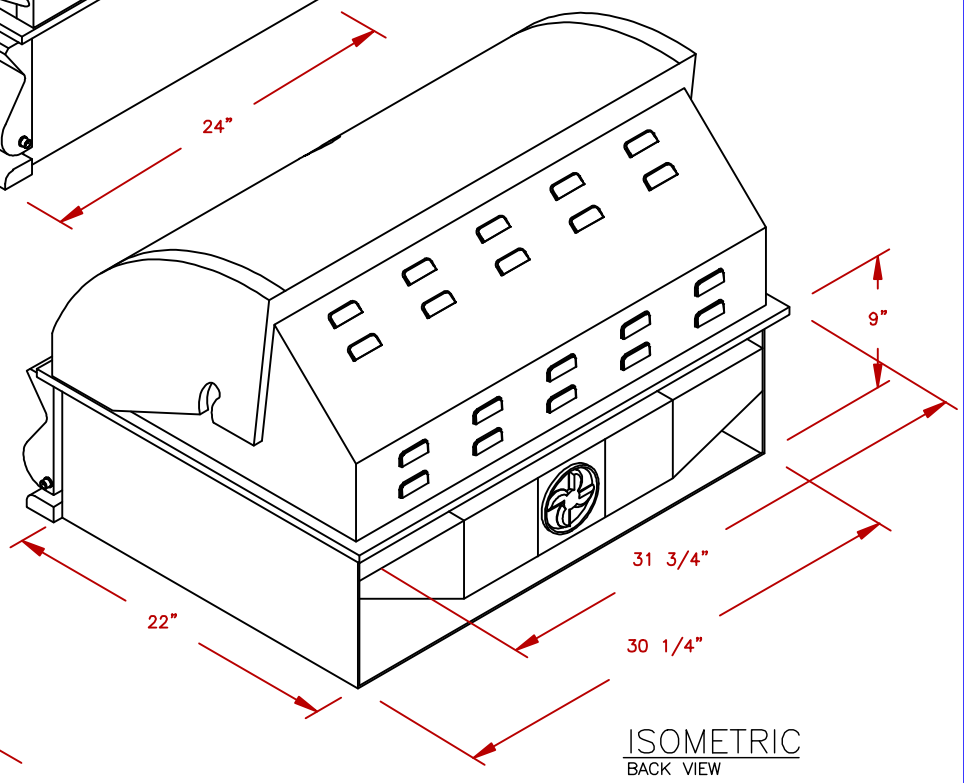

LINE	BBQ LINE
MODEL	4 BURNER CONV. GRILL
NUM	

ISOMETRIC  
FRONT VIEW

ISOMETRIC  
BACK VIEW

CUT OUT  
4 BURNER GRILL

	TITLE		2019 BARBECUE LINE GRILLS 4 BURNER CONV. GRILL
	SCALE:	DWG NO.	DWG BY
N/A	BBQ18874CP	J.ORNELAS	
REVISED	REV. DESCR.	DATE	11/12/18