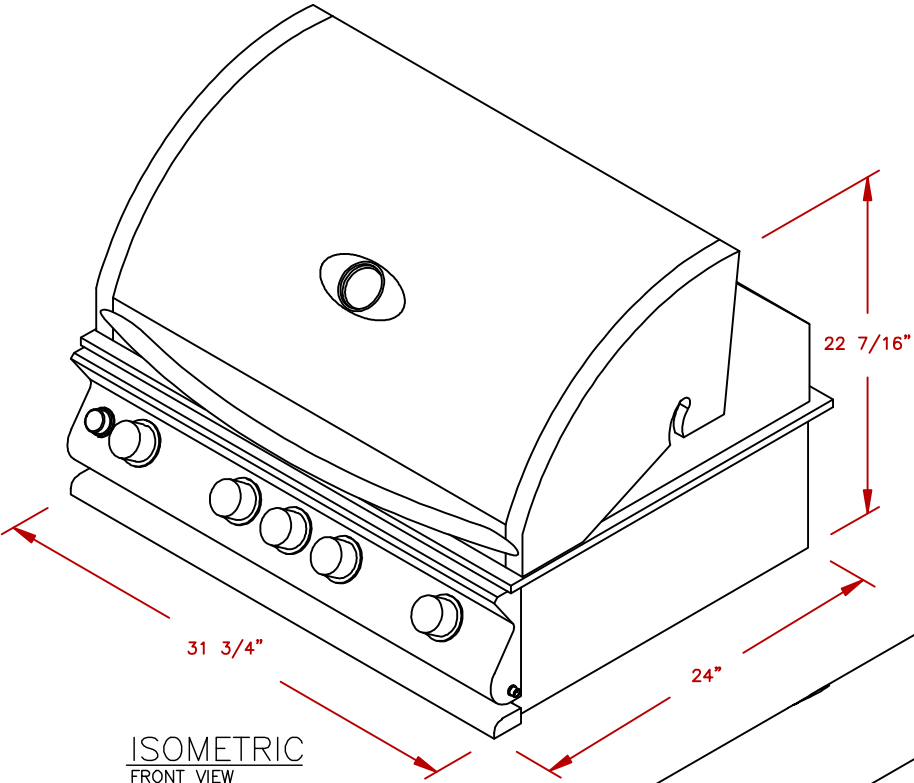

LINE	BBQ LINE
MODEL	4 BURNER CONV. GRILL
NUM	

ISOMETRIC  
FRONT VIEW

ISOMETRIC  
BACK VIEW

CUT OUT  
4 BURNER GRILL

	TITLE		2019 BARBECUE LINE GRILLS 4 BURNER CONV. GRILL
	SCALE:	DWG NO.	DWG BY
N/A	BBQ18874CP	J.ORNELAS	
REVISED	REV. DESCR.	DATE	11/12/18