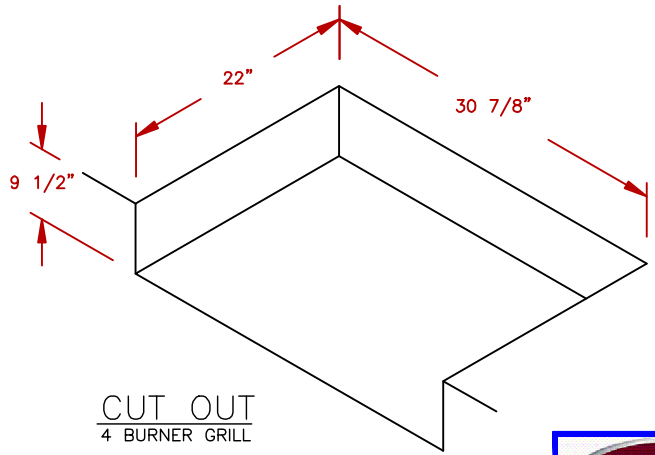

LINE	BBQ LINE
MODEL	4 BURNER CONV. GRILL
NUM	

ISOMETRIC  
FRONT VIEW

ISOMETRIC  
BACK VIEW

CUT OUT  
4 BURNER GRILL

	TITLE		2019 BARBECUE LINE GRILLS 4 BURNER CONV. GRILL
	SCALE:	DWG NO.	DWG BY
N/A	BBQ18874CP	J.ORNELAS	
REVISED	REV. DESCR.	DATE	11/12/18