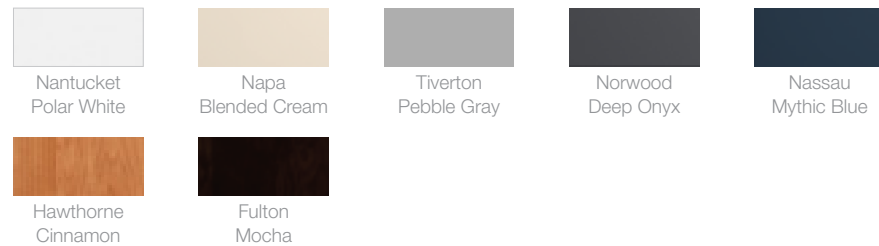

Fulton Mocha

This Shaker inspired kitchen features a warm mocha stain that enhances the beauty in your home.

Available in the following colors: