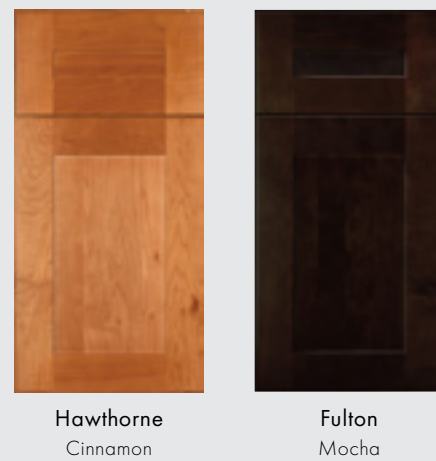

FULL OVERLAY DOOR STYLES AND FINISHES

DKC's semi-custom kitchen and bath cabinets feature 'Full Overlay' doors and drawer fronts to create a more contemporary seamless appearance. Our full-extension drawers are crafted from solid hardwood with dovetail carpentry joints. 'Soft Close' doors and drawers are standard on most cabinets.

SHAKER RECESSED PANEL

This shaker door style with crisp lines and simple detail is perfect in any kitchen from country to contemporary.