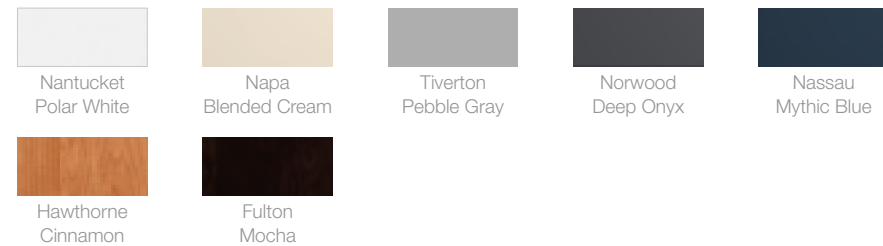

Napa Blended Cream

These classic Shaker cabinets feature a durable cream painted finish. Pairs well with Mocha accents.

Available in the following colors: