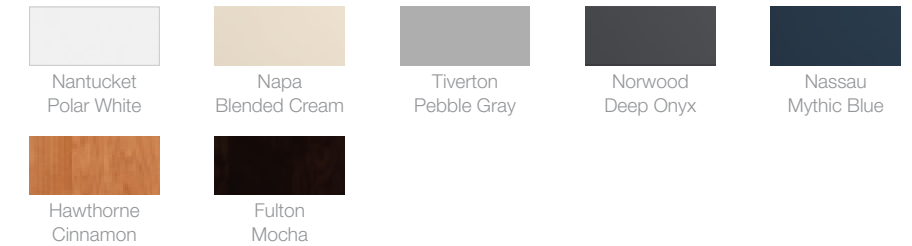

Available in the following colors:

Glasgow  
Polar White

Glasgow  
Pebble Gray

Glasgow  
Deep Onyx

Glasgow  
Mythic Blue

## Norwood Deep Onyx

This Shaker inspired kitchen features a durable deep gray painted finish. Complements Pebble Gray and Blended Cream.

Available in the following colors:

## Fulton Mocha

This Shaker inspired kitchen features a warm mocha stain that enhances the beauty in your home.

Available in the following colors:

## Tiverton Pebble Gray

This painted gray shaker door is a neutral tone with a timeless appeal you will enjoy for years.

Available in the following colors: