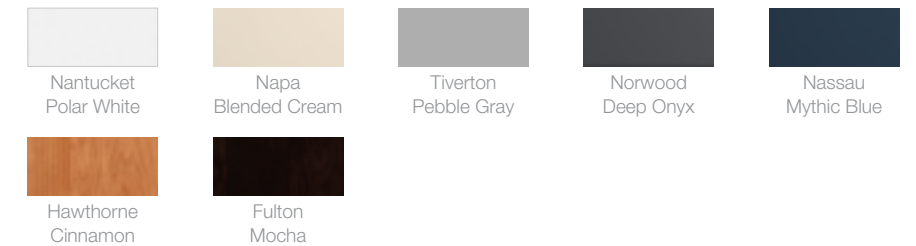

Available in the following colors:

Glasgow  
Polar White

Glasgow  
Pebble Gray

Glasgow  
Deep Onyx

Glasgow  
Mythic Blue

## Nassau Mythic Blue

A modern take on Shaker cabinetry in an opulent navy blue painted finish. Combines well with Polar White and Blended Cream.

Available in the following colors:

## Napa Blended Cream

These classic Shaker cabinets feature a durable cream painted finish. Pairs well with Mocha accents.

Available in the following colors:

## Norwood Deep Onyx

This Shaker inspired kitchen features a durable deep gray painted finish. Complements Pebble Gray and Blended Cream.

Available in the following colors: