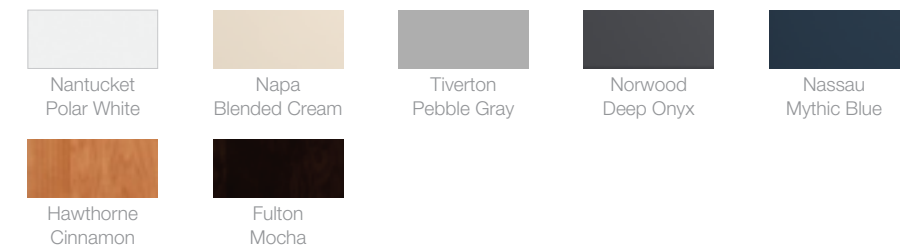

Available in the following colors:

Glasgow  
Polar White

Glasgow  
Pebble Gray

Glasgow  
Deep Onyx

Glasgow  
Mythic Blue

## Nantucket Polar White

This painted white shaker door style is perfect to create a clean, light feel in any kitchen.

Available in the following colors:

## Nassau Mythic Blue

A modern take on Shaker cabinetry in an opulent navy blue painted finish. Combines well with Polar White and Blended Cream.

Available in the following colors: