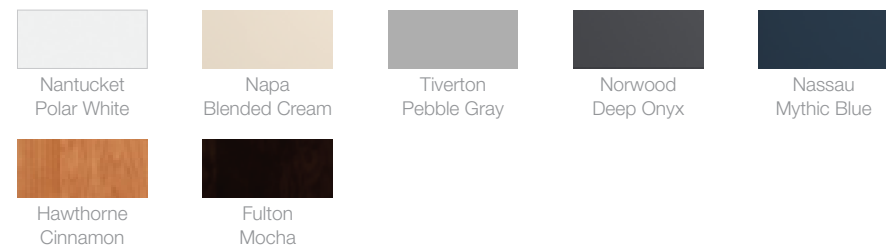

Available in the following colors:

Glasgow  
Polar White

Glasgow  
Pebble Gray

Glasgow  
Deep Onyx

Glasgow  
Mythic Blue

## Nantucket Polar White

This painted white shaker door style is perfect to create a clean, light feel in any kitchen.

Available in the following colors:

## Nassau Mythic Blue

A modern take on Shaker cabinetry in an opulent navy blue painted finish. Combines well with Polar White and Blended Cream.

Available in the following colors: