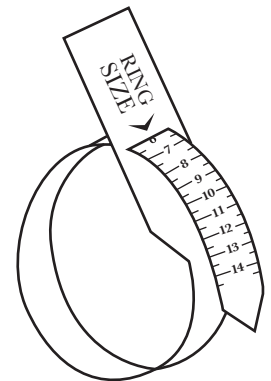

RING SIZE TEMPLATE

Be sure to print out on an 8.5x11" size paper at 100%.
Use a ruler to measure the diameter to ensure they're accurate.

Ring Size	4	4.5	5	5.5	6	6.5
Diameter	14.7 mm	15.3 mm	15.8 mm	16.1 mm	16.3 mm	16.8 mm

Ring Size	7	7.5	8	8.5	9	9.5
Diameter	17.3 mm	17.7 mm	18.1 mm	18.6 mm	19.0 mm	19.5 mm

Ring Size	10	10.5	11	11.5	12
Diameter	19.8 mm	20.2 mm	20.6 mm	21.1 mm	21.3 mm

Ring Size	12.5	13	13.5	14	14.5
Diameter	21.7 mm	22.2 mm	22.6 mm	23.0 mm	23.4 mm

RING SIZE MEASURING TOOL

Ensure it is proper scale by measuring to match the above dimensions