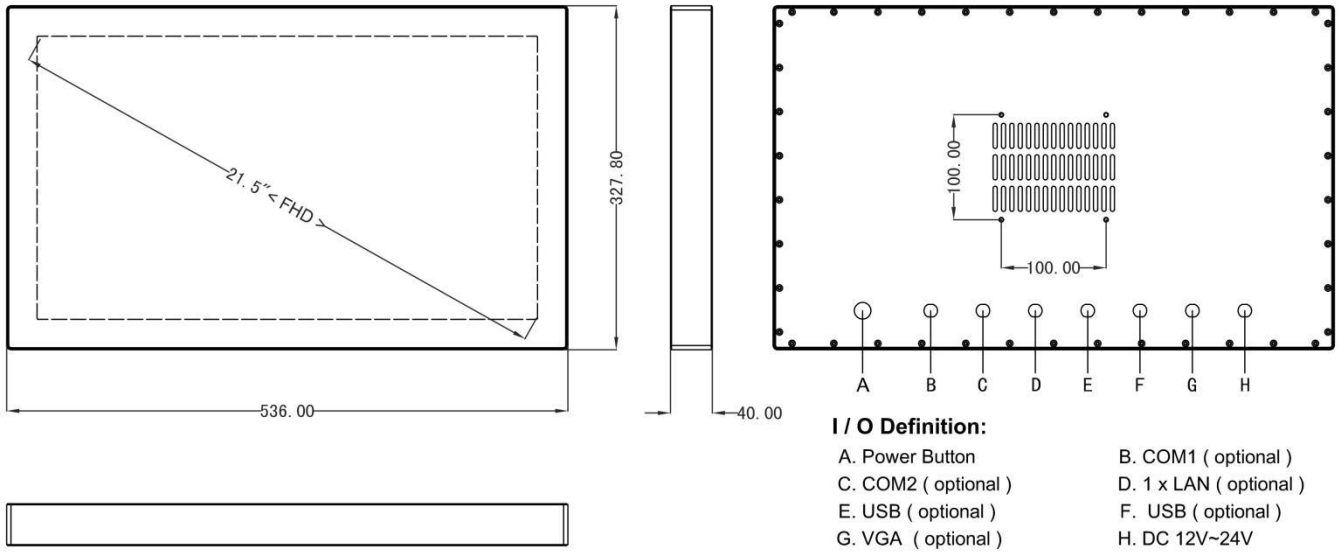

## FEATURES

- 21.5" TFT LED with 10 points capacitive touch
- Intel Celeron Quad Core J1900 2.0GHz
- 1x DDR3L 1333MHz 4GB. Max up to 8GB
- Multi ports optional:HDMI/LAN/USB/COM
- Full system IP66/IP69K with Aluminum Alloy Shell
- DC12V~24V Input (+9V~36V wide voltage optional)
- -20°C ~ 70°C extended operating temperature

## SPECIFICATIONS

System		Touch screen	
CPU	Intel Celeron Quad Core J1900 2.0GHz	Touch Screen Type	10 point capacitive touch
L2 Cache	2MB	Transmittance	>90%
Chipsets	Intel Bay Trail SOC	Response Time	<5ms
Memory	DDR3L 1333MHz 4GB, Up to 8GB	Surface Hardness	≥6H
Harddisk	1 x mSATA 32G SSD / (64G / 128G / 250G / 500G SSD) Optional	Supply Voltage	5.0V DC
Graphics	Intel HD Graphics	Touch Life	≥ 3000W
Network	Intel 82583V 1000 Mbps port	Instituional	
Audio	Realtek ACL662 Audio controller	Material	Aluminum Alloy Shell
Operation System	Windows7 / 8 / 10, Linux, Unix, QNX	Color	Silver / Black ( optional )
I / O		VESA Mounting	VESA: 100 x 100 mm
VGA	1 x VGA / 1 x HD-MI ( Optional )	Waterproof Rate	IP66 / IP69K
LAN	1 x LAN ( Optional )	Product Dimension	536 x 328 x 40 mm
USB	3 x USB2.0 / 1 x USB3.0 ( Optional )	Cut-out Size	/
COM	2 x RS232 ( Optional )	Packing Size	630 x 190 x 480 mm
Wireless Network	WiFi + Bluetooth ( Optional )	Gross Weight	12.0 KG
Other I/O Interface	1 x Power Switch	Power and Environment	
LCD Panel		Operating Temperature	-20~70°C
Panel Size	21.5" Led	Storage Temperature	-20~80°C(-22~176°F)
Resolution	1920 x 1080	Relative Humidity	5%~95%@40°C, non-condensing
Aspect Ratio	16:9	Vibration Range	5-500 Hz, 0.026 G2/Hz, 2.16 Grms, X, Y, Z, 1 hour per axis
Display Brightness	250 cd/m2	External Power Supply	AC 100 - 240V~50/60Hz, 1.5A
Contrast Ratio	3000:1	Working Voltage	DC 12V~24V / optional(+9V~36V)
Viewing Angle	89 / 89 / 89 / 89 (CR≥10) ( L / R / U / D )	Power Consumption	≤30W

## Dimension & I/O