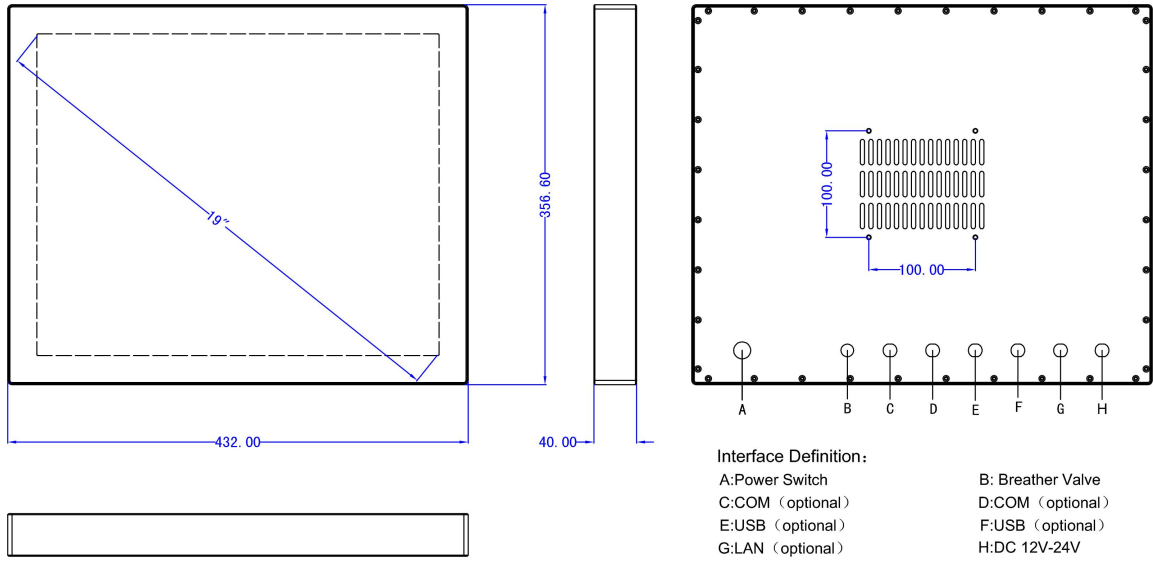

SPECIFICATIONS

System		Touch screen	
CPU	Intel® Bay Trail Celeron J1900 Quad-core 2.0GHz , TDP 10W	Touch Type	Multi-Touch PCAP
L2 Cache	2.0MB	Surface Hardness	≥7H
System Chipset	Integrated with Intel® SoC	Power	
Memory	DDR3L 1333MHz 4GB, Up to 8GB	Power Adapter	1 x Optional AC/DC 12V/5A , 60W
Harddisk	1 x mSATA 128G SSD / (250G / 500G / 1TB SSD) Optional	Power Input	DC 12V~24V
Graphics	Intel HD Graphics	Power Consumption	≤30W
Network	Intel 82583V 1000 Mbps port	Physical	
Audio	Realtek ACL662 Audio controller	Material	Aluminum Alloy Shell
Watchdog Timer	Software Programmable Supports 1~255 sec. System Reset	Mounting	Stand / Wall / VESA / Yoke
Operation System	Windows 7 / 10 / 11 , Linux, Ubuntu	Dimension (W x H x D)	432 x 356.6 x 40 mm
I / O		Packing Size	460 x 180 x 400 mm
VIDEO	1 x H-DMI (Optional)	Weight (Net)	6.5 kg
LAN	2 x LAN (Optional)	Environment	
USB	4 x USB (Optional)	Operating Temperature	-20~70°C (-4~158°F)
COM	2 x RS232 (Optional)	Storage Temperature	-30~80°C (-22~176°F)
Wireless Network	WiFi + Bluetooth (Optional)	Relative Humidity	5%~95%@40°C, non-condensing
Other I/O Interface	1 x Power Switch	Vibration Protection	1.5 Gms, IEC 60068-2-64, random, 5 ~ 500 Hz, 1 hr/axis
Display		IP Level	IP66 / IP69K
LCD Size	19" (5:4)	EMC	CE, FCC , ROHS
Resolution	1280 x 1024		
Brightness (cd/m ²)	450		
Contrast Ratio	1000:1		
Backlight MTBF	50000 hrs		
Viewing Angle	89 / 89 / 89 / 89 (CR≥10) (L / R / U / D)		

Dimension & I/O

Product Dimensions: 432 x 356.6 x 40 mm (17 x 14.04 x 1.57 in)

ORDERING INFORMATION

DESCRIPTION

Waterproof HDMI Cable 1.5M (optional)

Waterproof USB Cable 1.5M (optional)

Waterproof COM Cable 1.5M (optional)