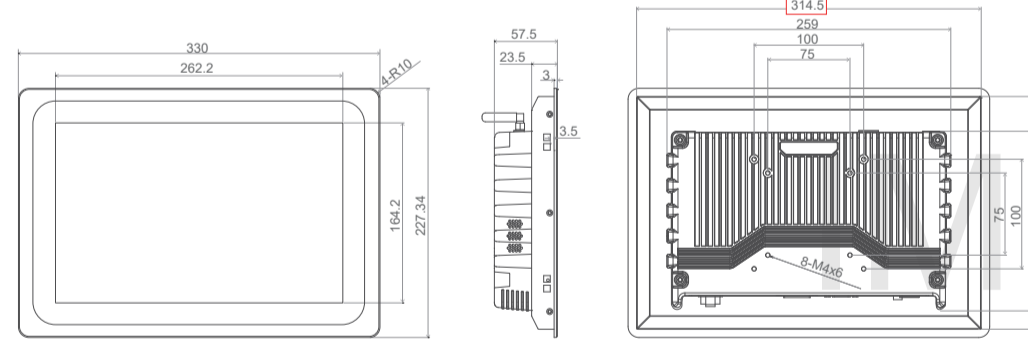

Product Size
12.1"