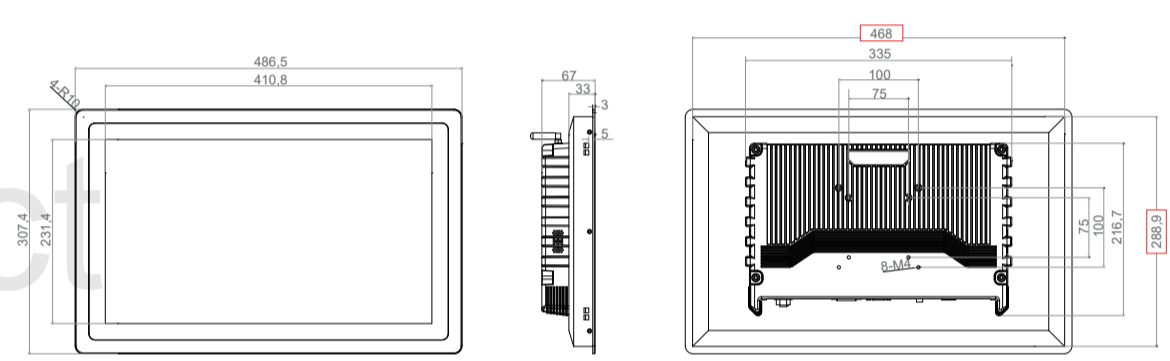

Product Size
18.5"