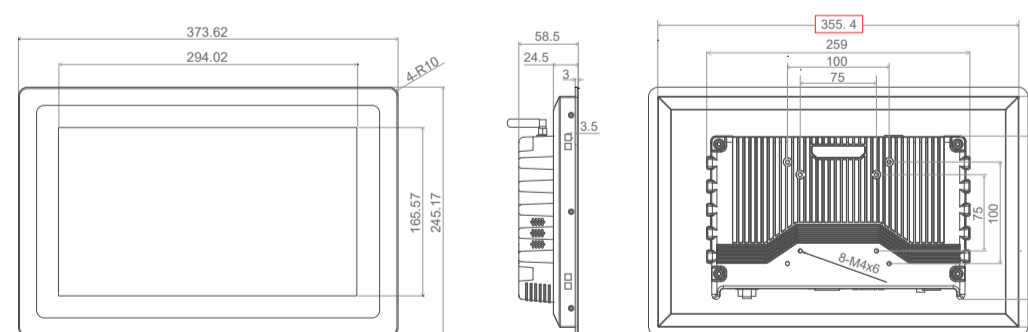

Product Size
13.3"