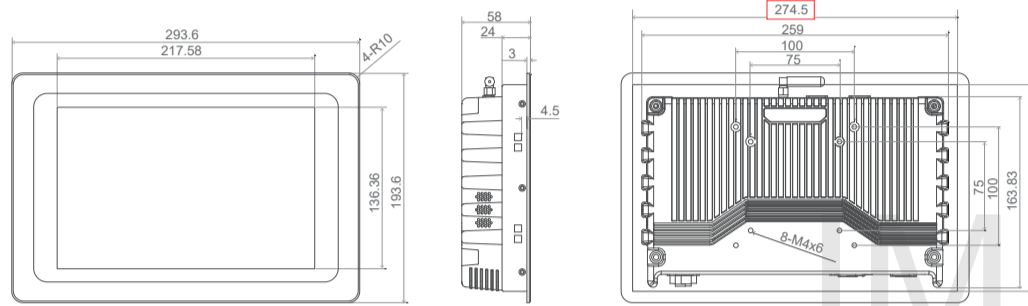

Product Size
7"

Product Size
15.6"

Product Size
8"
4:3

Product Size
17"

Product Size
10.1"

Product Size
17.3"

Product Size
10.4"

Product Size
18.5"

Product Size
11.6"

Product Size
19"

Product Size
12"

Product Size
19.1"

Product Size
12.1"

Product Size
21.5"

Product Size
13.3"

Product Size
23.8"

Product Size
15"