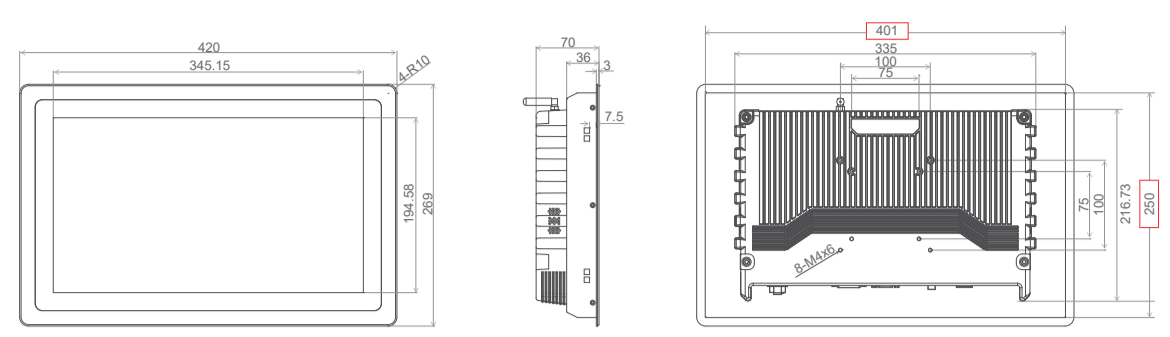

Product Size
7"

Product Size
15.6"

Product Size
8"
4:3

Product Size
17"

Product Size
10.1"

Product Size
17.3"

Product Size
10.4"

Product Size
18.5"

Product Size
11.6"

Product Size
19"

Product Size
12"

Product Size
19.1"

Product Size
12.1"

Product Size
21.5"

Product Size
13.3"

Product Size
23.8"

Product Size
15"