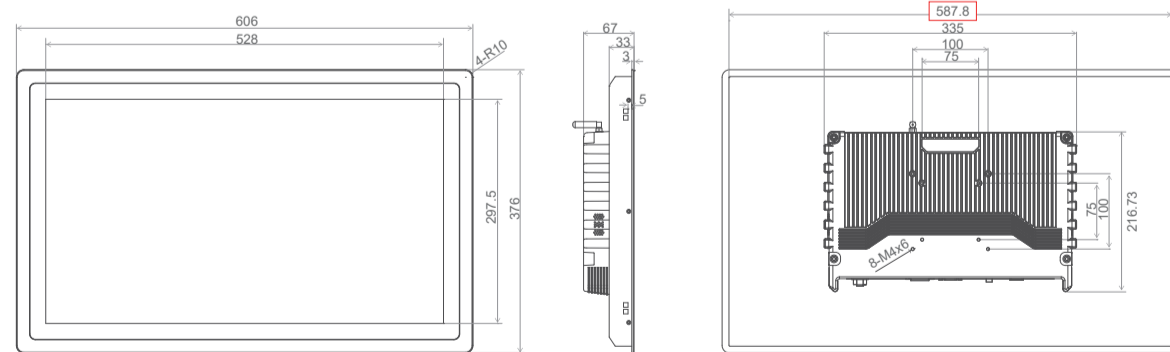

Product Size
23.8"