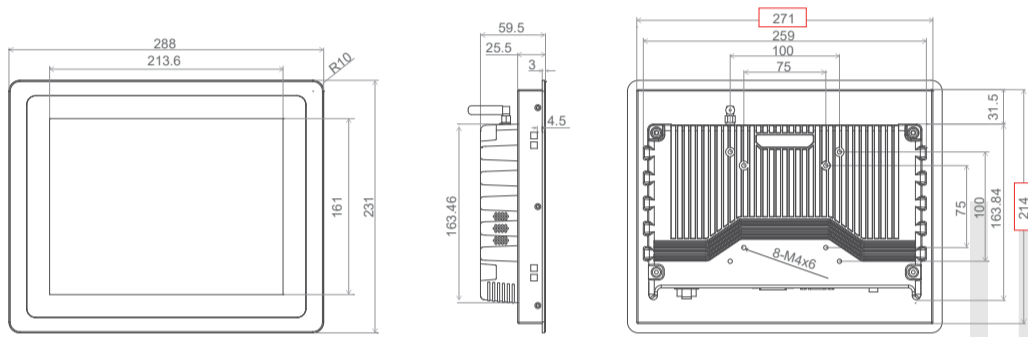

Product Size
10.4"