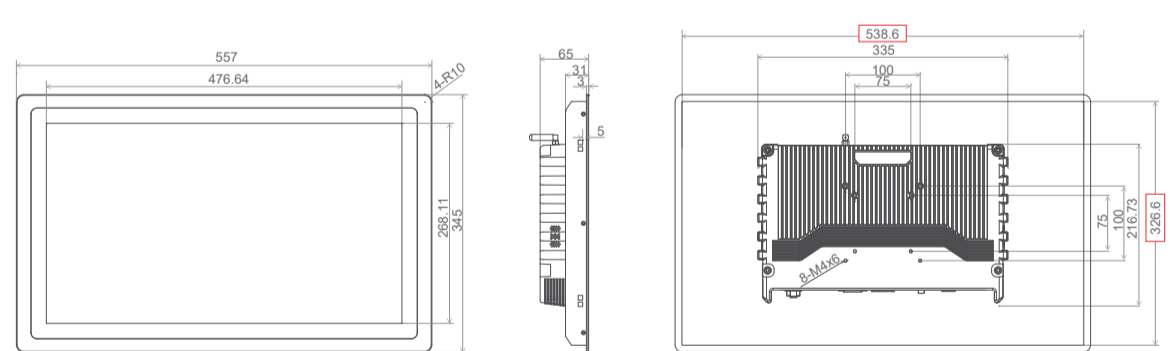

Product Size
21.5"