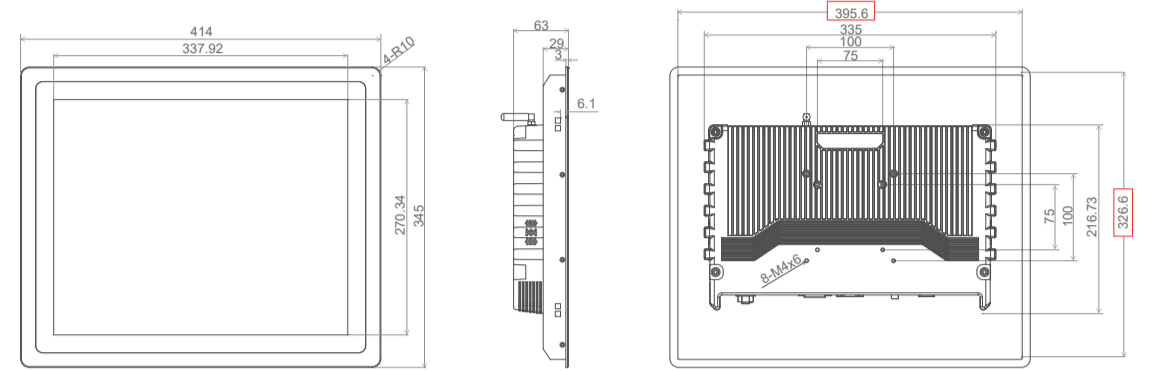

17"(1280x1024 Resolution - 5:4 Aspect Ratio)

Product Size
10.1"