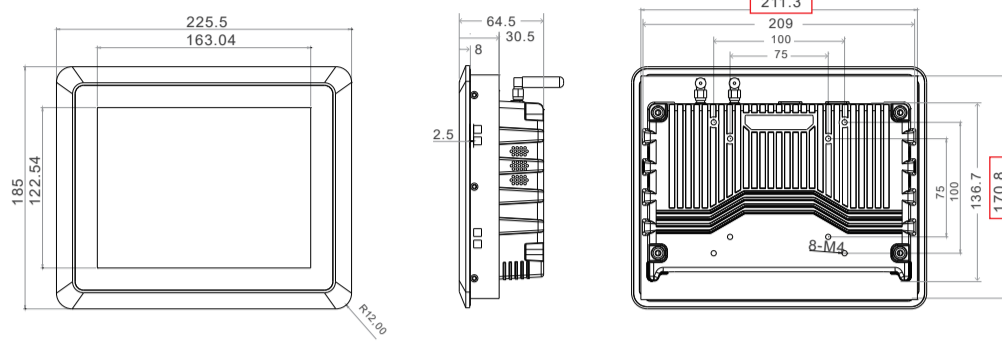

Product Size
8"
4:3

8"(1024x768 Resolution - 4:3 Aspect Ratio)

Product Size
17"