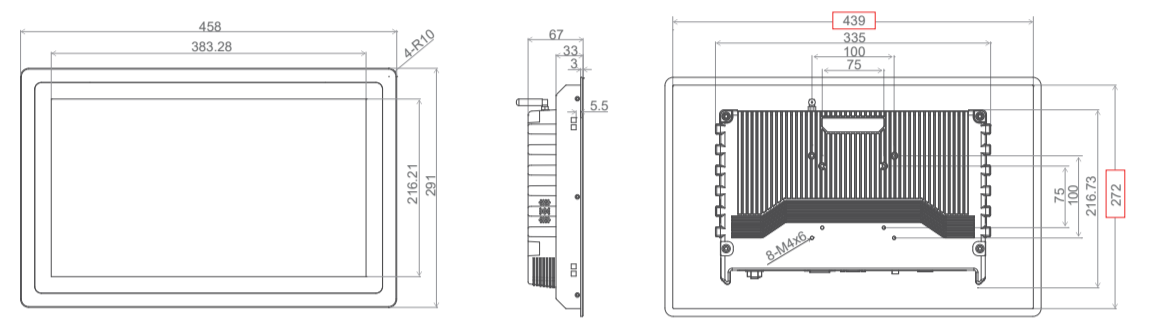

Product Size
17.3"