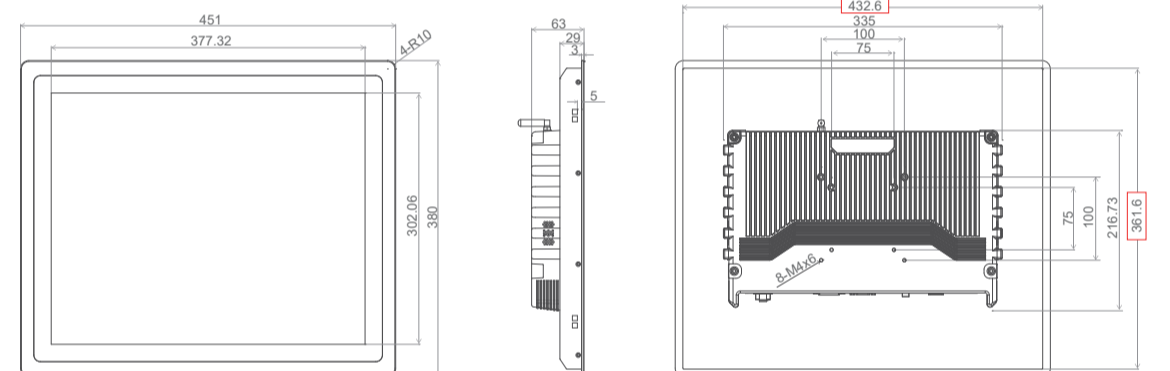

Product Size
19"

19"(1280x1024 Resolution - 5:4 Aspect Ratio)

Product Size
12"