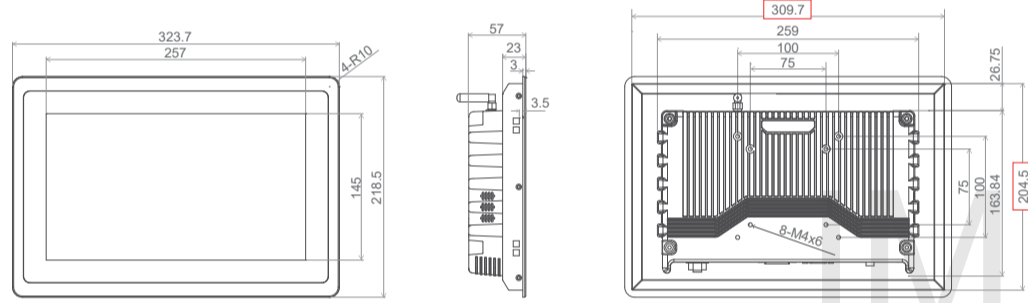

Product Size
11.6"