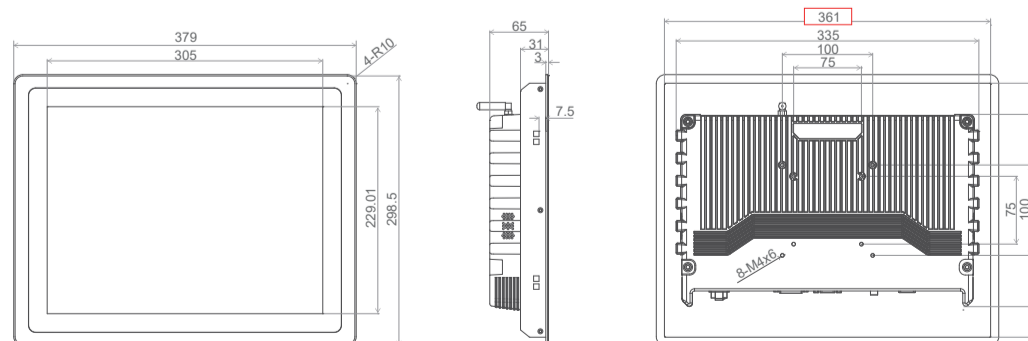

Product Size
15"

15"(1024x768 Resolution - 4:3 Aspect Ratio)