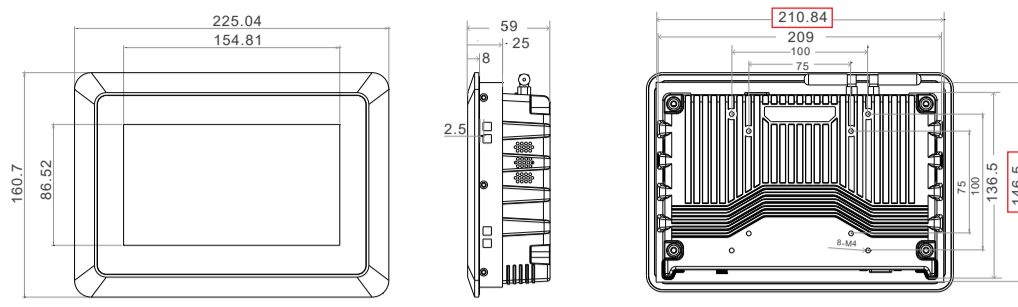

Product Size
7"

7"(1024x600 Resolution - 16:9 Aspect Ratio)

Product Size
15.6"