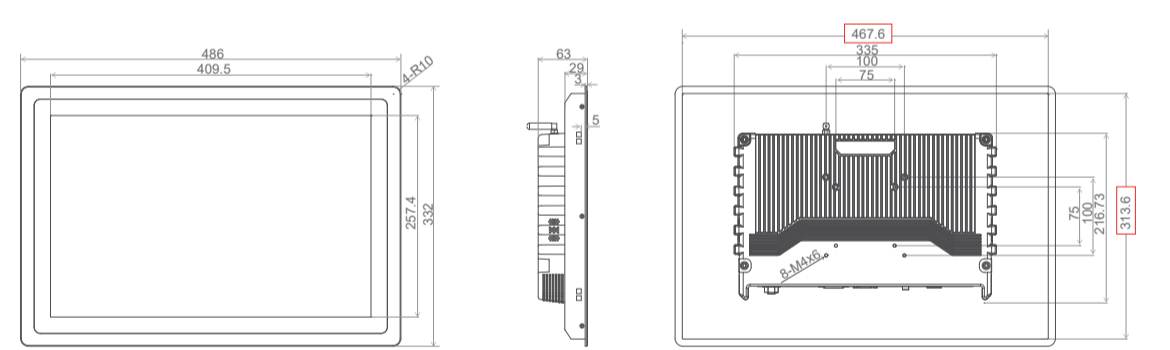

Product Size
7"

Product Size
15.6"

Product Size
8"
4:3

Product Size
17"

Product Size
10.1"

Product Size
17.3"

Product Size
10.4"

Product Size
18.5"

Product Size
11.6"

Product Size
19"

Product Size
12"

Product Size
19.1"

Product Size
12.1"

Product Size
21.5"

Product Size
13.3"

Product Size
23.8"

Product Size
15"