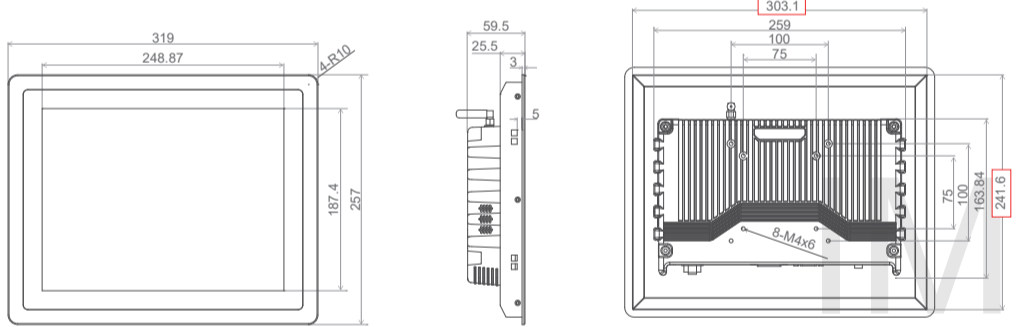

12"(1024x768 Resolution - 4:3 Aspect Ratio)

Product Size
19.1"