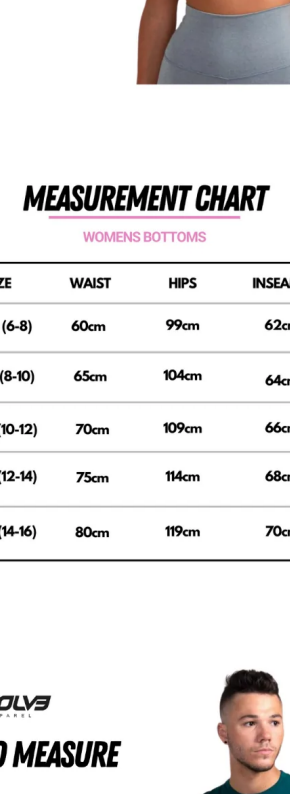

Size Guide

***Please note, this chart relates to approximate body measurements for each size*.**

The sizing of individual garments does vary, this chart should be used as a guide only.

MEASUREMENT CHART

WOMENS TOPS

WHAT TO MEASURE

WAIST: MEASURE AROUND YOUR NATURAL WAIST

HIPS: MEASURE AT THE WIDEST PART

INSIDE LEG: MEASURE FROM THE TOP OF INSIDE AT THE CROTCH TO THE ANKLE BONE.

MEASUREMENT CHART

MENS TOPS

SIZE	CHEST	WAIST
S	100cm	79cm
M	105cm	85cm
L	110cm	89cm
XL	115cm	94cm
XXL	120cm	99cm

WHAT TO MEASURE

CHEST: MEASURE ACROSS THE FULLEST PART

WAIST: MEASURE UNDERNEATH THE BUST AREA

MEASUREMENT CHART

MENS BOTTOMS

SIZE	HIPS	INSEAM
XS (28)	99cm	79cm
S (30)	104cm	80cm
M (32)	109cm	81cm
L (34)	114cm	82cm
XL (36)	119cm	83cm

WHAT TO MEASURE

HIPS: MEASURE AT THE WIDEST PART

INSIDE LEG: MEASURE FROM THE TOP OF INSIDE LEG AT THE CROTCH TO THE ANKLE BONE

DESKTOP VERSION:

MEASUREMENT CHART

WOMENS TOPS

SIZE	UPPER BUST	BUST
XS	83cm	84cm
S	88cm	89cm
M	93cm	94cm
L	98cm	99cm
XL	103cm	104cm