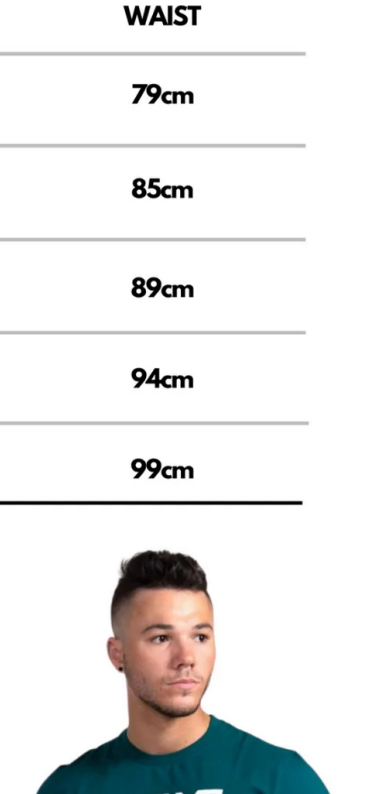

Size Guide

***Please note, this chart relates to approximate body measurements for each size*.**

The sizing of individual garments does vary, this chart should be used as a guide only.

MEASUREMENT CHART

WOMENS TOPS

SIZE	UPPER BUST	BUST
XS	83cm	84cm
S	88cm	89cm
M	93cm	94cm
L	98cm	99cm
XL	103cm	104cm

WHAT TO MEASURE

UPPER BUST: MEASURE THE FULL CIRCUMFERENCE ABOVE YOUR BUST

BUST: MEASURE THE FULL CIRCUMFERENCE AT THE WIDEST POINT OF YOUR BUST

UNDER BUST: MEASURE THE FULL CIRCUMFERENCE UNDER YOUR BUST

MEASUREMENT CHART

WOMENS BOTTOMS

SIZE	WAIST	HIPS	INSEAM
XS (6-8)	60cm	99cm	62cm
S (8-10)	65cm	104cm	64cm
M (10-12)	70cm	109cm	66cm
L (12-14)	75cm	114cm	68cm
XL (14-16)	80cm	119cm	70cm

WHAT TO MEASURE

WAIST: MEASURE AROUND YOUR NATURAL WAIST

HIPS: MEASURE AT THE WIDEST PART

INSIDE LEG: MEASURE FROM THE TOP OF INSIDE AT THE CROTCH TO THE ANKLE BONE.

MEASUREMENT CHART

MENS TOPS

SIZE	CHEST	WAIST
S	100cm	79cm
M	105cm	85cm
L	110cm	89cm
XL	115cm	94cm
XXL	120cm	99cm