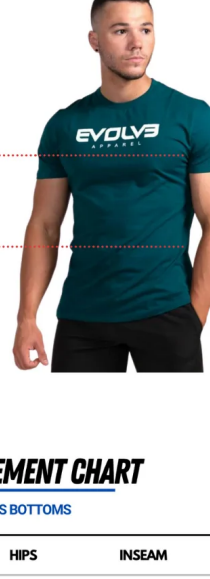

WHAT TO MEASURE

BUST: MEASURE ACROSS THE FULLEST PART

WAIST: MEASURE UNDERNEATH THE BUST AREA