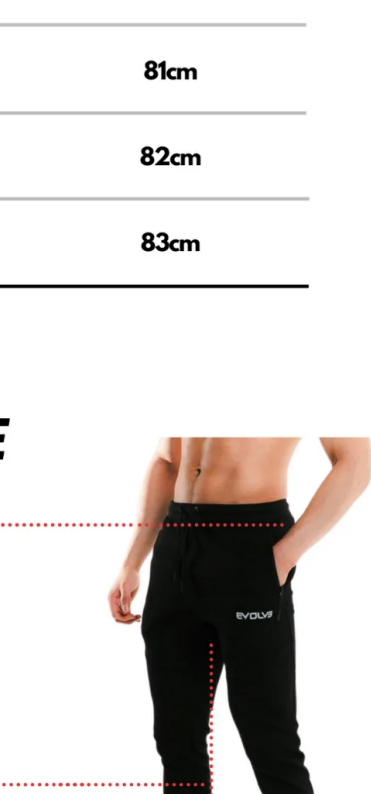

UNDER BUST: MEASURE THE FULL CIRCUMFERENCE UNDER YOUR BUST

MEASUREMENT CHART

WOMENS BOTTOMS

SIZE	WAIST	HIPS	INSEAM
XS (6-8)	60cm	99cm	62cm
S (8-10)	65cm	104cm	64cm
M (10-12)	70cm	109cm	66cm
L (12-14)	75cm	114cm	68cm
XL (14-16)	80cm	119cm	70cm

WHAT TO MEASURE

WAIST: MEASURE AROUND YOUR NATURAL WAIST

HIPS: MEASURE AT THE WIDEST PART

INSIDE LEG: MEASURE FROM THE TOP OF INSIDE AT THE CROTCH TO THE ANKLE BONE.

MEASUREMENT CHART

MENS TOPS

SIZE	CHEST	WAIST
S	100cm	79cm
M	105cm	85cm
L	110cm	89cm
XL	115cm	94cm
XXL	120cm	99cm

WHAT TO MEASURE

CHEST: MEASURE ACROSS THE FULLEST PART

WAIST: MEASURE UNDERNEATH THE BUST AREA

MEASUREMENT CHART

MENS BOTTOMS

SIZE	HIPS	INSEAM
XS (28)	99cm	79cm
S (30)	104cm	80cm
M (32)	109cm	81cm
L (34)	114cm	82cm
XL (36)	119cm	83cm