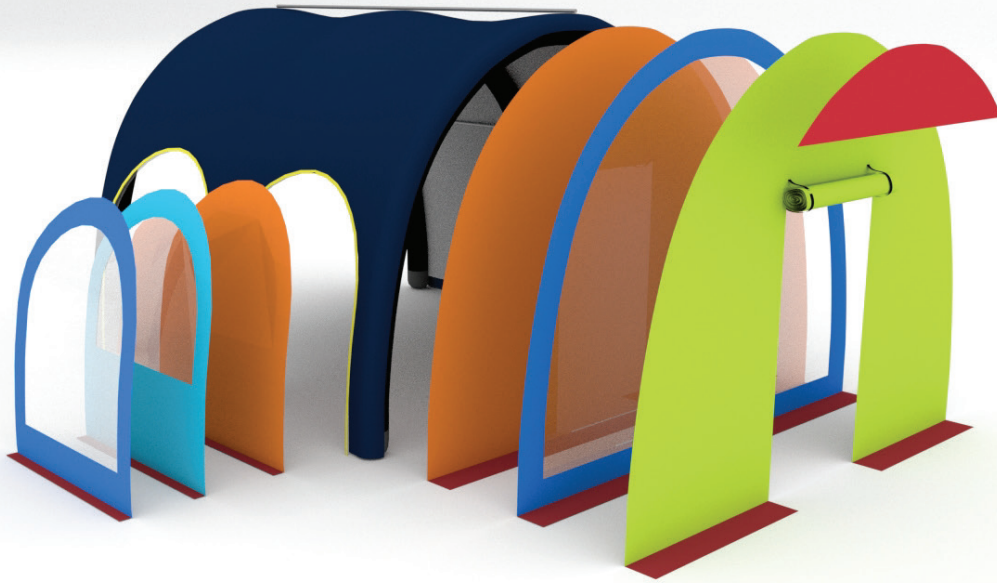

**CONCEPT**

This project was created thanks to the constant request of our clients for a quality inflatable tent in the shape of a “tunnel” and also for a tent with a rectangular ground plan. This was as a challenge to AXION Pod was born.

Of course, there were added several design options to create a tent with a wide application such as event tent, temporary car shelter, technical background for promo showrooms, exhibitions, sports events, schools and much more.

		Pod 35-35	Pod 35-50	Pod 40-40	Pod 40-60	Pod 50-50	Pod 50-75
width "X"	(cm)	350	350	400	400	500	500
	(ft)	11'6"	11'6"	13'2"	13'2"	16'5"	16'5"
length "Y"	(cm)	350	513	400	588	500	735
	(ft)	11'6"	16'10"	13'2"	19'4"	16'5"	24'2"
height "Z"	(kg)	275	275	310	310	345	345
	(lbs)	9'1"	9'1"	10'2"	10'2"	11'4"	11'4"
occupied area "A" (m2)	(m <sup>2</sup> )	12	18	16	24	25	37
	(ft <sup>2</sup> )	129,2	193,8	172,2	258,4	269	398,3
effective area (m2)	m <sup>2</sup>	12	18	16	24	25	37
	(ft <sup>2</sup> )	129,2	193,8	172,2	258,4	269	398,3
weight (kg)	(kg)	45	55	55	65	65	75
	(lbs)	99,2	121,3	121,3	143,3	143,3	165,3
time		0:15	0:15	0:20	0:20	0:25	0:25
person		1	1	1-2	1-2	2	2
dye sublimation print		roof/walls/structure					
material		polyester / TPU					
flame retardancy		B1 (DIN 4102-1)					
standart scope of delivery		transport bag - steel anchoring set - anchoring ropes - repair kit - manual					

-  roof
-  structure
-  base
-  wall full
-  wall with window
-  wall panorama
-  wall with door
-  wall bottom
-  wall border
-  banner

**ROOF BANNER**

Standard colors

P 123	P 485	P 287	P 289	WHITE	WHITE BLACKOUT	COOL 5C	BLACK	DIGITAL	DIGITAL BLACKOUT
-------	-------	-------	-------	-------	----------------	---------	-------	---------	------------------