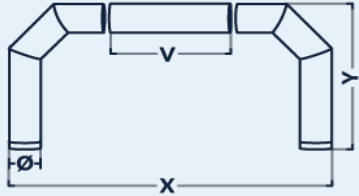

ARCH (ZIP-OFF)

code	description	height m	t.length m	width m	dia. m	price £
ARE 800-80 ZIP-OFF	Completely printed arch	3.8	3.5	2.25	0.8	3545
ARE 800-80 ZIP-OFF VELCRO	Arch with velcro instead of printing	3.8	3.5	2.25	0.8	2870
ARE 800-80 ZIP-OFF BANNERS	Optional banners for VELCRO version					320
Removable printed banners 4pcs 75x190cm + 2pcs 315x75cm including male velcro*